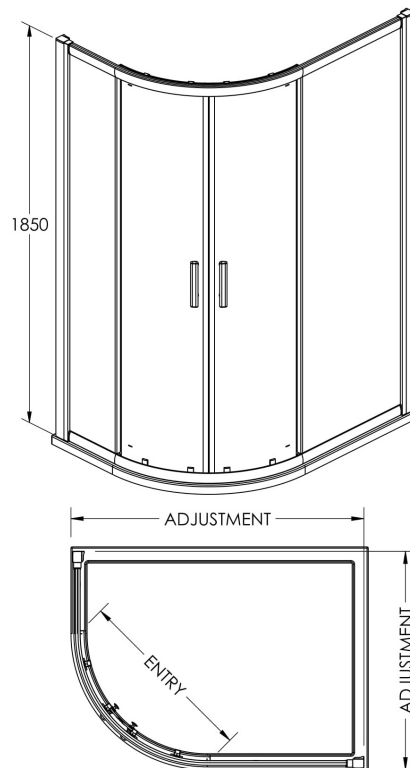

Sales Code: AQU769

Description: Pacific Off/Set Quad Enclosure 900X760

Code	Description	Adjustment (mm)		Entry Width (mm)
AQU769-E6/E8	760 x 900 Offset Quadrant	720 - 740	860 - 880	420
AQU89 - E6/E8	800 x 900 Offset Quadrant	760 - 780	860 - 880	440
AQU108-E6/E8	1000 x 800 Offset Quadrant	960 - 980	760 - 780	455
AQU109-E6/E8	1000 x 900 Offset Quadrant	960 - 980	860 - 880	520
AQU128-E6/E8	1200 x 800 Offset Quadrant	1160 - 1180	760 - 780	455
AQU129-E6/E8	1200 x 900 Offset Quadrant	1160 - 1180	860 - 880	520

Product Dimensions

Height (mm):	1850
Width (mm):	740
Depth (mm):	880
Nett Weight (kg):	41.1

Packaging Dimensions

Height (mm):	1910
Width (mm):	430
Length (mm):	150
Gross Weight (kg):	41.1

Packaging Data

Box Colour:	Brown Cardboard Box - Printed
Box Qty:	1
Label Size:	100 x 50
Label Colour:	Not Applicable
Label Qty:	0

Outer Box Dimensions (If Applicable)

Height (mm):	
Width (mm):	
Depth (mm):	
Length (mm):	
Gross Weight (kg):	
Barcode:	5055369080083

Product Details

Country of Origin:	China
Fitting Instruction:	No
CE & UKCA:	Yes
Profile Material:	Aluminium
Profile Finish:	Polished Chrome
Adjustments (mm):	720mm - 740mm / 860mm - 880mm
Entry Width (mm):	420mm
Swing In Dim (mm):	N/A
Swing Out Dim (mm):	N/A
Radius (mm):	538 mm
Glass Thickness (mm):	6
Easy Fit:	Yes
Easy Clean:	No
Handle Style:	Square T Shape Handle
Handle Material:	Metal
Enclosure Design:	Framed
Wheel Type:	Dual, Quick Release
Support Bar Included:	Support Bar Not Included
Extras:	None