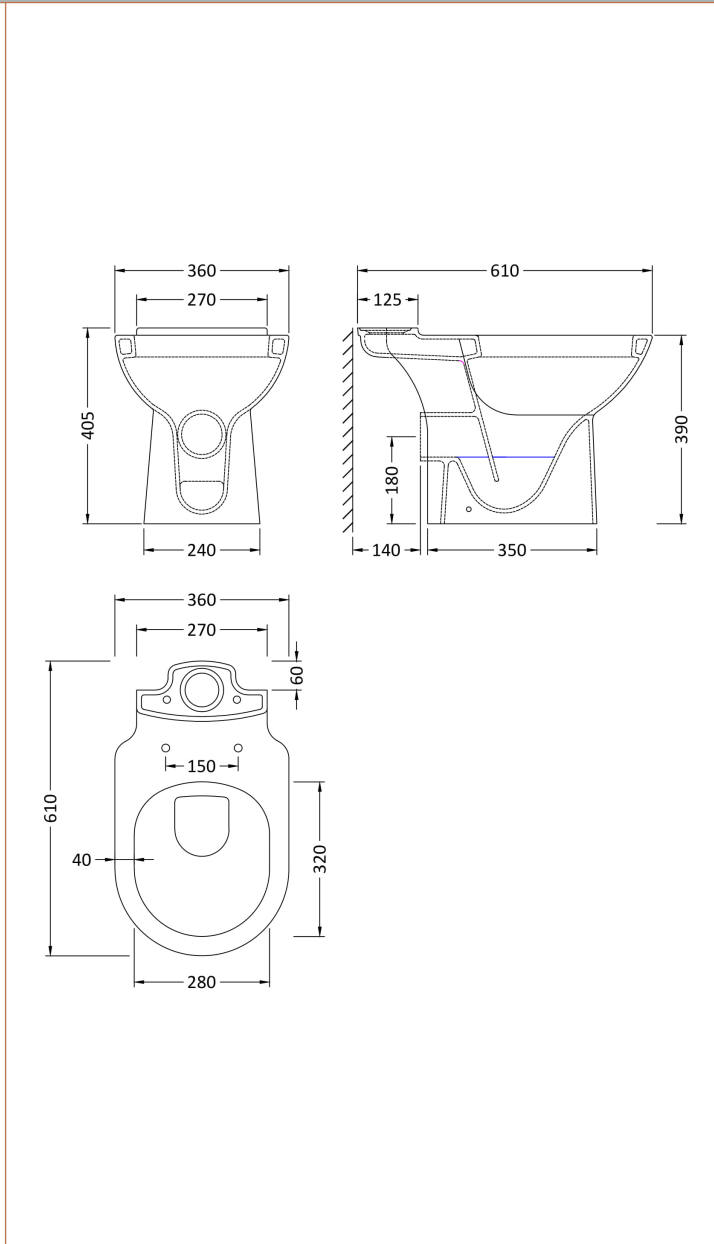

### Packaging Details

Barcode: 5055275867655

Sales Code: NCA370

Description: Knedlington Short Projection Pan

**Product Dimensions**

Height (mm):	405
Width (mm):	360
Depth (mm):	610
Nett Weight (kg):	20.2

**Packaging Dimensions**

Height (mm):	420
Width (mm):	390
Depth (mm):	630
Gross Weight (kg):	20.7

**Packaging Data**

Box Colour:	Brown Cardboard Box - Printed
Box Qty:	1
Label Size:	100 x 50
Label Colour:	Not Applicable
Label Qty:	0

**Outer Box Dimensions (If Applicable)**

Height (mm):	
Width (mm):	
Depth (mm):	
Gross Weight (kg):	
Barcode:	5055369026272

**Product Details**

Country of Origin:	China
Fitting Instruction:	No
Certification: CE & UKCA:	Yes WRAS: N/A WRAS No: N/A
Product Material:	Vitreous China
Fixing Supplied:	No

Sales Code: NCA371

Description: Knedlington Short Projection Cistern

**Product Dimensions**

Height (mm):	400
Width (mm):	292
Depth (mm):	141
Nett Weight (kg):	10.6

**Packaging Dimensions**

Height (mm):	430
Width (mm):	300
Depth (mm):	150
Gross Weight (kg):	10.8