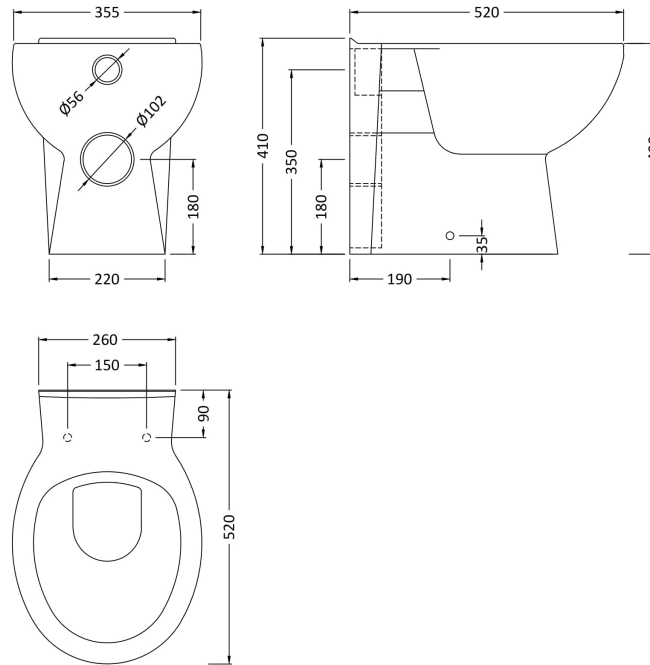

Sales Code: BTW002

Description: Standard Toilet Pan

Product Dimensions

Height (mm):	410
Width (mm):	355
Depth (mm):	520
Nett Weight (kg):	18.5

Packaging Dimensions

Height (mm):	420
Width (mm):	395
Depth (mm):	555
Gross Weight (kg):	19

Packaging Data

Box Colour:	Brown Cardboard Box - Printed
Box Qty:	1
Label Size:	100 x 50
Label Colour:	Not Applicable
Label Qty:	2

Outer Box Dimensions (If Applicable)

Height (mm):	
Width (mm):	
Depth (mm):	
Gross Weight (kg):	
Barcode:	5055369003730

Product Details

Country of Origin:	China
Fitting Instruction:	No
Certification: CE & UKCA: Yes	WRAS: N/A WRAS No: N/A
Product Material:	Vitreous China
Fixing Supplied:	No

Pans/Bidets: Trap Style: P Trap Includes Seat: No

Basins: Tap Hole: Not Applicable Chain Stay Hole: Not Applicable
Template: Not Applicable Waste Type Req: Not Applicable
Overflow Inc: Not Applicable Overflow Cover: Not Applicable
Inner Bowl Depth (mm): N/A