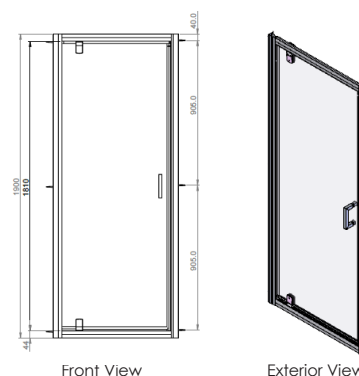

AQUALUX
Est. 1979

FRAMED 6 PIVOT DOORS

Key features:

6mm toughened safety glass

1900mm height

20mm adjustment

Reversible

Aquaglean Anticalc coating

Chrome design handle

12 year guarantee

Code	Glass	Door Type	Width	Height	Entry Width	Adjustment	Frame Type	Finish	Weight
1193813	6mm	Pivot	760mm	1900mm	519mm	724-764mm	Framed	Polished Silver	24Kg
1193797	6mm	Pivot	800mm	1900mm	555mm	764-804mm	Framed	Polished Silver	25Kg
1193800	6mm	Pivot	900mm	1900mm	555mm	864-904mm	Framed	Polished Silver	28Kg

Description:

The framed 6 pivot door shower enclosure range is available in a number of sizes fitting widths of 760mm - 900mm. With 6mm toughened safety glass, and polished silver profiles and chrome handles the range is a beautiful complement to modern bathroom design.