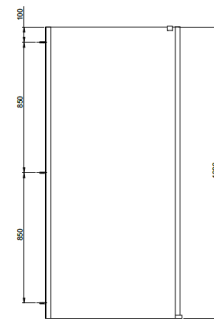

AQUALUX
Est. 1979

FRAMED 6 BIFOLD DOOR

Key features:

6mm toughened safety glass

1900mm height

20mm adjustment

Reversible

Aquaglam Anticalc coating

Chrome design handle

12 year guarantee

Code	Glass	Door Type	Width	Height	Entry Width	Adjustment	Frame Type	Finish	Weight
1193812	6mm	Bi-Fold	760mm	1900mm	508mm	724-764mm	Framed	Polished Silver	26Kg
1193814	6mm	Bi-Fold	800mm	1900mm	560mm	764-804mm	Framed	Polished Silver	27Kg
1193796	6mm	Bi-Fold	900mm	1900mm	652mm	864-904mm	Framed	Polished Silver	30Kg

Description:

The framed 6 bifold door shower enclosure range is available in a number of sizes fitting widths of 760 - 900mm. With 6mm toughened safety glass, and polished silver profiles and chrome handles the range is a beautiful complement to modern bathroom design.

Front view

Exterior View

All dimensions are approximate and subject to normal variation. Although every effort is made not to change the above product specification, Aqualux reserve the right to do so without prior notification if necessary.