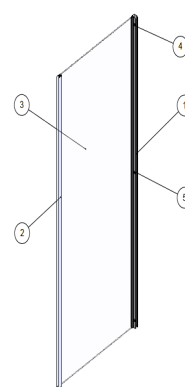

Quick release bearings

Code	Glass	Width	Height	Adjustment	Finish	Weight
1193808	6mm	700mm	1900mm	668-688mm	Polished Silver	22Kg
1193809	6mm	760mm	1900mm	728-748mm	Polished Silver	24Kg
1193811	6mm	800mm	1900mm	768-788mm	Polished Silver	25Kg
1193810	6mm	900mm	1900mm	868-888mm	Polished Silver	28Kg

## Description:

The framed 6 side panel for the sliding door is available in a number of sizes fitting width of 700mm - 900mm. With 6mm toughened safety glass, and polished silver profiles and chrome handles the range is a beautiful complement to modern bathroom design.

Front View

Exterior View

All dimensions are approximate and subject to normal variation. Although every effort is made not to change the above product specification, Aqualux reserve the right to do so without prior notification if necessary.