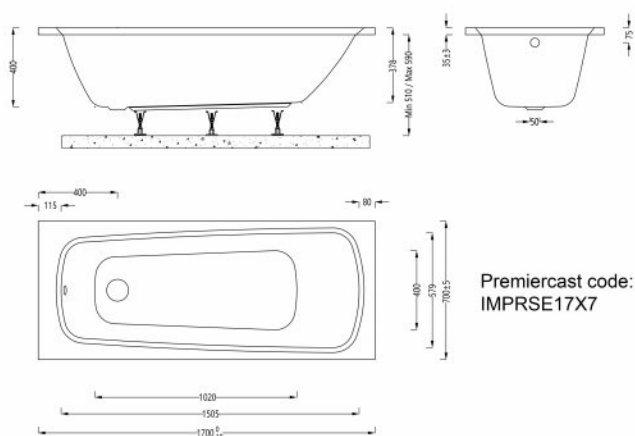

Imex Premiercast Multi layer Reinforced Ronda 1700x700 Single Ended Bath

Range: Ronda
Type: Single Ended
Weight: 24.5kg (exc. leg pack)

Code: IMPRSE17X7
Guarantee: 25 years
Capacity: 155 litres

Features

- Adjustable leg system.
- Solid core reinforcement for rigidity & strength.
- 7 layers of bonded fibreglass core matting.
- Multilayer core construction keeps water hotter for longer.
- Hand finished & packed in our UK factory