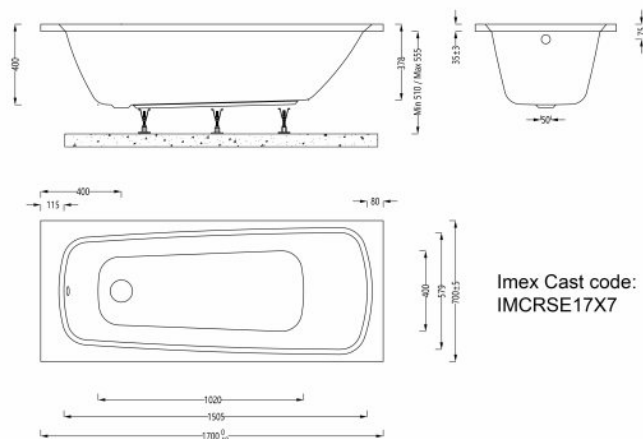

Imex Cast Reinforced Ronda 1700x700 Single Ended Bath

Range: Ronda
Type: Single Ended
Weight: 21.5kg (exc. leg pack)

Code: IMCRSE17X7
Guarantee: 25 years
Capacity: 155 litres

Features

- Adjustable leg system.
- Sprayed fibreglass and resin fully encapsulates the easy to clean acrylic skin, base board and the under-rim timber frame.
- Hand finished & packed in our UK factory