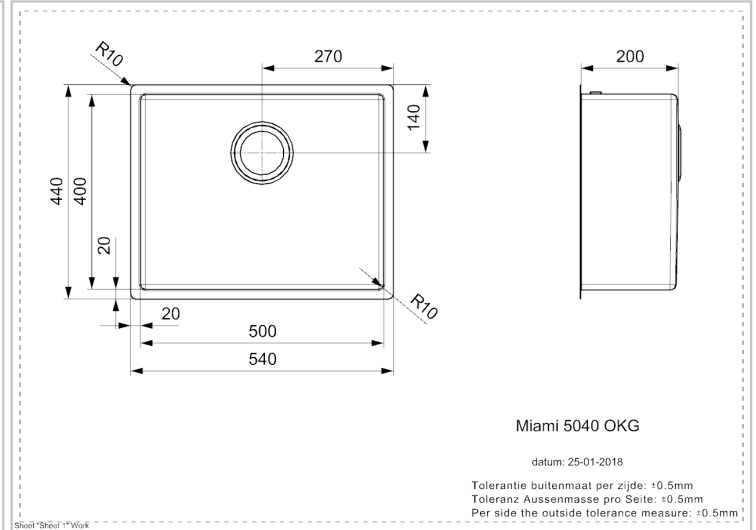

REGINOX

Miami 50x40 Gun Metal

Quick Overview

Our Miami 50x40 sinks can be supplemented with a (complete) colored drain set.

The following drainsets fit the Miami 50x40:

drain set Gun Metal: M2900 (R32527) drain set Copper: M2910 (R32534) drain set Gold: M2920 (R32541)

Additional Information

Depth	200 mm
SKU	R30721
Outlet	3.5" outlet
Cabinet size	600 mm
Type sink	Square sinks
Size sink	500 x 400 mm
Color sink	Gun Metal
Total dimension	540x 440 mm
Packaging	Box
Installation method	Undermount, Integrated, Semi-integrated