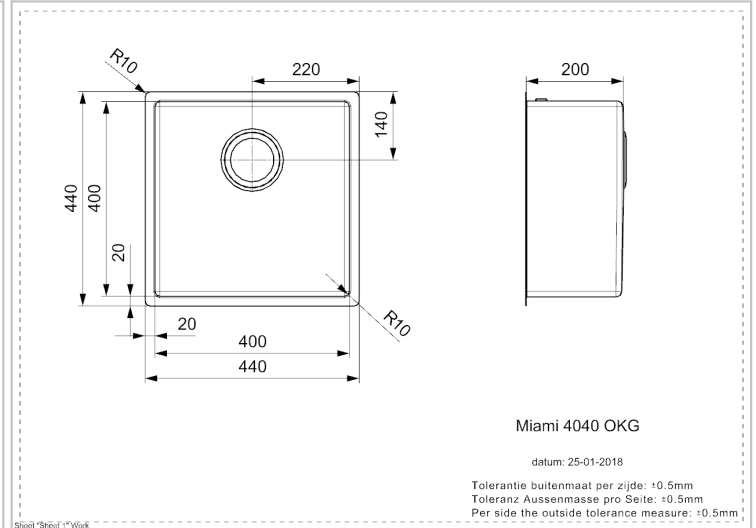

REGINOX

Miami 40x40 Gun Metal

Quick Overview

Our Miami 40x40 sinks can be supplemented with a (complete) colored drain set.

The following drainsets fit the Miami 40x40:

drain set Gun Metal: M2900 (R32527) drain set Copper: M2910 (R32534) drain set Gold: M2920 (R32541)

Additional Information

Depth	200 mm
SKU	R30691
Outlet	3.5" outlet
Cabinet size	500 mm
Type sink	Square sinks
Size sink	400 x 400 mm
Color sink	Gun Metal
Total dimension	440 x 440 mm
Packaging	Box
Installation method	Undermount, Integrated, Semi-integrated