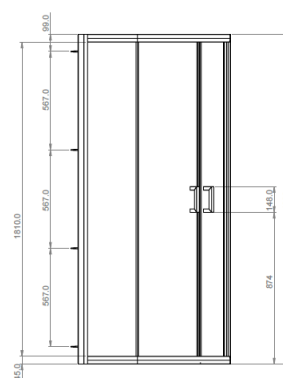

AQUALUX
Est. 1979

FRAMED 6 QUADRANT

Key features:

6mm toughened safety glass

1900mm height

20mm adjustment

Aquaglean Anticalc coating

Chrome design handle

12 year guarantee

Quick release bearings

Code	Glass	Door Type	Width	Height	Entry Width	Fixed Panel	Adjustment	Frame Type	Finish	Weight
1193798	6mm	Quadrant	800x800	1900mm	415mm	190mm	770-790mm	Framed	Polished Silver	39Kg
1193799	6mm	Quadrant	900x900	1900mm	534mm	290mm	870-890mm	Framed	Polished Silver	44Kg

Description:

The framed 6 quadrant shower enclosure range is available in a number of sizes fitting widths of 800mm to 1200mm. With 6mm toughened safety glass, and polished silver frames and chrome handles the range is a beautiful complement to modern bathroom design.

Front View

Exterior View

All dimensions are approximate and subject to normal variation. Although every effort is made not to change the above product specification, Aqualux reserve the right to do so without prior notification if necessary.