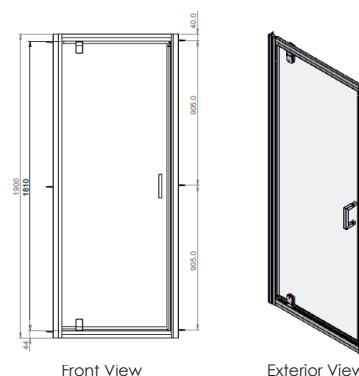

# FRAMED 8 PIVOT DOOR

Code	Glass	Door Type	Width	Height	Entry Width	Adjustment	Frame Type	Finish	Weight
1198867	8mm	Pivot	760mm	2000mm	519mm	724-764mm	Framed	Polished Silver	29Kg
1198868	8mm	Pivot	800mm	2000mm	555mm	764-804mm	Framed	Polished Silver	31Kg
1198869	8mm	Pivot	900mm	2000mm	555mm	864-904mm	Framed	Polished Silver	35Kg

### Description:

The framed 8 pivot door shower enclosure range is available in a number of sizes fitting widths of 760mm - 900mm. With 8mm toughened safety glass, and polished silver profiles and chrome handles the range is a beautiful complement to modern bathroom design.