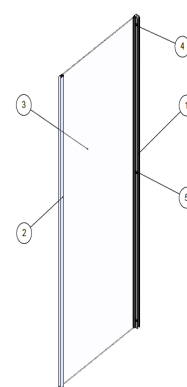

AQUALOX
Est. 1979

FRAMED 8 SIDE PANEL

Key features:

8mm toughened safety glass

2000mm height

20mm adjustment

Reversible

Aquaglean Anticalc coating

Chrome design handle

12 year guarantee

Quick release bearings

Code	Glass	Width	Height	Adjustment	Finish	Weight
1198887	8mm	700mm	2000mm	668-688mm	Polished Silver	26.5Kg
1198888	8mm	760mm	2000mm	728-748mm	Polished Silver	29Kg
1198889	8mm	800mm	2000mm	768-788mm	Polished Silver	30.5Kg
1198890	8mm	900mm	2000mm	868-888mm	Polished Silver	35Kg

Description:

The framed 8 side panel for the sliding door is available in a number of sizes fitting width of 700mm - 900mm. With 8mm toughened safety glass, and polished silver profiles and chrome handles the range is a beautiful complement to modern bathroom design.

Front View

Exterior View

All dimensions are approximate and subject to normal variation. Although every effort is made not to change the above product specification, Aqualox reserve the right to do so without prior notification if necessary.