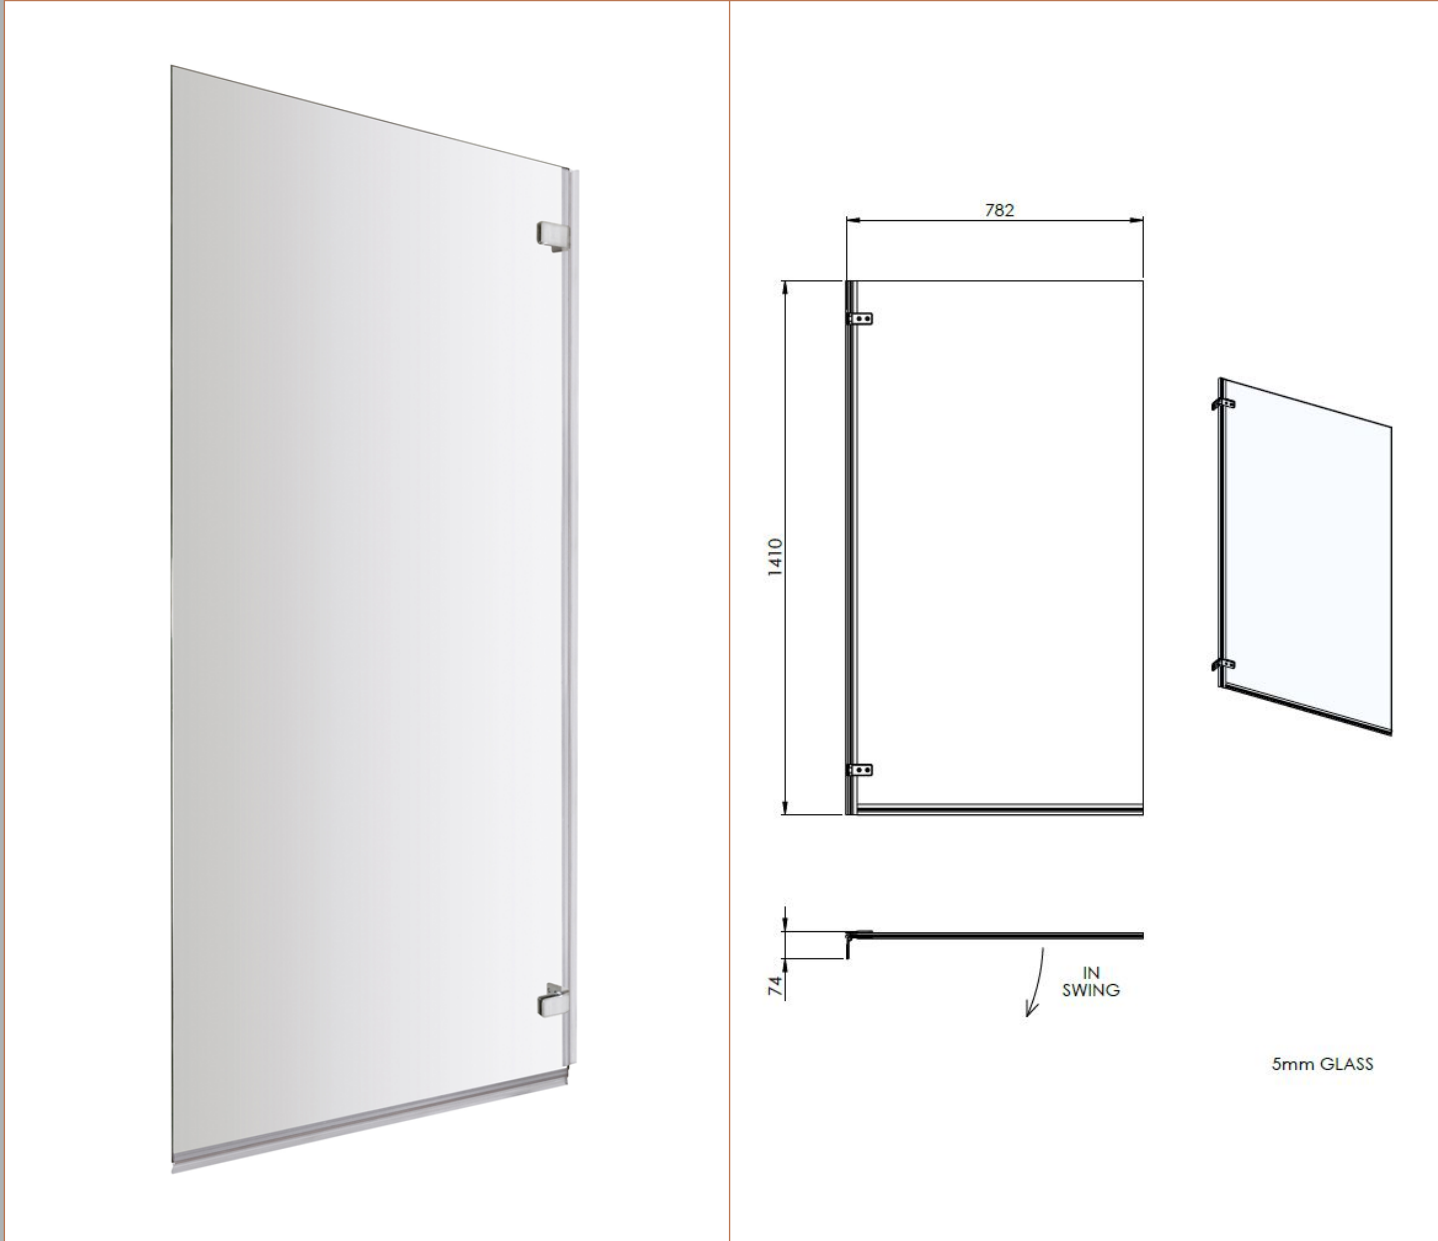

Sales Code: ERSSQ

Description: Square Hinged Bath Screen (5)

Product Dimensions

| | |
|-------------------|------|
| Height (mm): | 1435 |
| Width (mm): | 780 |
| Depth (mm): | 38 |
| Nett Weight (kg): | 14 |

Packaging Dimensions

| | |
|--------------------|------|
| Height (mm): | 1400 |
| Width (mm): | 55 |
| Length (mm): | 820 |
| Gross Weight (kg): | 14 |

Packaging Data

| | |
|---------------|-------------------------------|
| Box Colour: | Brown Cardboard Box - Printed |
| Box Qty: | 1 |
| Label Size: | 140 x 30 |
| Label Colour: | Not Applicable |
| Label Qty: | 0 |

Outer Box Dimensions (If Applicable)

| | |
|--------------------|---------------|
| Height (mm): | |
| Width (mm): | |
| Depth (mm): | |
| Length (mm): | |
| Gross Weight (kg): | |
| Barcode: | 5060272821074 |

Product Details

| | |
|-----------------------|--------------------------|
| Country of Origin: | China |
| Fitting Instruction: | No |
| CE & UKCA: | Yes |
| Profile Material: | Aluminium |
| Profile Finish: | Satin Chrome |
| Adjustments (mm): | N/A |
| Entry Width (mm): | N/A |
| Swing In Dim (mm): | 700mm |
| Swing Out Dim (mm): | 700mm |
| Radius (mm): | Not Applicable |
| Glass Thickness (mm): | 5 |
| Easy Fit: | No |
| Easy Clean: | No |
| Handle Style: | Not Applicable |
| Handle Material: | Not Applicable |
| Enclosure Design: | Frameless |
| Wheel Type: | Not Applicable |
| Support Bar Included: | Support Bar Not Included |
| Extras: | None |