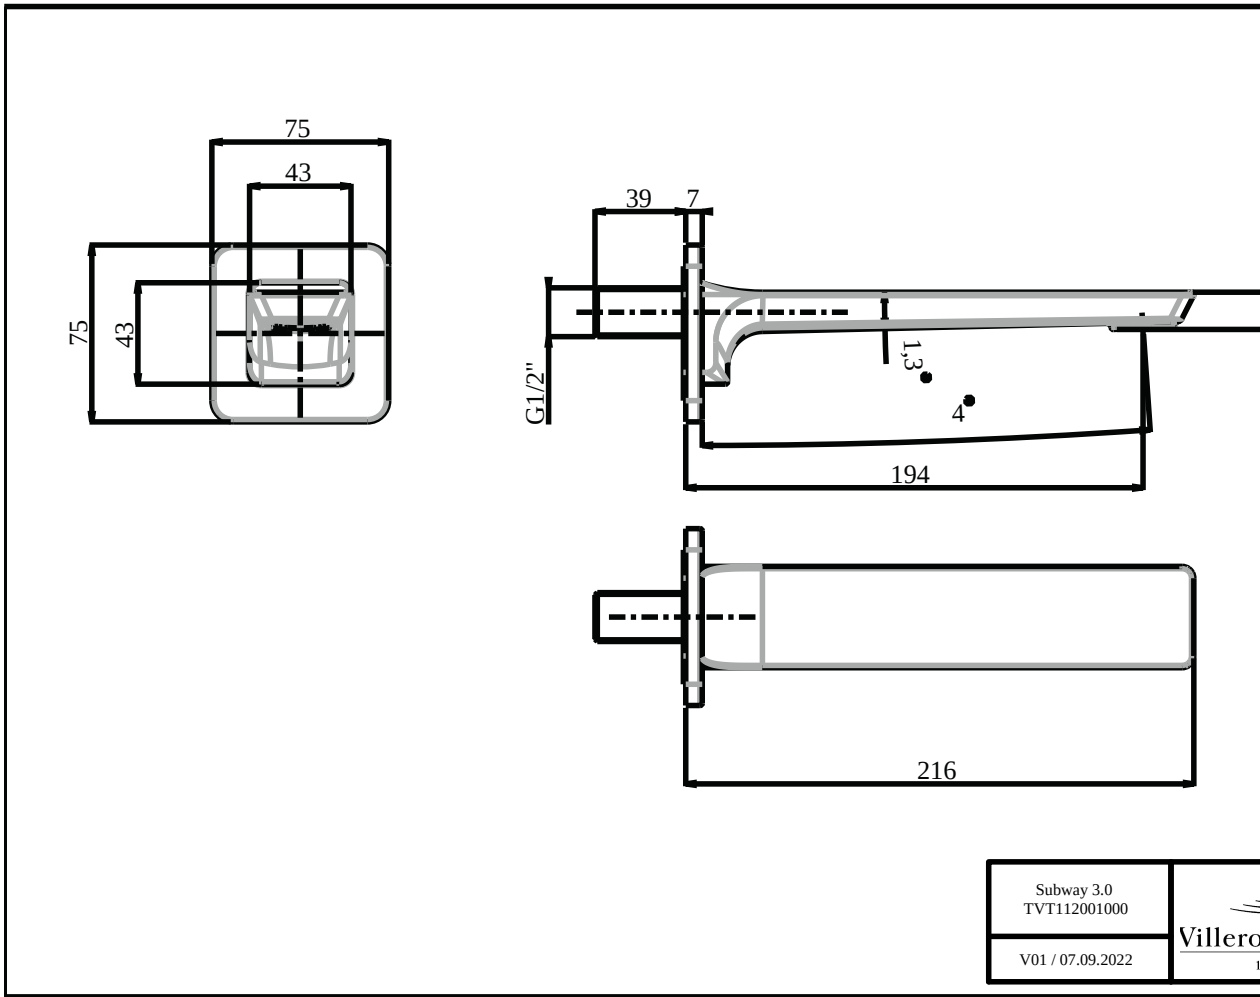

BATH & SHOWER MIXER SUBWAY 3.0

PRODUCT INFORMATION

Article title	Villeroy & Boch Subway 3.0 Bath spout for wall-mounted, Chrome
Article number	TVT11200100061
Assembly / Assembly type	wall-mounted
Scope of delivery	1 x tap fitting , 1 x fastening 1 x installation instructions
Length in mm	216
Width in mm	75
Height in mm	75
Collection	Subway 3.0
Weight in kg	0.895
Material	Brass
Surface	glossy
Colour name	Chrome
EAN number	4062373800515
Model number	TVT112001000
Air plus	An aerator enriches the water with air for a particularly soft, water-saving jet
Easy clean	Longer service life: optimum limescale removal by simply rubbing nozzles and aerators clean
Tap smartpressure	Constant water flow rate for washbasin mixers regardless of pressure fluctuations in the piping system
Length of spout in mm	194
Material	Brass
Volume	1,625
Angle jet regulator	4
Swivel aerator	Yes
Thermostat	No
Cool Tap	No
Spray types	Comfort flow

COLOURS

Colour	Description	Article number	EAN
	Chrome	TVT11200100061	4062373800515

BATH & SHOWER MIXER SUBWAY 3.0

CHARACTERISTICS

An aerator enriches the water with air for a particularly soft, water-saving jet

Longer service life: optimum limescale removal by simply rubbing nozzles and aerators clean

Constant water flow rate for washbasin mixers regardless of pressure fluctuations in the piping system

BATH & SHOWER MIXER SUBWAY 3.0

TECHNICAL DRAWINGS

TVT112001000

Subway 3.0 TVT112001000	
V01 / 07.09.2022	