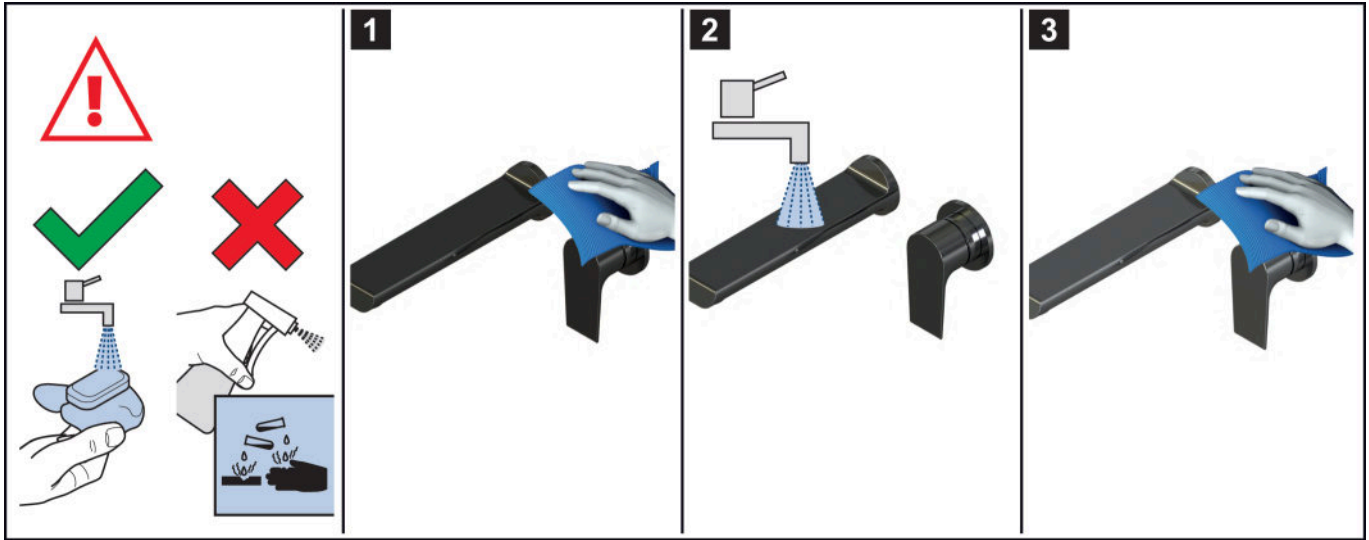

A	Architectura	Classic
mm	75-92	89-103
inch	$2\frac{61}{64}$ - $3\frac{5}{8}$	$3\frac{1}{2}$ - $4\frac{1}{16}$

1

2

3

4

VILLEROY & BOCH

GERMANY

*Villeroy & Boch AG
Bathroom and Wellness Division
Headquarters
66693 Mettlach
Germany*