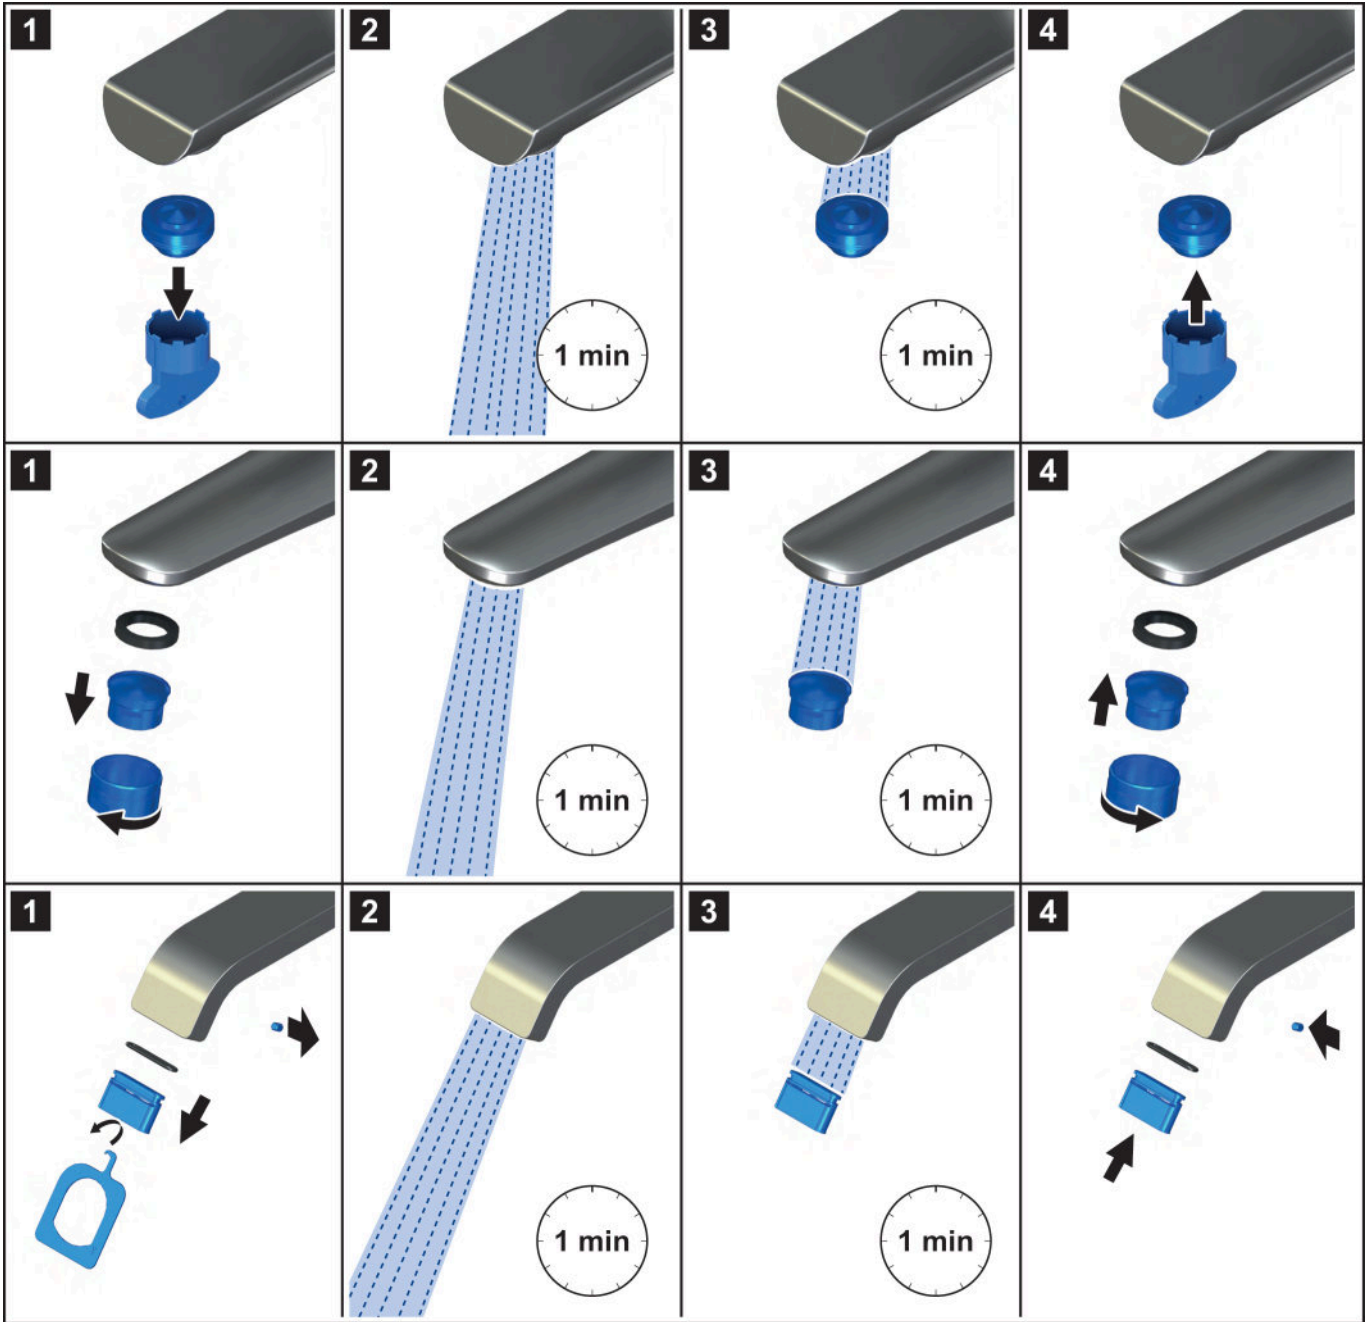

A	Architectura	Classic
mm	75-92	89-103
inch	$2\frac{61}{64}$ - $3\frac{5}{8}$	$3\frac{1}{2}$ - $4\frac{1}{16}$

1

2

3

4

VILLEROY & BOCH

GERMANY

*Villeroy & Boch AG
Bathroom and Wellness Division
Headquarters
66693 Mettlach
Germany*