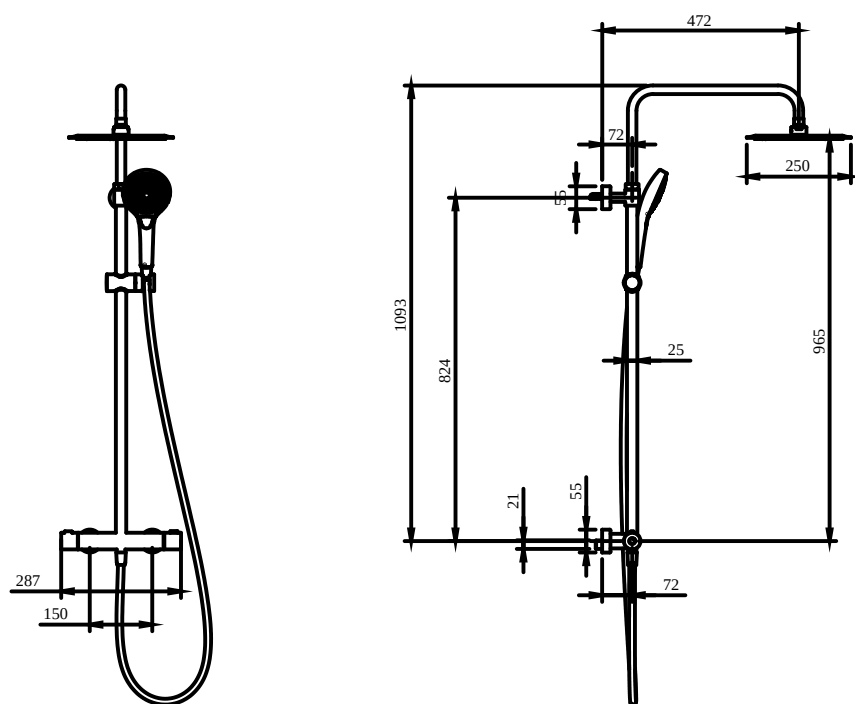

UNIVERSAL SHOWER ASSORTMENT VERVE SHOWERS

PRODUCT INFORMATION

Article title	Villeroy & Boch Verve Showers Shower system with three spray types for wall-mounted, Chrome
Article number	TVS109005UK061
Assembly / Assembly type	wall-mounted
Length in mm	472
Width in mm	287
Height in mm	1093
Collection	Verve Showers
Weight in kg	4.69
Material	Brass
Surface	glossy
Colour name	Chrome
EAN number	4065467211075
Model number	TVS109005UK0
Easy switch	Easy selection of hand-held spray mode at the touch of a button
Easy clean	Longer service life: optimum limescale removal by simply rubbing nozzles and aerators clean
Spacing of connection spigots in mm	150
Flow rate hand shower in litres per minute	6,82
Flow rate rain shower in litres per minute	7,4
Length of shower hose	1600
Material	Brass
Volume	22,77
Cartridge	Cartridge with ceramic discs
Swivel aerator	No
Thermostat	Yes
Cool Tap	No

COLOURS

Colour	Description	Article number	EAN	
	Chrome	TVS109005UK061	4065467211075	841 GBP

UNIVERSAL SHOWER ASSORTMENT VERVE SHOWERS

CHARACTERISTICS

Easy selection of hand-held spray mode at the touch of a button

Longer service life: optimum limescale removal by simply rubbing nozzles and aerators clean

UNIVERSAL SHOWER ASSORTMENT VERVE SHOWERS

TECHNICAL DRAWINGS

TVS109005UK0

Verve Showers TVS109005UK0	
V01 / 07.12.2021	Villeroy 174