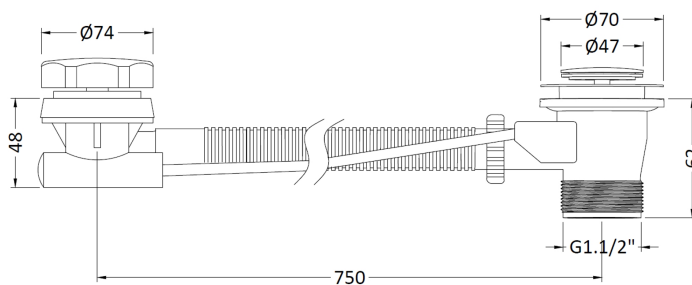

Sales Code: EA333

Description: Extended Bath Pop Up Waste & Overflow

Product Dimensions

Length (mm):	
Width (mm):	74
Height (mm):	74
Depth (mm):	822
Nett Weight (kg):	0.9

Packaging Dimensions

Height (mm):	80
Width (mm):	450
Depth (mm):	145
Gross Weight (kg):	0.93

Packaging Data

Box Colour:	White Cardboard Box
Box Qty:	1
Label Size:	100 x 50
Label Colour:	White Label
Label Qty:	2

Outer Box Dimensions (If Applicable)

Height (mm):	
Width (mm):	
Length (mm):	
Depth (mm):	
Gross Weight (kg):	11
Barcode:	5055146106685

Product Details

Country of Origin:	China
Fitting Instruction:	No
CE & UKCA:	N/A
Product Material:	Brass
Heating Element Wattage:	Not Applicable
Colour/Finish:	Chrome
Product Diameter:	74mm
Connection Size:	1 1/2"