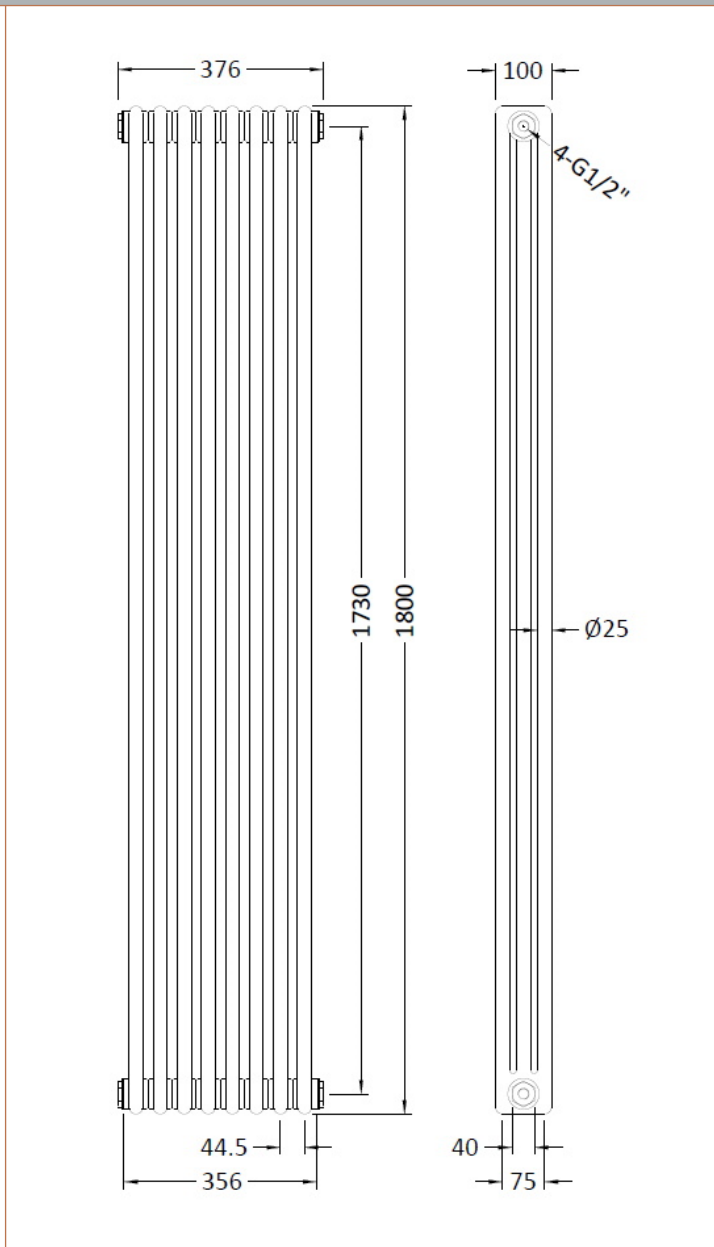

Sales Code: HX312

Description: Colosseum Triple Radiator 1800mmx376mm

Product Dimensions

Height (mm):	1800
Width (mm):	376
Depth (mm):	100
Length (mm):	
Nett Weight (kg):	38.4

Packaging Dimensions

Height (mm):	1890
Width (mm):	465
Length (mm):	140
Gross Weight (kg):	40.4

Packaging Data

Box Colour:	White Cardboard Shrinkwrapped
Box Qty:	1
Label Size:	100 x 50
Label Colour:	White Label
Label Qty:	2

Outer Box Dimensions (If Applicable)

Height (mm):	
Width (mm):	
Length (mm):	
Gross Weight (kg):	
Barcode:	5055146171775

Product Details

Country of Origin:	China		
Fitting Instruction:	No		
Certification:	CE & UKCA: No	RoHS: N/A	WEEE: N/A
Colour/Finish:	White		
RAL No:	9016		
Product Material:	Steel		
Heat Element Wattage:	Not Applicable		
Heating Element Wattage Compatible:	N/A		
BTU Outputs:	30°C / 2290	50°C / 4463	60°C / 5654
Thermal Outputs: (Watts)	30°C / 671	50°C / 1308	60°C / 1659
Pipe Centres - If Vertical:	471mm		
Pipe Centres - If Horizontal:	N/A		
Max Projection:	180mm		
Tube Diameter:	25mm		
Packaging Volume (L):	115		
Wall to Centre of Tappings:	N/A		
Floor to Centre of Tappings:	75		
Dual Fuel:	N/A		
IP Rating:			