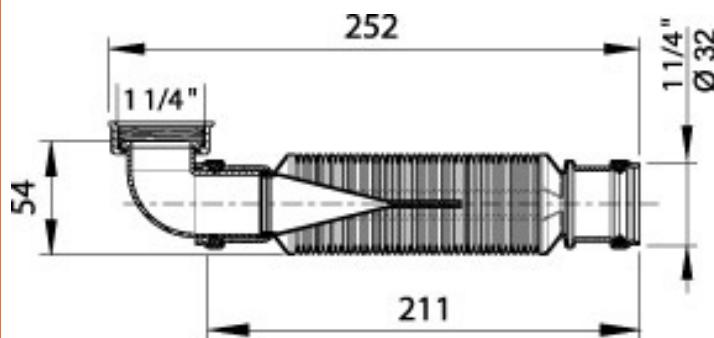

### Product Dimensions

Length (mm):	
Width (mm):	54
Height (mm):	54
Depth (mm):	252
Nett Weight (kg):	0.11

### Packaging Dimensions

Height (mm):	250
Width (mm):	32
Depth (mm):	32
Gross Weight (kg):	0.11

### Outer Box Dimensions (If Applicable)

Height (mm):	290
Width (mm):	590
Length (mm):	
Depth (mm):	
Gross Weight (kg):	
Barcode:	5055369027736

### Product Details

Country of Origin:	United Kingdom
Fitting Instruction:	No
CE & UKCA:	N/A
Product Material:	Pp
Heating Element Wattage:	Not Applicable
Colour/Finish:	White
Product Diameter:	Not Applicable
Connection Size:	3/4"