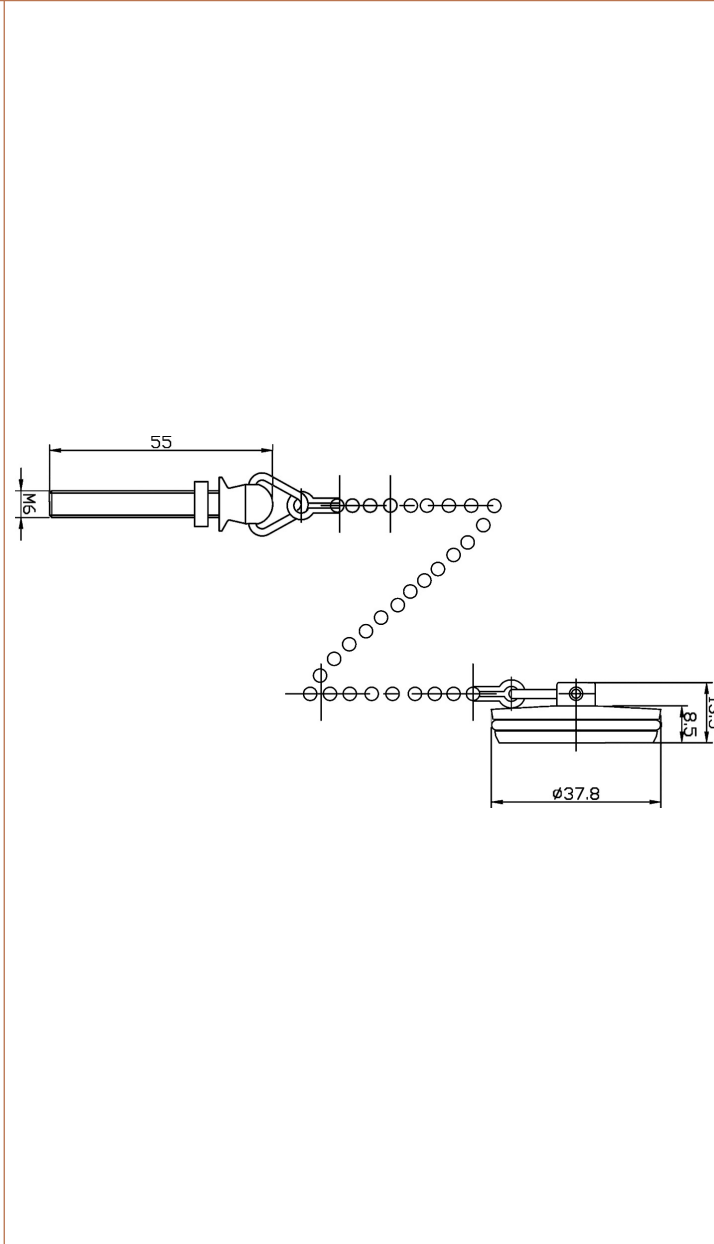

Sales Code: E343

Description: Basin Plug & Chain

Product Dimensions

Length (mm):	
Width (mm):	38
Height (mm):	14
Depth (mm):	38
Nett Weight (kg):	0.04

Packaging Dimensions

Height (mm):	90
Width (mm):	70
Depth (mm):	10
Gross Weight (kg):	0.04

Packaging Data

Box Colour:	White Cardboard Box
Box Qty:	1
Label Size:	100 x 50
Label Colour:	White Label
Label Qty:	2

Outer Box Dimensions (If Applicable)

Height (mm):	
Width (mm):	
Length (mm):	
Depth (mm):	
Gross Weight (kg):	10
Barcode:	5055146101987

Product Details

Country of Origin:	China
Fitting Instruction:	No
CE & UKCA:	N/A
Product Material:	Brass
Heating Element Wattage:	Not Applicable
Colour/Finish:	Chrome
Product Diameter:	38mm
Connection Size:	11/4"