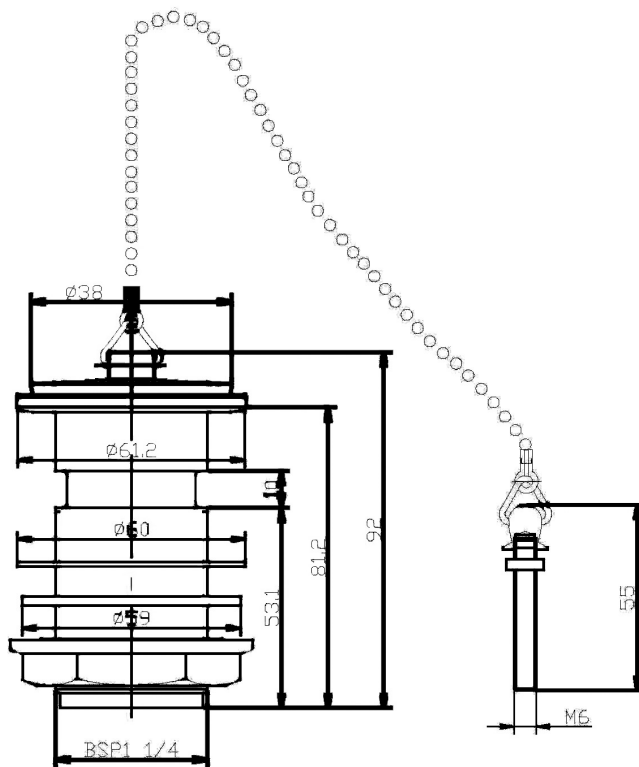

Sales Code: E395

Description: Contract Basin Wst Brass Plug & B Chain

Product Dimensions

Length (mm):	
Width (mm):	61
Height (mm):	81
Depth (mm):	61
Nett Weight (kg):	0.11

Packaging Dimensions

Height (mm):	55
Width (mm):	140
Depth (mm):	210
Gross Weight (kg):	0.11

Packaging Data

Box Colour:	White Cardboard Box
Box Qty:	1
Label Size:	100 x 50
Label Colour:	White Label
Label Qty:	2

Outer Box Dimensions (If Applicable)

Height (mm):	
Width (mm):	
Length (mm):	
Depth (mm):	
Gross Weight (kg):	17
Barcode:	5055146100775

Product Details

Country of Origin:	China
Fitting Instruction:	No
CE & UKCA:	N/A
Product Material:	Brass
Heating Element Wattage:	Not Applicable
Colour/Finish:	Chrome
Product Diameter:	61mm
Connection Size:	1 1/4"