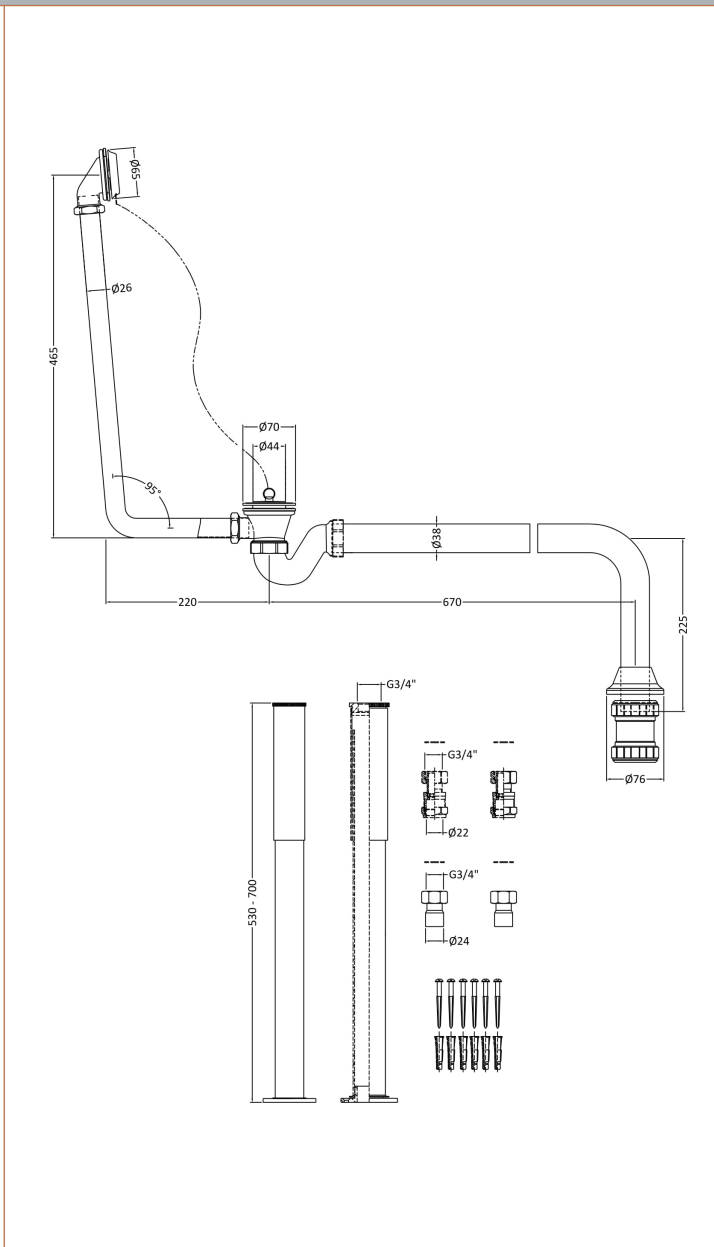

Sales Code: EA368

Description: Roll Top Bath Pack

Product Dimensions	
Length (mm):	
Width (mm):	77
Height (mm):	55
Depth (mm):	85
Nett Weight (kg):	5.21
Packaging Dimensions	
Height (mm):	680
Width (mm):	290
Depth (mm):	170
Gross Weight (kg):	5.21
Packaging Data	
Box Colour:	White Cardboard Box
Box Qty:	1
Label Size:	100 x 50
Label Colour:	White Label
Label Qty:	2
Outer Box Dimensions (If Applicable)	
Height (mm):	
Width (mm):	
Length (mm):	
Depth (mm):	
Gross Weight (kg):	5
Barcode:	5055146108238
Product Details	
Country of Origin:	China
Fitting Instruction:	No
CE & UKCA:	N/A
Product Material:	Brass
Heating Element Wattage:	Not Applicable
Colour/Finish:	Chrome
Product Diameter:	77mm
Connection Size:	1 1/2"