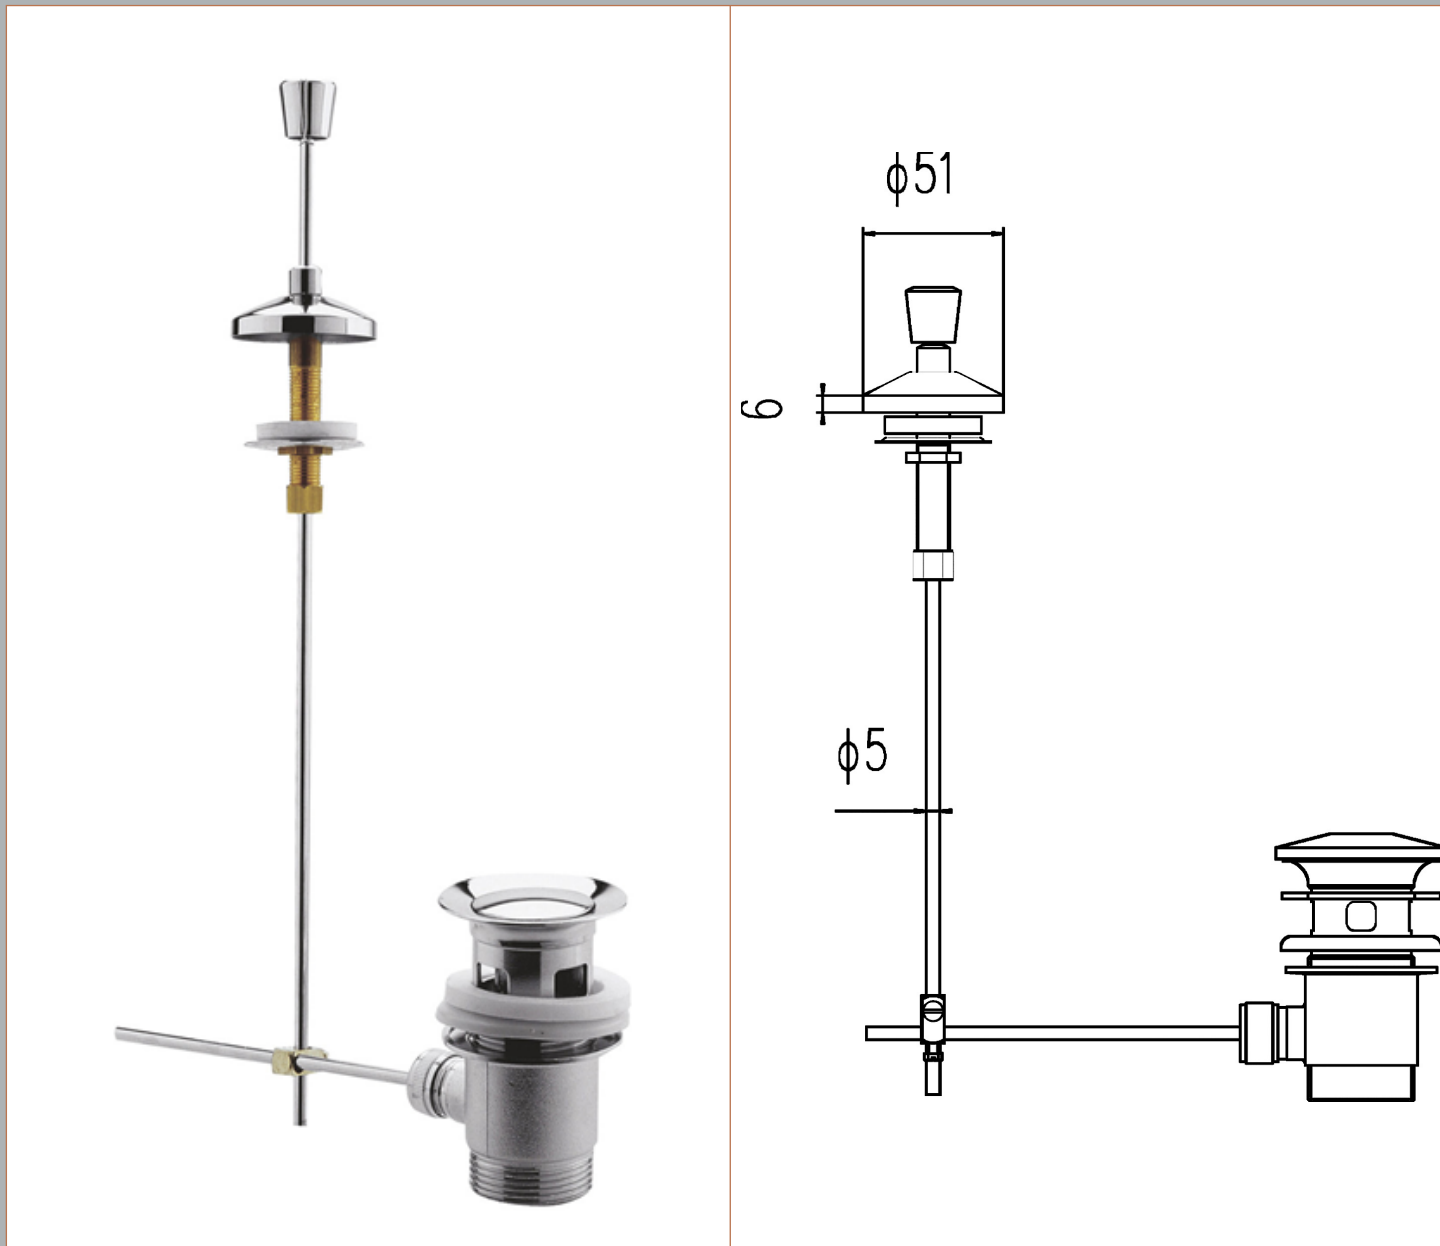

Sales Code: E307

Description: Basin Pop Up Waste

Product Dimensions

Length (mm):	
Width (mm):	83
Height (mm):	85
Depth (mm):	83
Nett Weight (kg):	0.69

Packaging Dimensions

Height (mm):	380
Width (mm):	80
Depth (mm):	70
Gross Weight (kg):	0.69

Packaging Data

Box Colour:	White Cardboard Box
Box Qty:	1
Label Size:	100 x 50
Label Colour:	White Label
Label Qty:	2

Outer Box Dimensions (If Applicable)

Height (mm):	
Width (mm):	
Length (mm):	
Depth (mm):	
Gross Weight (kg):	14
Barcode:	5055146106494

Product Details

Country of Origin:	China
Fitting Instruction:	No
CE & UKCA:	N/A
Product Material:	Brass
Heating Element Wattage:	Not Applicable
Colour/Finish:	Chrome
Product Diameter:	51mm
Connection Size:	1 1/4"