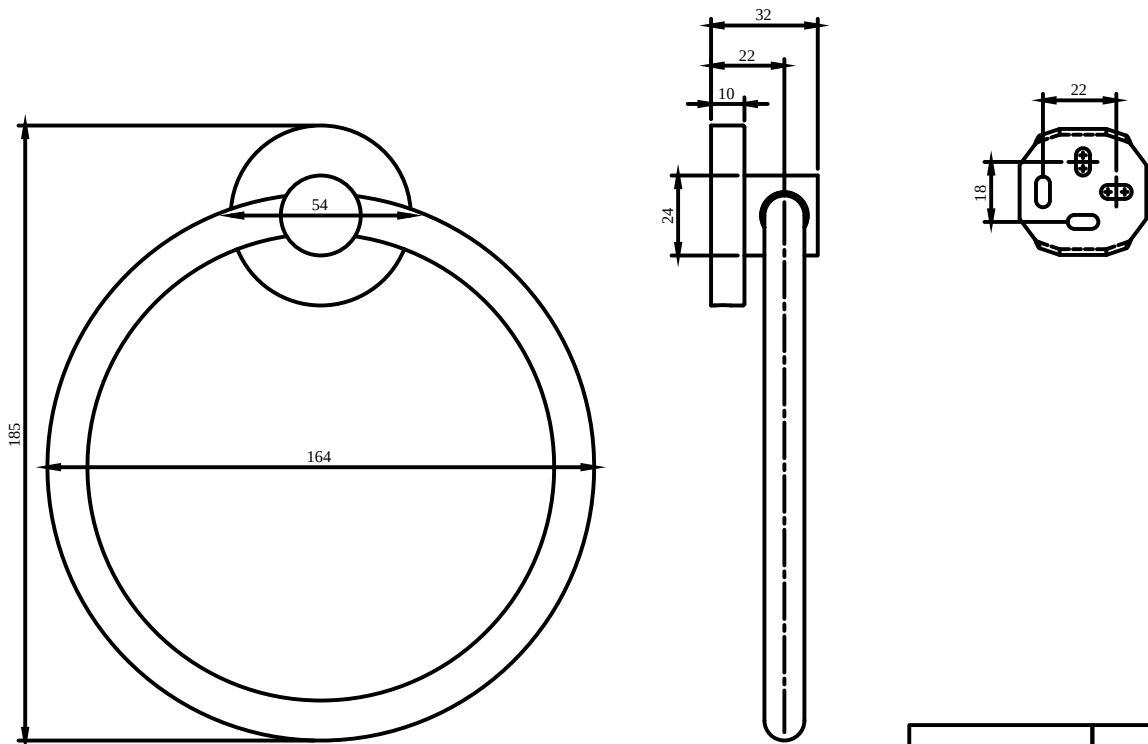

ACCESSORIES ELEMENTS - TENDER

PRODUCT INFORMATION

Article title	Villeroy & Boch Elements - Tender Towel rail, 164 x 32 x 185 mm, Chrome
Article number	TVA15100500061
Assembly / Assembly type	wall-mounted
Scope of delivery	1 x towel holder , 1 x fastening 1 x installation instructions
Length in mm	32
Width in mm	164
Height in mm	185
Collection	Elements - Tender
Weight in kg	0.264
Surface	glossy
Colour name	Chrome
EAN number	4051202855604
Model number	TVA151005000
Material	Zinc
Volume	1,575
Swivel aerator	No
Thermostat	No
Cool Tap	No

COLOURS

Colour	Description	Article number	EAN
	Chrome	TVA15100500061	4051202855604

ACCESSORIES ELEMENTS - TENDER

TECHNICAL DRAWINGS

TVA151005000

Elements - Tender TVA151005000	 Villeroy 174
V01 / 30.06.2021	