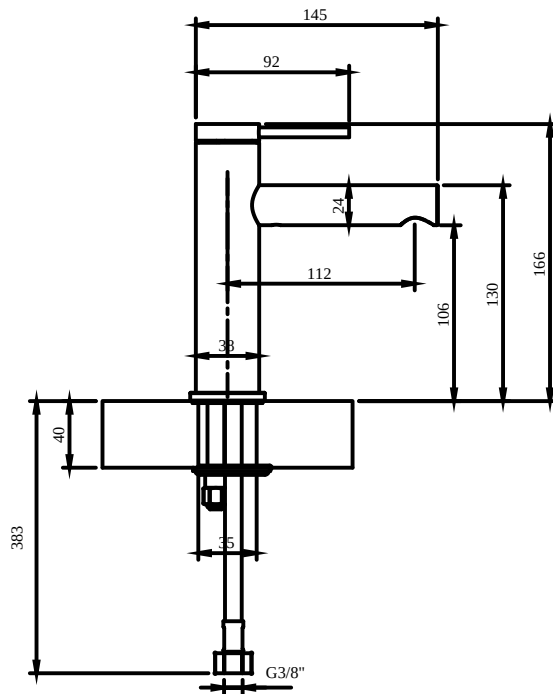

BASIN MIXERS LOOP & FRIENDS

TECHNICAL DRAWINGS

TVW106103153

Dawn TVW106103153	 Villeroy 174
V01 / 10.05.2021