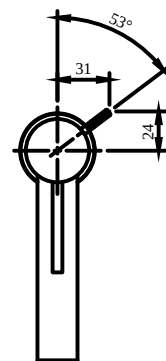

PRODUCT INFORMATION

Article title	Villeroy & Boch Loop & Friends Single-lever basin mixer with draw bar outlet fitting, Matt Black
Article number	TVW106102153K5
Scope of delivery	1 x tap fitting , 1 x fastening 1 x installation instructions
Length in mm	149
Width in mm	45
Height in mm	166
Collection	Loop & Friends
Weight in kg	1.5
Material	Brass
Surface	matt
Colour name	Matt Black
EAN number	4051202000943
Model number	TVW106102153
Air plus	An aerator enriches the water with air for a particularly soft, water-saving jet
Aqua smart	Sustainable, limited water flow: saving water without sacrificing on performance
Tap smartpressure	Constant water flow rate for washbasin mixers regardless of pressure fluctuations in the piping system
Length of spout in mm	112
Material	Brass
Volume	5,04
Angle jet regulator	15
Cartridge	Cartridge with ceramic discs
Number of tap holes	1
Diameter of faucet body	38
Swivel aerator	No
Thermostat	No
Cool Tap	No
Spray types	Comfort flow

Constant water flow rate for washbasin mixers regardless of pressure fluctuations in the piping system

Sustainable, limited water flow: saving water without sacrificing on performance

BASIN MIXERS LOOP & FRIENDS

TECHNICAL DRAWINGS

TVW106102153

Loop&Friends TVW106102153	 Villeroy 174
V01 / 10.05.2021	