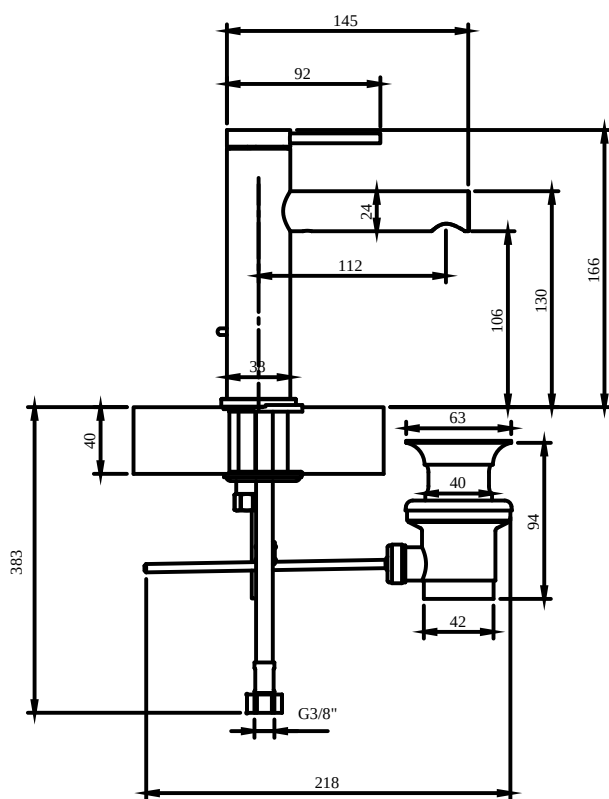

BASIN MIXERS LOOP & FRIENDS

TECHNICAL DRAWINGS

TVW106102153

Loop&Friends TVW106102153	 Villeroy 174
V01 / 10.05.2021