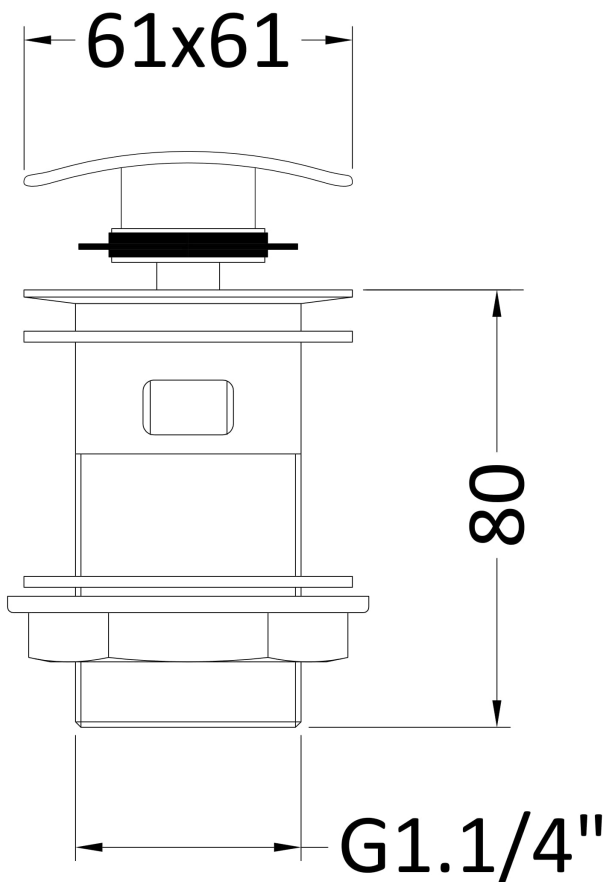

Sales Code: EK307

Description: Square Push Button Basin Waste Slotted

Product Dimensions

Length (mm):	
Width (mm):	65
Height (mm):	100
Depth (mm):	65
Nett Weight (kg):	0.41

Packaging Dimensions

Height (mm):	100
Width (mm):	65
Depth (mm):	65
Gross Weight (kg):	0.41

Packaging Data

Box Colour:	White Cardboard Box
Box Qty:	1
Label Size:	100 x 50
Label Colour:	White Label
Label Qty:	2

Outer Box Dimensions (If Applicable)

Height (mm):	
Width (mm):	
Length (mm):	
Depth (mm):	
Gross Weight (kg):	21
Barcode:	5055146162445

Product Details

Country of Origin:	China
Fitting Instruction:	No
CE & UKCA:	N/A
Product Material:	Brass
Heating Element Wattage:	Not Applicable
Colour/Finish:	Chrome
Product Diameter:	65mm
Connection Size:	11/4"