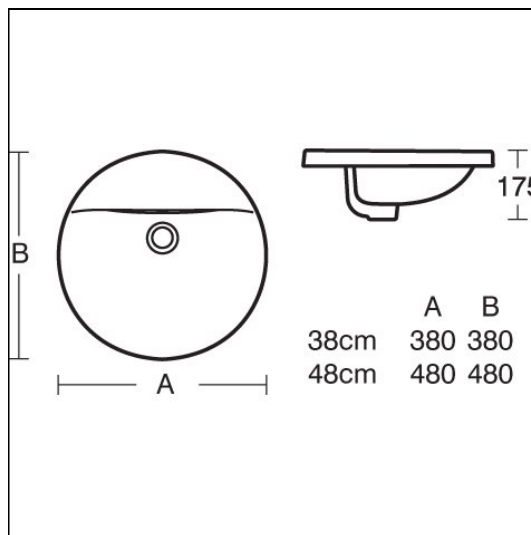

Edit R 38cm Countertop Washbasin

ILLUSTRATED

- S0789** Edit R 38cm Countertop Washbasin, 1 taphole with overflow
- BC710** Edit R rim mounted single lever basin mixer - with clicker waste
- S8910** Trap 1¼" plastic bottle, 75mm seal, multi-purpose outlet

ILLUSTRATED PRODUCT DETAILS

Sizes

S0789 w:380

Weights

S0789 7.00 KG

BC710 1.40 KG

S8910 0.20 KG

Materials

BC710 5 Litres per minute @ 3 bar pressure

Designer

Robin Levien, RDI

Standards

Washbasin to BS EN 14688 and BS EN 31

Special Notes

Self rimming for drop-in installation as per template supplied. Joint sealed with waterproof sealant (not supplied). Consideration should be given to safe hot water delivery and the use of an appropriate temperature reduction device (see A5900AA or Part G for guidance).