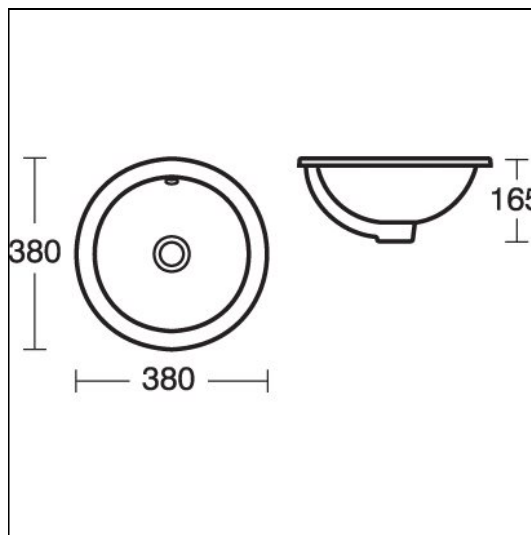

Edit R 38cm Countertop Washbasin

ILLUSTRATED

- S0791** Edit R 38cm Countertop Washbasin, no taphole with overflow
- BC710** Edit R rim mounted single lever basin mixer - with clicker waste
- S8910** Trap 1¼" plastic bottle, 75mm seal, multi-purpose outlet

ILLUSTRATED PRODUCT DETAILS

Sizes

S0791 w:380

Weights

S0791 4.05 KG

BC710 1.40 KG

S8910 0.20 KG

Materials

BC710 5 Litres per minute @ 3 bar pressure

Designer

Robin Levien, RDI

Standards

Washbasin to BS EN 14688 and BS EN 31

Special Notes

Self rimming for drop-in installation as per template supplied. Joint sealed with waterproof sealant (not supplied). Consideration should be given to safe hot water delivery and the use of an appropriate temperature reduction device (see A5900AA or Part G for guidance).