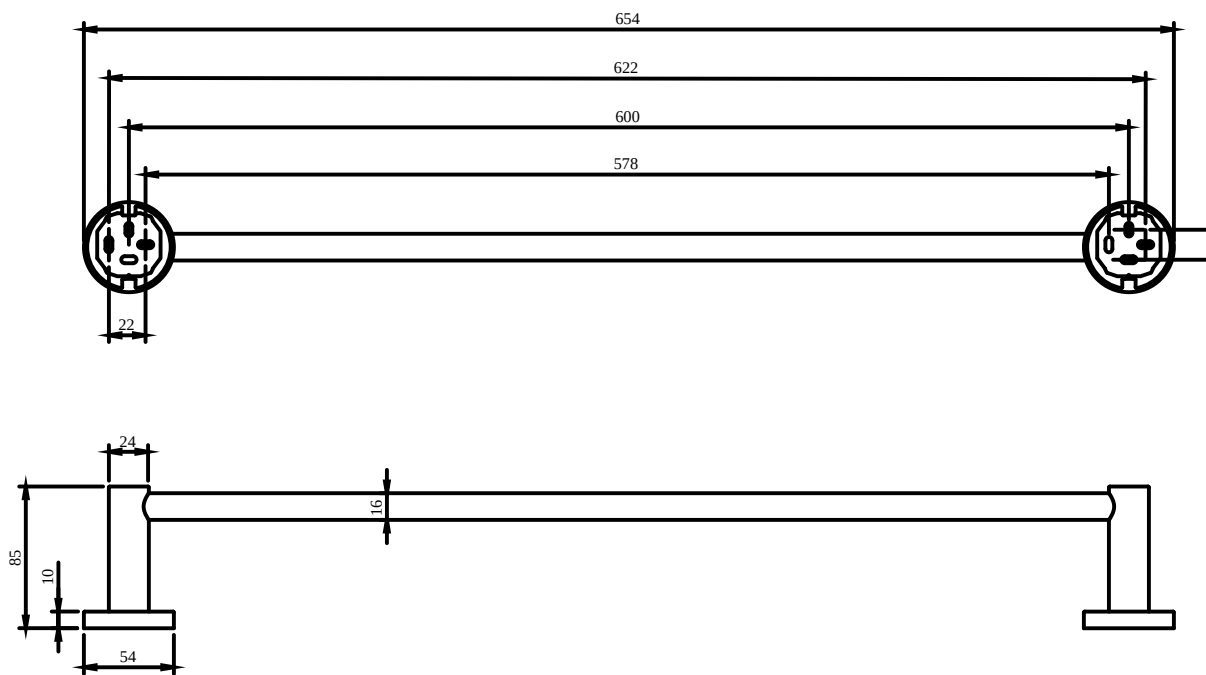

### PRODUCT INFORMATION

Article title	Villeroy & Boch Elements - Tender Towel rail, 654 x 85 x 54 mm, Chrome
Article number	TVA15100200061
Assembly / Assembly type	wall-mounted
Scope of delivery	1 x towel holder , 1 x fastening 1 x installation instructions
Length in mm	85
Width in mm	654
Height in mm	54
Collection	Elements - Tender
Weight in kg	0.554
Surface	glossy
Colour name	Chrome
EAN number	4051202855635
Model number	TVA151002000
Material	Zinc
Volume	4,106
Swivel aerator	No
Thermostat	No
Cool Tap	No

### COLOURS

Colour	Description	Article number	EAN
	Chrome	TVA15100200061	4051202855635

ACCESSORIES ELEMENTS - TENDER

TECHNICAL DRAWINGS

TVA151002000

Elements - Tender TVA151002000	
V01 / 30.06.2021	