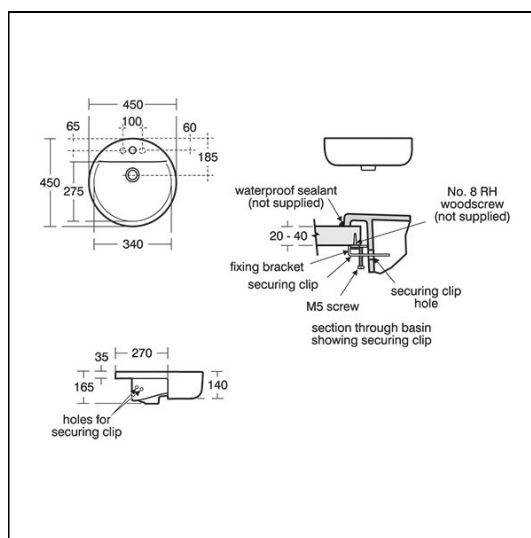

Edit R 45cm Semi-Countertop Washbasin

ILLUSTRATED

- S0792** Edit R 45cm Semi-Countertop Washbasin, 1 taphole with overflow
- BC710** Edit R rim mounted single lever basin mixer - with clicker waste
- S8910** Trap 1¼" plastic bottle, 75mm seal, multi-purpose outlet

ILLUSTRATED PRODUCT DETAILS

Sizes

S0792 w:450

Weights

S0792 10.34 KG

BC710 1.40 KG

S8910 0.20 KG

Materials

BC710 5 Litres per minute @ 3 bar pressure

Designer

Robin Levien, RDI

Standards

Washbasin to BS EN 14688 and BS EN 31

Special Notes

Washbasin fixed to countertop with securing clips provided. Joint sealed with waterproof sealant (Not supplied).