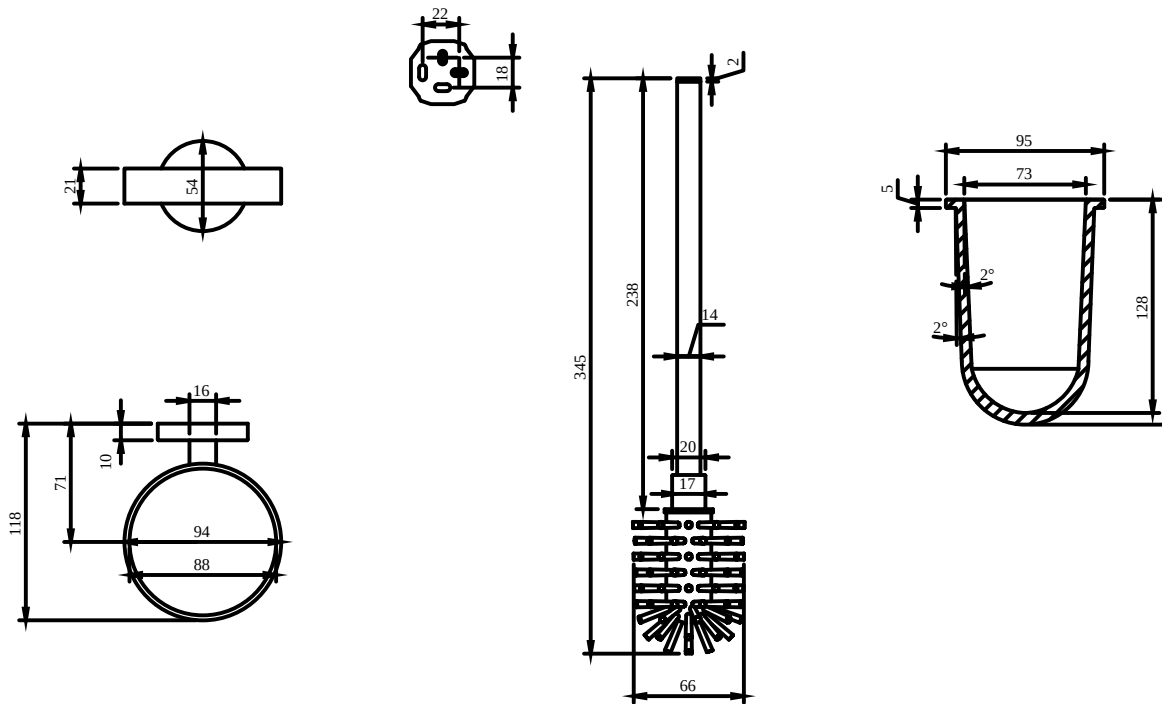

ACCESSORIES ELEMENTS - TENDER

PRODUCT INFORMATION

Article title	Villeroy & Boch Elements - Tender Toilet brush set, 94 x 118 x 353 mm, Chrome
Article number	TVA15101600061
Assembly / Assembly type	wall-mounted
Scope of delivery	1 x fastening , 1 x installation instructions
Length in mm	118
Width in mm	94
Height in mm	353
Collection	Elements - Tender
Weight in kg	0.78
Surface	glossy
Colour name	Chrome
EAN number	4051202855390
Model number	TVA151016000
Material	Zinc
Volume	9,52
Swivel aerator	No
Thermostat	No
Cool Tap	No

COLOURS

Colour	Description	Article number	EAN
	Chrome	TVA15101600061	4051202855390

ACCESSORIES ELEMENTS - TENDER

TECHNICAL DRAWINGS

TVA151016000

Elements - Tender TVA151016000	 Villeroy 174
V01 / 30.06.2021	