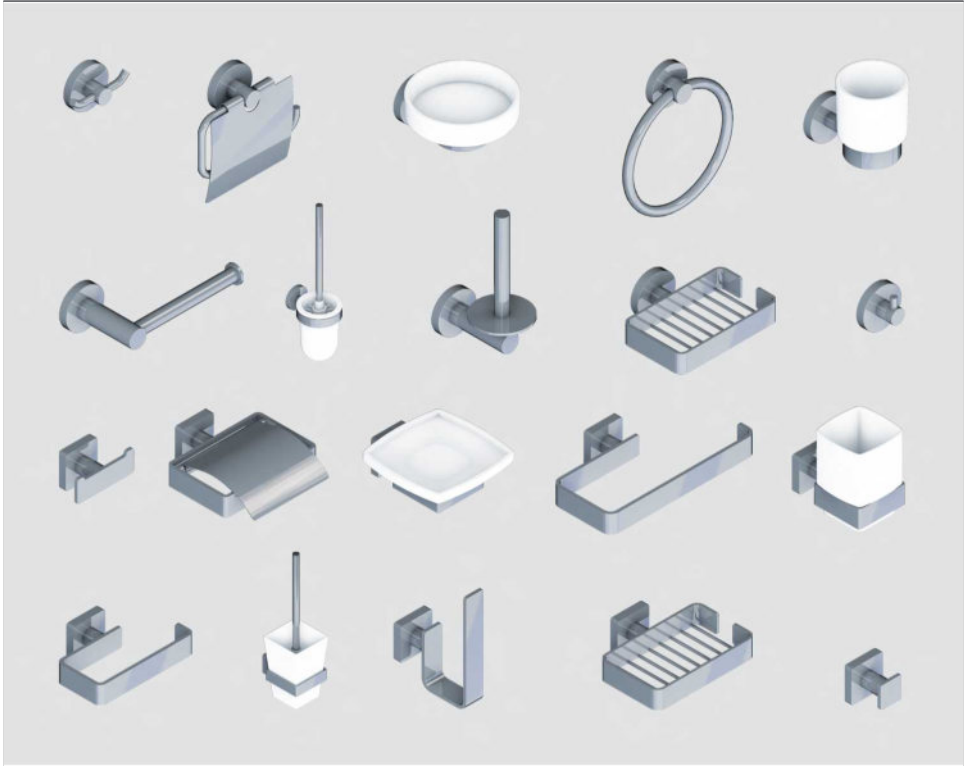

Elements Tender/Striking

- DE Montageanleitung
- EN Installation instructions
- ES Instrucciones de montaje
- FR Instructions de montage
- IT Istruzioni per il montaggio

- NL Montagehandleiding
- RU Инструкция по монтажу
- ZH 安装说明
- PL Instrukcji montażu