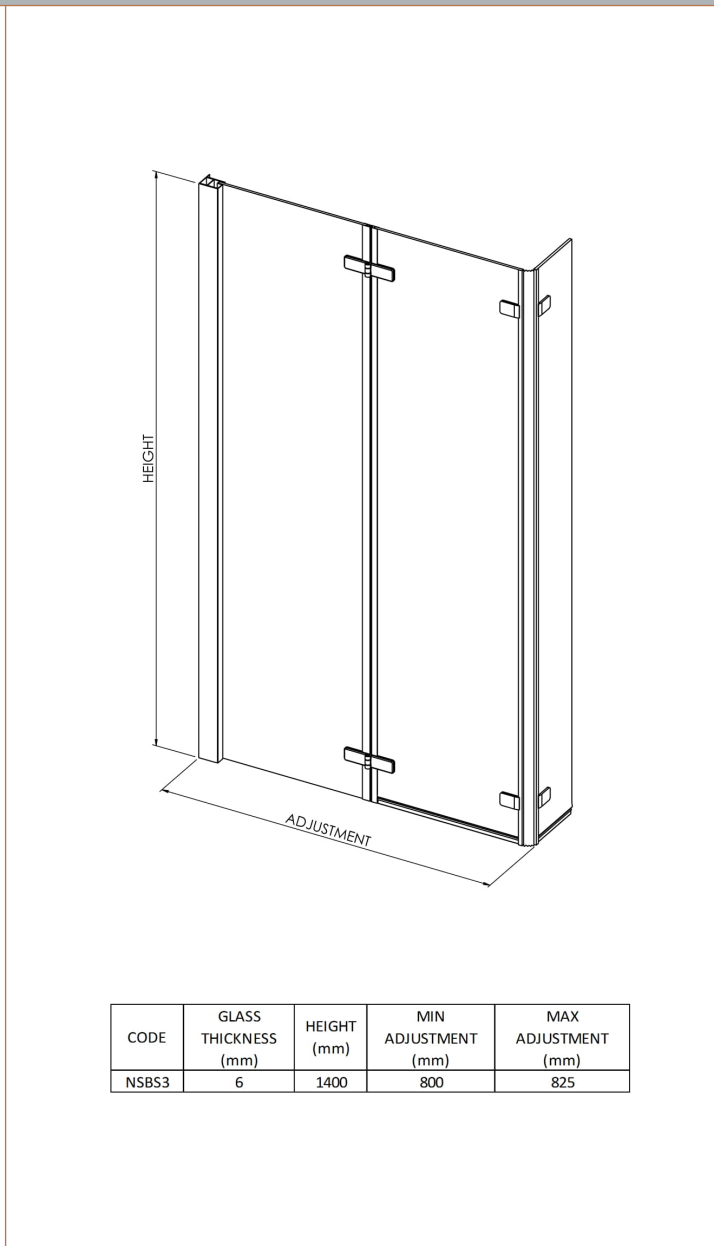

Sales Code: NSBS3

Description: Sq Shower Ctr Hinged Screen & Return (6)

CODE	GLASS THICKNESS (mm)	HEIGHT (mm)	MIN ADJUSTMENT (mm)	MAX ADJUSTMENT (mm)
NSBS3	6	1400	800	825

Product Dimensions

Height (mm):	1400
Width (mm):	812
Depth (mm):	38
Nett Weight (kg):	24.5

Packaging Dimensions

Height (mm):	60
Width (mm):	440
Length (mm):	146
Gross Weight (kg):	24.5

Packaging Data

Box Colour:	Brown Cardboard Box - Printed
Box Qty:	1
Label Size:	140 x 40
Label Colour:	Not Applicable
Label Qty:	0

Outer Box Dimensions (If Applicable)

Height (mm):	
Width (mm):	
Depth (mm):	
Length (mm):	
Gross Weight (kg):	
Barcode:	5055369043866

Product Details

Country of Origin:	China
Fitting Instruction:	No
CE & UKCA:	Yes
Profile Material:	Aluminium
Profile Finish:	Polished Chrome
Adjustments (mm):	800mm - 810mm
Entry Width (mm):	N/A
Swing In Dim (mm):	400mm
Swing Out Dim (mm):	400mm
Radius (mm):	Not Applicable
Glass Thickness (mm):	6
Easy Fit:	No
Easy Clean:	No
Handle Style:	Not Applicable
Handle Material:	Not Applicable
Enclosure Design:	Frameless
Wheel Type:	Not Applicable
Support Bar Included:	Support Bar Not Included
Extras:	None