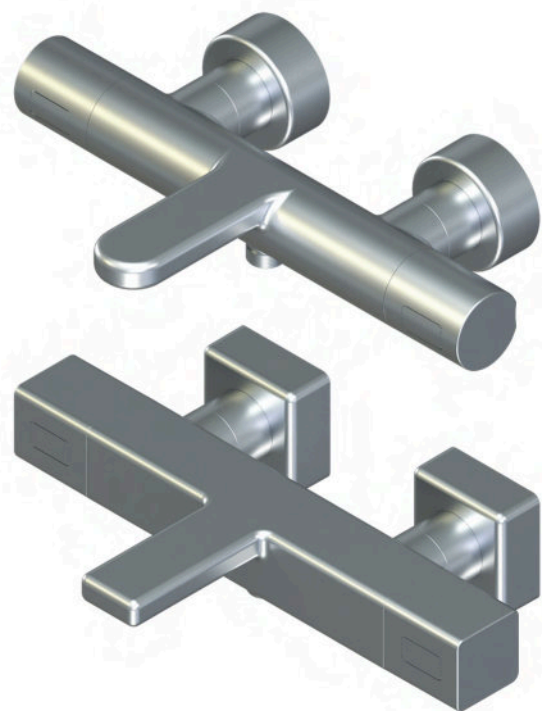

Universal Thermostat

DE Montageanleitung	AR دليل التركيب	HU Szerelési útmutató	PT Instruções de montagem
EN Installation instructions	BG Ръководство за монтаж	ID Petunjuk pemasangan	RO Manual de montaj
ES Instrucciones de montaje	CS Návod k montáži	JA 取付説明書	SK Návod na montáž
FR Instructions de montage	DA Monteringsvejledning	KO 설치 가이드	SL Navodila za montažo
IT Istruzioni per il montaggio	ET Paigaldusjuhend	LT Montavimo instrukcija	SV Monteringsanvisning
NL Montagehandleiding	EL Οδηγίες τοποθέτησης	LV Montāžas instrukcija	TH คู่มือการติดตั้ง
RU Инструкция по монтажу	FI Asennusohje	NO Monteringsanvisning	TR Montaj kılavuzu
ZH 安装说明	HR Uputa za montažu	PL Instrukcja montażu	UK Інструкція з монтажу