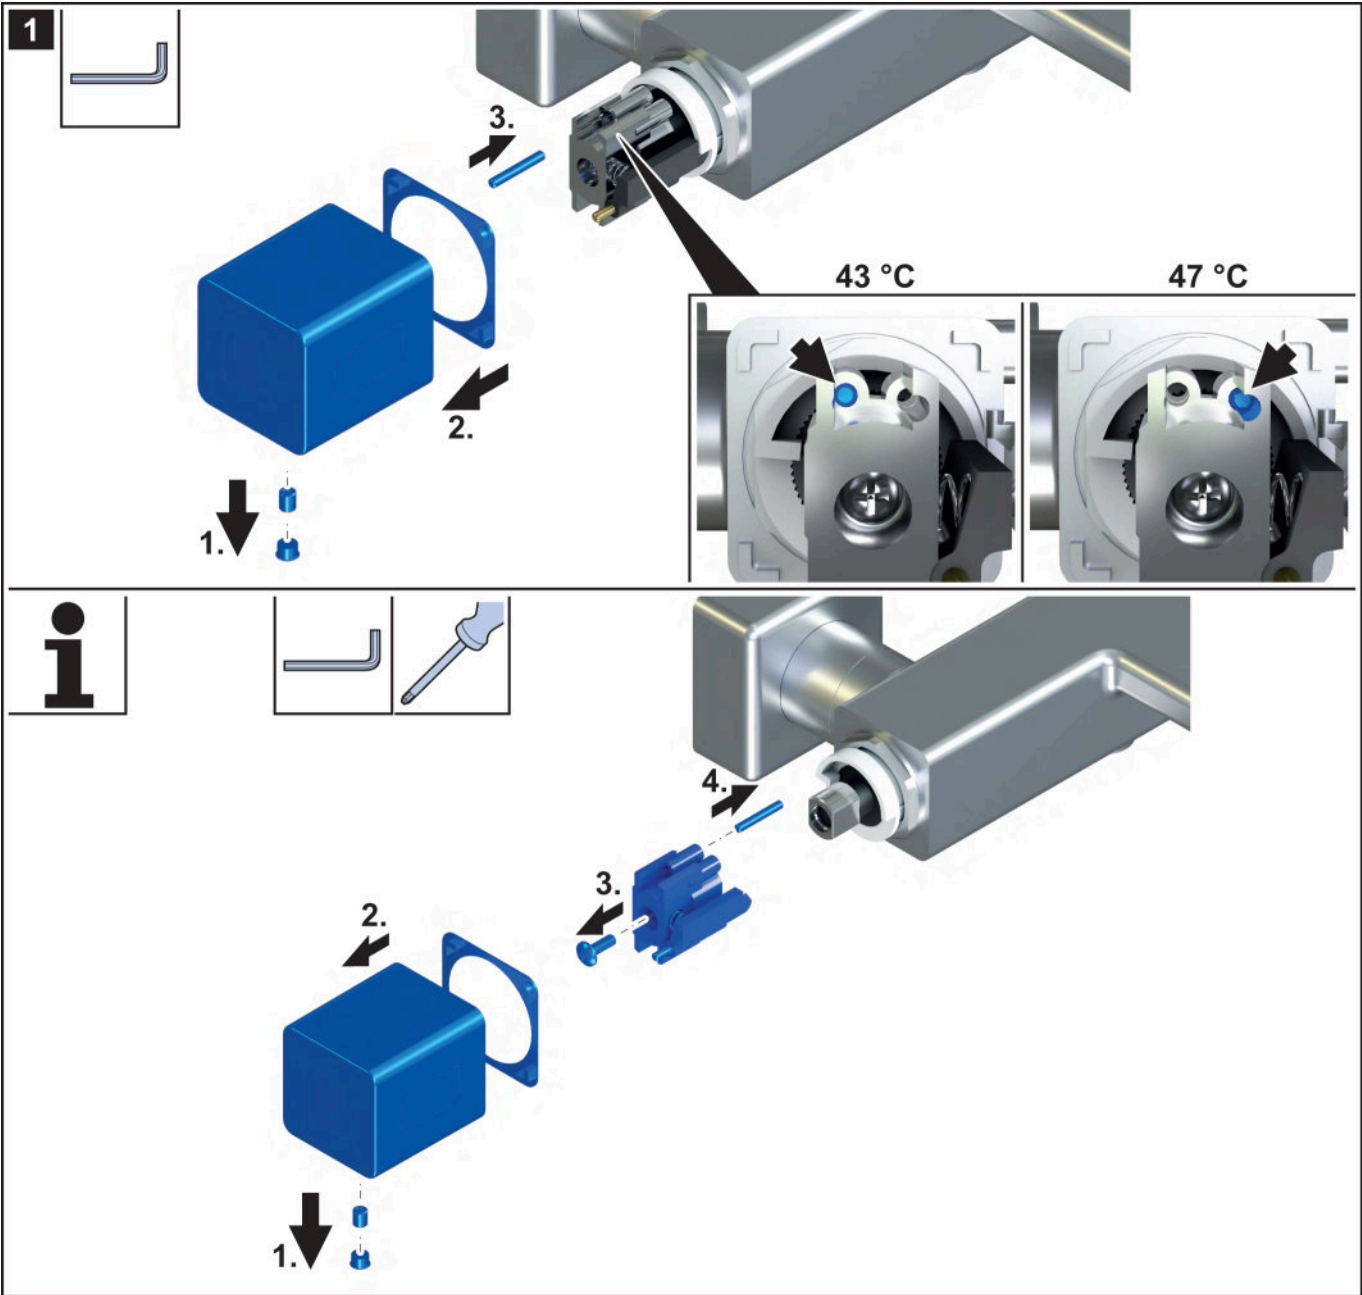

1. min

4a

	mm	inch
A	150	5 ²⁹ / ₃₂

4b

	mm	inch
A	150	5 ²⁹ / ₃₂

VILLEROY & BOCH

GERMANY

*Villeroy & Boch AG
Bathroom and Wellness Division
Headquarters
66693 Mettlach
Germany*