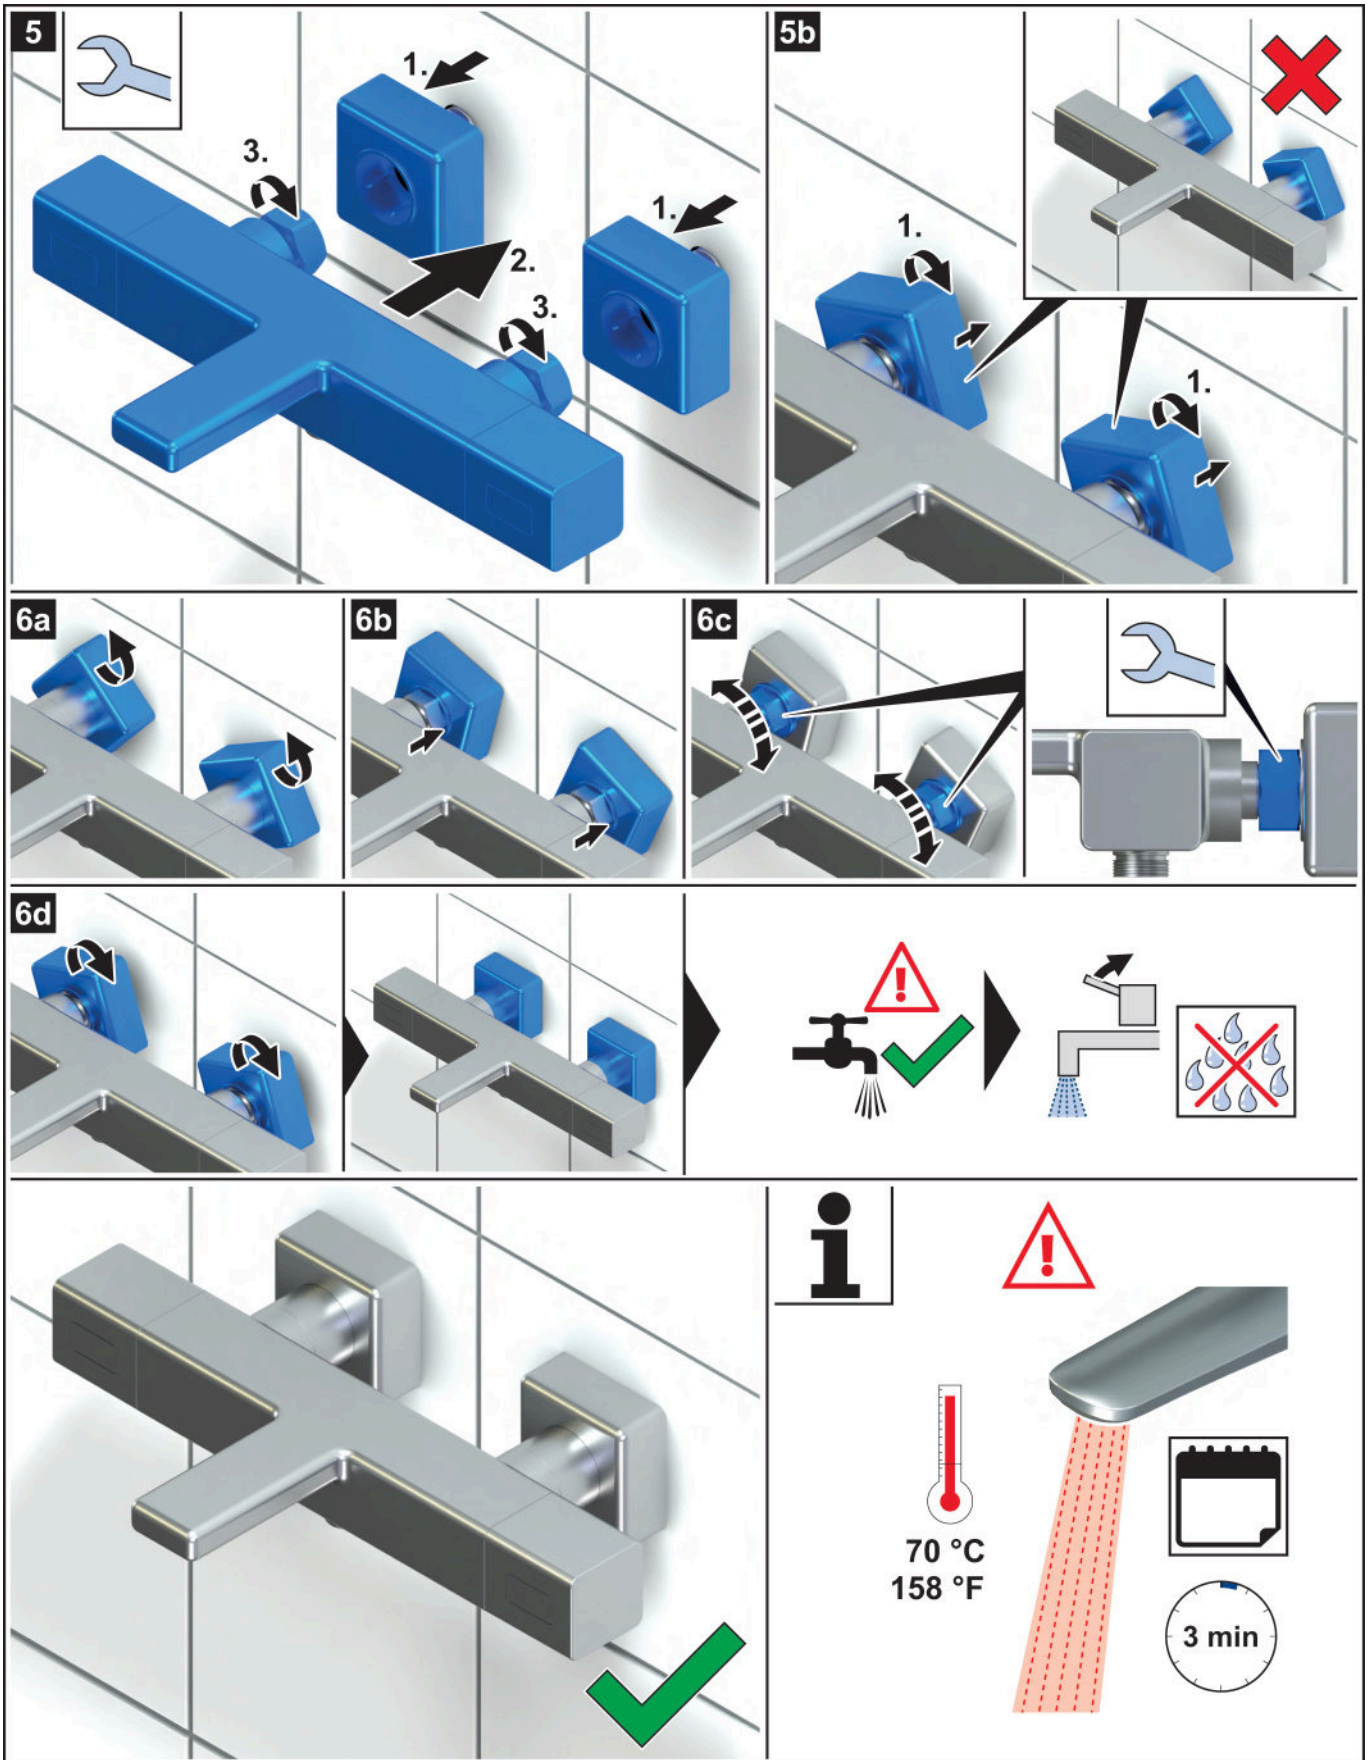

1. min

4a

	mm	inch
A	150	5 ²⁹ / ₃₂

4b

	mm	inch
A	150	5 ²⁹ / ₃₂

VILLEROY & BOCH

GERMANY

*Villeroy & Boch AG
Bathroom and Wellness Division
Headquarters
66693 Mettlach
Germany*