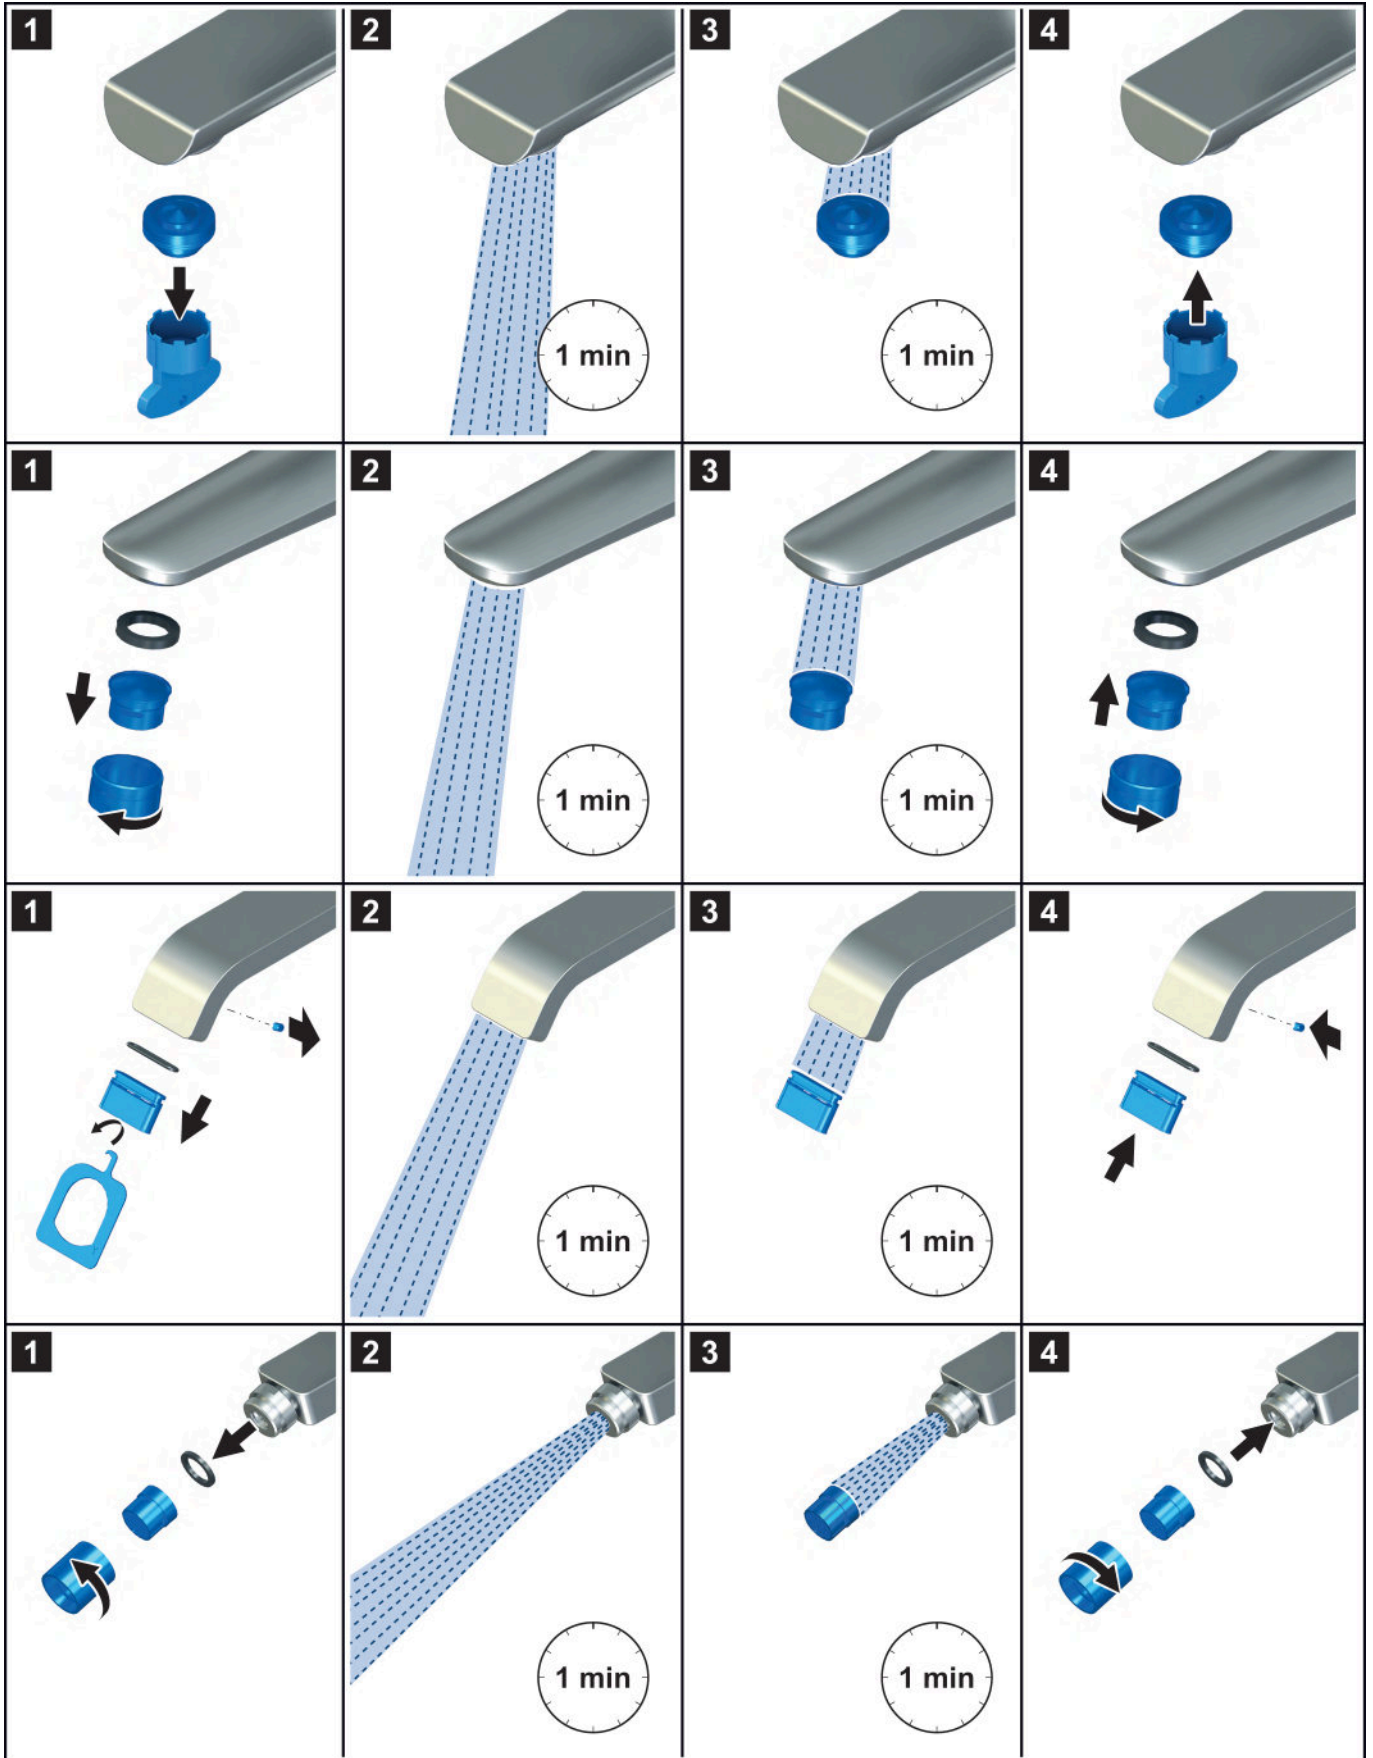

1. min

4a

	mm	inch
A	150	5 ²⁹ / ₃₂

4b

	mm	inch
A	150	5 ²⁹ / ₃₂

VILLEROY & BOCH

GERMANY

*Villeroy & Boch AG
Bathroom and Wellness Division
Headquarters
66693 Mettlach
Germany*