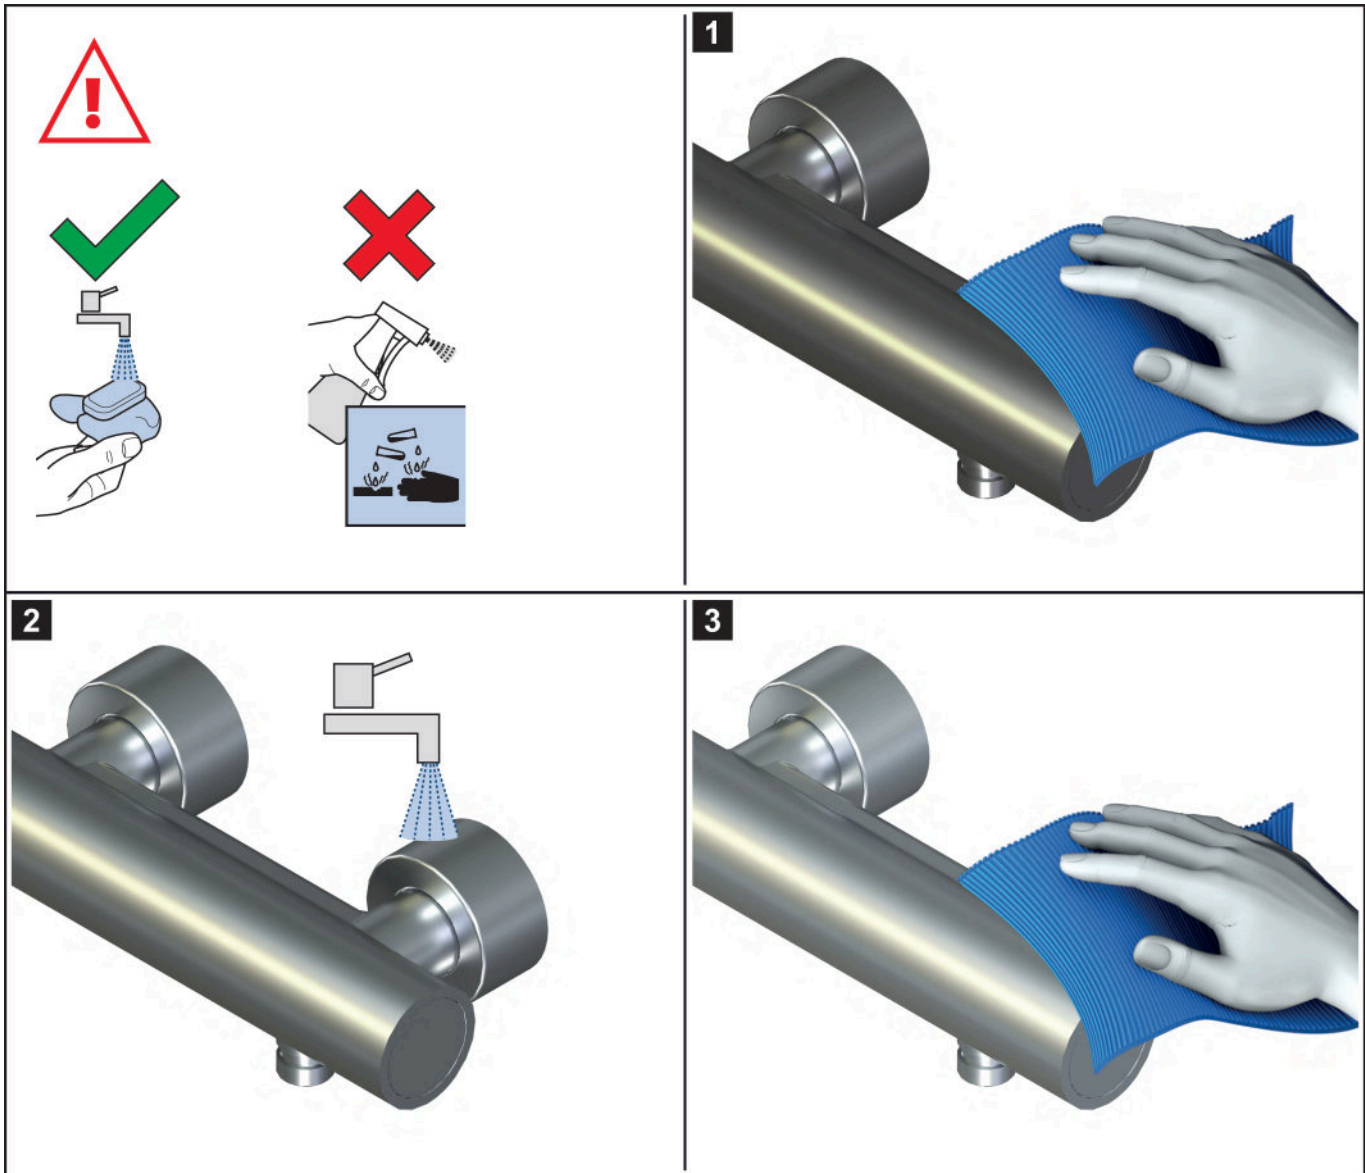

1. min

4a

	mm	inch
A	150	5 ²⁹ / ₃₂

4b

	mm	inch
A	150	5 ²⁹ / ₃₂

VILLEROY & BOCH

GERMANY

*Villeroy & Boch AG
Bathroom and Wellness Division
Headquarters
66693 Mettlach
Germany*