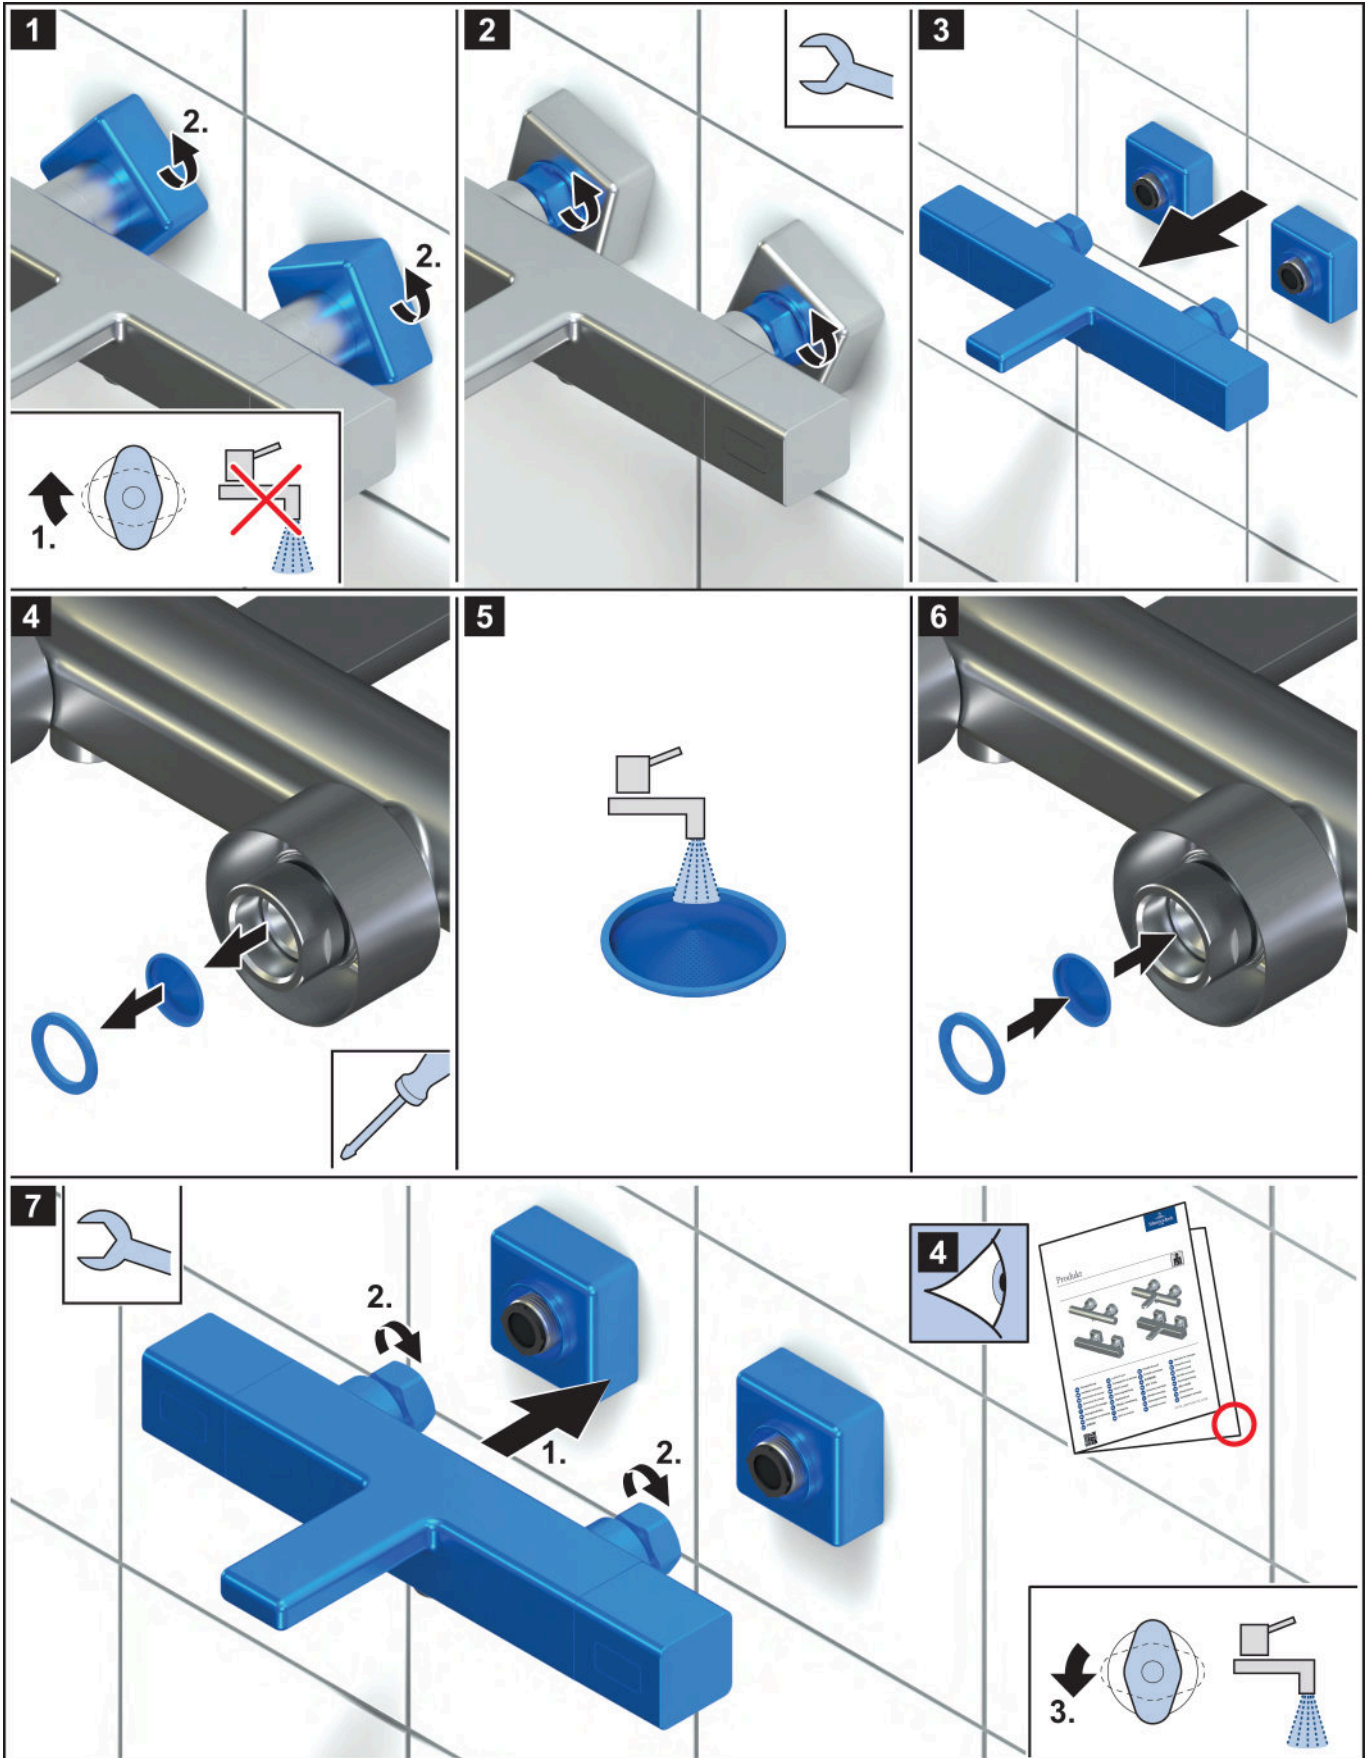

1. min

4a

	mm	inch
A	150	5 ²⁹ / ₃₂

4b

	mm	inch
A	150	5 ²⁹ / ₃₂

VILLEROY & BOCH

GERMANY

*Villeroy & Boch AG
Bathroom and Wellness Division
Headquarters
66693 Mettlach
Germany*