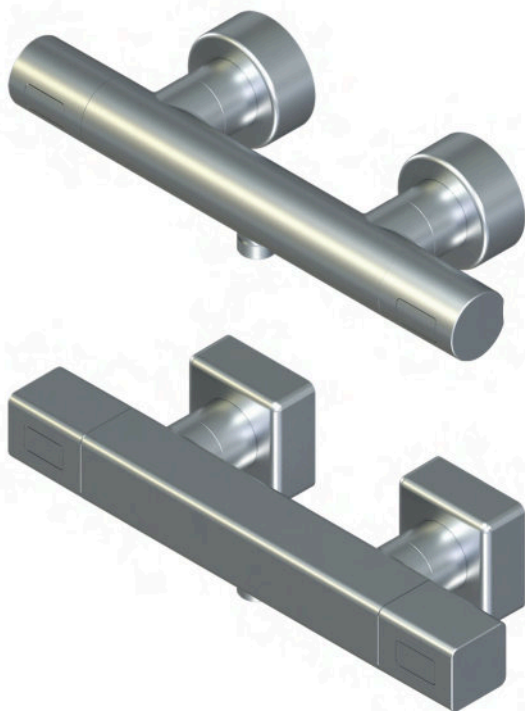

Universal Thermostat

DE Montageanleitung	AR دليل التركيب	HU Szerelési útmutató	PT Instruções de montagem
EN Installation instructions	BG Ръководство за монтаж	ID Petunjuk pemasangan	RO Manual de montaj
ES Instrucciones de montaje	CS Návod k montáži	JA 取付説明書	SK Návod na montáž
FR Instructions de montage	DA Monteringsvejledning	KO 설치 가이드	SL Navodila za montažo
IT Istruzioni per il montaggio	ET Paigaldusjuhend	LT Montavimo instrukcija	SV Monteringsanvisning
NL Montagehandleiding	EL Οδηγίες τοποθέτησης	LV Montāžas instrukcija	TH คู่มือการติดตั้ง
RU Инструкция по монтажу	FI Asennusohje	NO Monteringsanvisning	TR Montaj kılavuzu
ZH 安装说明	HR Uputa za montažu	PL Instrukcja montażu	UK Інструкція з монтажу