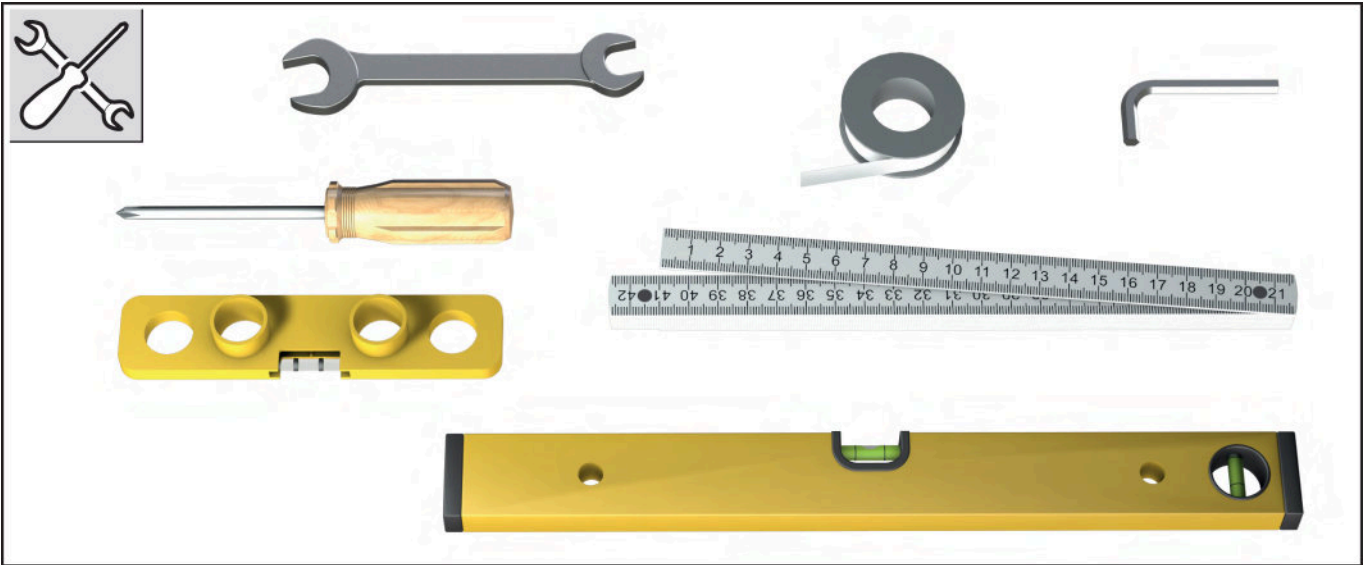

i

< 1000 kPa (10bar)

< 60 °C
< 140 °F

~ 10 °C
~ 50 °F

1

2

15,5 mm

3

1. min

4a

	mm	inch
A	150	5 ²⁹ / ₃₂

4b

	mm	inch
A	150	5 ²⁹ / ₃₂

VILLEROY & BOCH

GERMANY

*Villeroy & Boch AG
Bathroom and Wellness Division
Headquarters
66693 Mettlach
Germany*