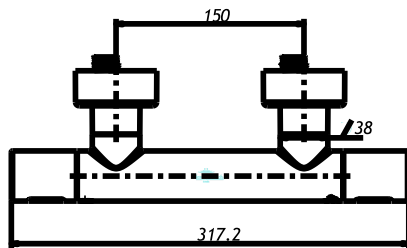

UNIVERSAL SHOWER ASSORTMENT UNIVERSAL TAPS & FITTINGS

PRODUCT INFORMATION

Article title	Villeroy & Boch Universal Taps & Fittings Shower thermostat Round, Chrome
Article number	TVS00001700061
Assembly / Assembly type	wall-mounted
Scope of delivery	1 x fastening , 1 x installation instructions
Length in mm	104
Width in mm	317
Height in mm	65
Collection	Universal Taps & Fittings
Weight in kg	1.77
Material	Brass
Surface	glossy
Colour name	Chrome
EAN number	4062373804858
Model number	TVS000017000
Material	Brass
Volume	0,615
Connection dimensions	150
Swivel aerator	No
Thermostat	Yes
Cool Tap	Yes

COLOURS

Colour	Description	Article number	EAN
	Chrome	TVS00001700061	4062373804858

UNIVERSAL SHOWER ASSORTMENT UNIVERSAL TAPS & FITTINGS

TECHNICAL DRAWINGS

TVS000017000

Universal Showers TVS000017000	 Villeroy & Boch 1748
V01 / 02.09.2022	

BATH & SHOWER MIXER UNIVERSAL TAPS & FITTINGS

PRODUCT INFORMATION

Article title	Villeroy & Boch Universal Taps & Fittings Bath thermostat for Bathtub Round, Chrome
Article number	TVT00000100061
Assembly / Assembly type	wall-mounted
Scope of delivery	1 x fastening , 1 x installation instructions
Length in mm	203
Width in mm	317
Height in mm	65
Collection	Universal Taps & Fittings
Weight in kg	2.232
Material	Brass
Surface	glossy
Colour name	Chrome
EAN number	4062373804865
Model number	TVT000001000
Tap smartpressure	Constant water flow rate for washbasin mixers regardless of pressure fluctuations in the piping system
Length of spout in mm	93
Material	Brass
Volume	0,615
Connection dimensions	150
Swivel aerator	No
Thermostat	Yes
Cool Tap	Yes

COLOURS

Colour	Description	Article number	EAN
	Chrome	TVT00000100061	4062373804865

BATH & SHOWER MIXER UNIVERSAL TAPS & FITTINGS

CHARACTERISTICS

Constant water flow rate for washbasin mixers regardless of pressure fluctuations in the piping system