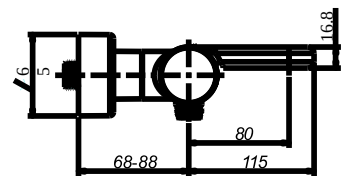

UNIVERSAL SHOWER ASSORTMENT UNIVERSAL TAPS & FITTINGS

PRODUCT INFORMATION

Article title	Villeroy & Boch Universal Taps & Fittings Shower thermostat Round, Chrome
Article number	TVS00001700061
Assembly / Assembly type	wall-mounted
Scope of delivery	1 x fastening , 1 x installation instructions
Length in mm	104
Width in mm	317
Height in mm	65
Collection	Universal Taps & Fittings
Weight in kg	1.77
Material	Brass
Surface	glossy
Colour name	Chrome
EAN number	4062373804858
Model number	TVS000017000
Material	Brass
Volume	0,615
Connection dimensions	150
Swivel aerator	No
Thermostat	Yes
Cool Tap	Yes

BATH & SHOWER MIXER UNIVERSAL TAPS & FITTINGS

PRODUCT INFORMATION

Article title	Villeroy & Boch Universal Taps & Fittings Bath thermostat for Bathtub Round, Chrome
Article number	TVT00000100061
Assembly / Assembly type	wall-mounted
Scope of delivery	1 x fastening , 1 x installation instructions
Length in mm	203
Width in mm	317
Height in mm	65
Collection	Universal Taps & Fittings
Weight in kg	2.232
Material	Brass
Surface	glossy
Colour name	Chrome
EAN number	4062373804865
Model number	TVT000001000
Tap smartpressure	Constant water flow rate for washbasin mixers regardless of pressure fluctuations in the piping system
Length of spout in mm	93
Material	Brass
Volume	0,615
Connection dimensions	150
Swivel aerator	No
Thermostat	Yes
Cool Tap	Yes

COLOURS

Colour	Description	Article number	EAN
	Chrome	TVT00000100061	4062373804865

BATH & SHOWER MIXER UNIVERSAL TAPS & FITTINGS

CHARACTERISTICS

Constant water flow rate for washbasin mixers regardless of pressure fluctuations in the piping system

BATH & SHOWER MIXER UNIVERSAL TAPS & FITTINGS

TECHNICAL DRAWINGS

TVT000001000

Universal Showers TVS000001000	 Villeroy & Boch 1748
V01 / 02.09.2022	