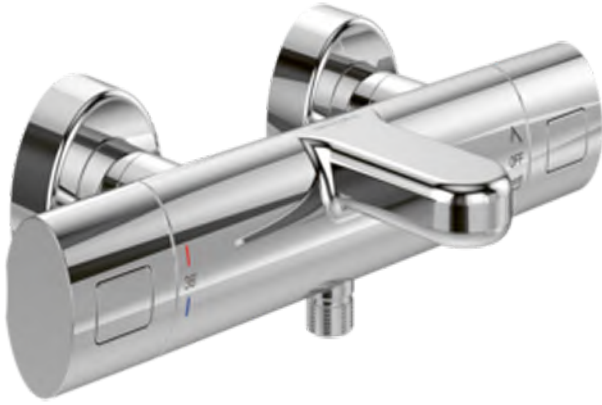

UNIVERSAL SHOWER ASSORTMENT UNIVERSAL TAPS & FITTINGS

PRODUCT INFORMATION

Article title	Villeroy & Boch Universal Taps & Fittings Shower thermostat Round, Chrome
Article number	TVS00001700061
Assembly / Assembly type	wall-mounted
Scope of delivery	1 x fastening , 1 x installation instructions
Length in mm	104
Width in mm	317
Height in mm	65
Collection	Universal Taps & Fittings
Weight in kg	1.77
Material	Brass
Surface	glossy
Colour name	Chrome
EAN number	4062373804858
Model number	TVS000017000
Material	Brass
Volume	0,615
Connection dimensions	150
Swivel aerator	No
Thermostat	Yes
Cool Tap	Yes

COLOURS

Colour	Description	Article number	EAN
	Chrome	TVS00001700061	4062373804858

UNIVERSAL SHOWER ASSORTMENT UNIVERSAL TAPS & FITTINGS

TECHNICAL DRAWINGS

TVS000017000

Universal Showers TVS000017000	 Villeroy & Boch 1748
V01 / 02.09.2022	

BATH & SHOWER MIXER UNIVERSAL TAPS & FITTINGS

PRODUCT INFORMATION

Article title	Villeroy & Boch Universal Taps & Fittings Bath thermostat for Bathtub Round, Chrome
Article number	TVT00000100061
Assembly / Assembly type	wall-mounted
Scope of delivery	1 x fastening , 1 x installation instructions
Length in mm	203
Width in mm	317
Height in mm	65
Collection	Universal Taps & Fittings
Weight in kg	2.232
Material	Brass
Surface	glossy
Colour name	Chrome
EAN number	4062373804865
Model number	TVT000001000
Tap smartpressure	Constant water flow rate for washbasin mixers regardless of pressure fluctuations in the piping system
Length of spout in mm	93
Material	Brass
Volume	0,615
Connection dimensions	150
Swivel aerator	No
Thermostat	Yes
Cool Tap	Yes

COLOURS

Colour	Description	Article number	EAN
	Chrome	TVT00000100061	4062373804865

BATH & SHOWER MIXER UNIVERSAL TAPS & FITTINGS

CHARACTERISTICS

Constant water flow rate for washbasin mixers regardless of pressure fluctuations in the piping system