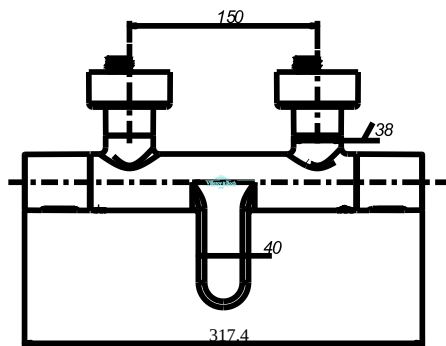

UNIVERSAL SHOWER ASSORTMENT UNIVERSAL TAPS & FITTINGS

PRODUCT INFORMATION

Article title	Villeroy & Boch Universal Taps & Fittings Shower thermostat Round, Chrome
Article number	TVS00001700061
Assembly / Assembly type	wall-mounted
Scope of delivery	1 x fastening , 1 x installation instructions
Length in mm	104
Width in mm	317
Height in mm	65
Collection	Universal Taps & Fittings
Weight in kg	1.77
Material	Brass
Surface	glossy
Colour name	Chrome
EAN number	4062373804858
Model number	TVS000017000
Material	Brass
Volume	0,615
Connection dimensions	150
Swivel aerator	No
Thermostat	Yes
Cool Tap	Yes

BATH & SHOWER MIXER UNIVERSAL TAPS & FITTINGS

PRODUCT INFORMATION

Article title	Villeroy & Boch Universal Taps & Fittings Bath thermostat for Bathtub Round, Chrome
Article number	TVT00000100061
Assembly / Assembly type	wall-mounted
Scope of delivery	1 x fastening , 1 x installation instructions
Length in mm	203
Width in mm	317
Height in mm	65
Collection	Universal Taps & Fittings
Weight in kg	2.232
Material	Brass
Surface	glossy
Colour name	Chrome
EAN number	4062373804865
Model number	TVT000001000
Tap smartpressure	Constant water flow rate for washbasin mixers regardless of pressure fluctuations in the piping system
Length of spout in mm	93
Material	Brass
Volume	0,615
Connection dimensions	150
Swivel aerator	No
Thermostat	Yes
Cool Tap	Yes

COLOURS

Colour	Description	Article number	EAN
	Chrome	TVT00000100061	4062373804865

BATH & SHOWER MIXER UNIVERSAL TAPS & FITTINGS

CHARACTERISTICS

Constant water flow rate for washbasin mixers regardless of pressure fluctuations in the piping system

BATH & SHOWER MIXER UNIVERSAL TAPS & FITTINGS

TECHNICAL DRAWINGS

TVT000001000

Universal Showers TVS000001000	 Villeroy & Boch 1748
V01 / 02.09.2022	