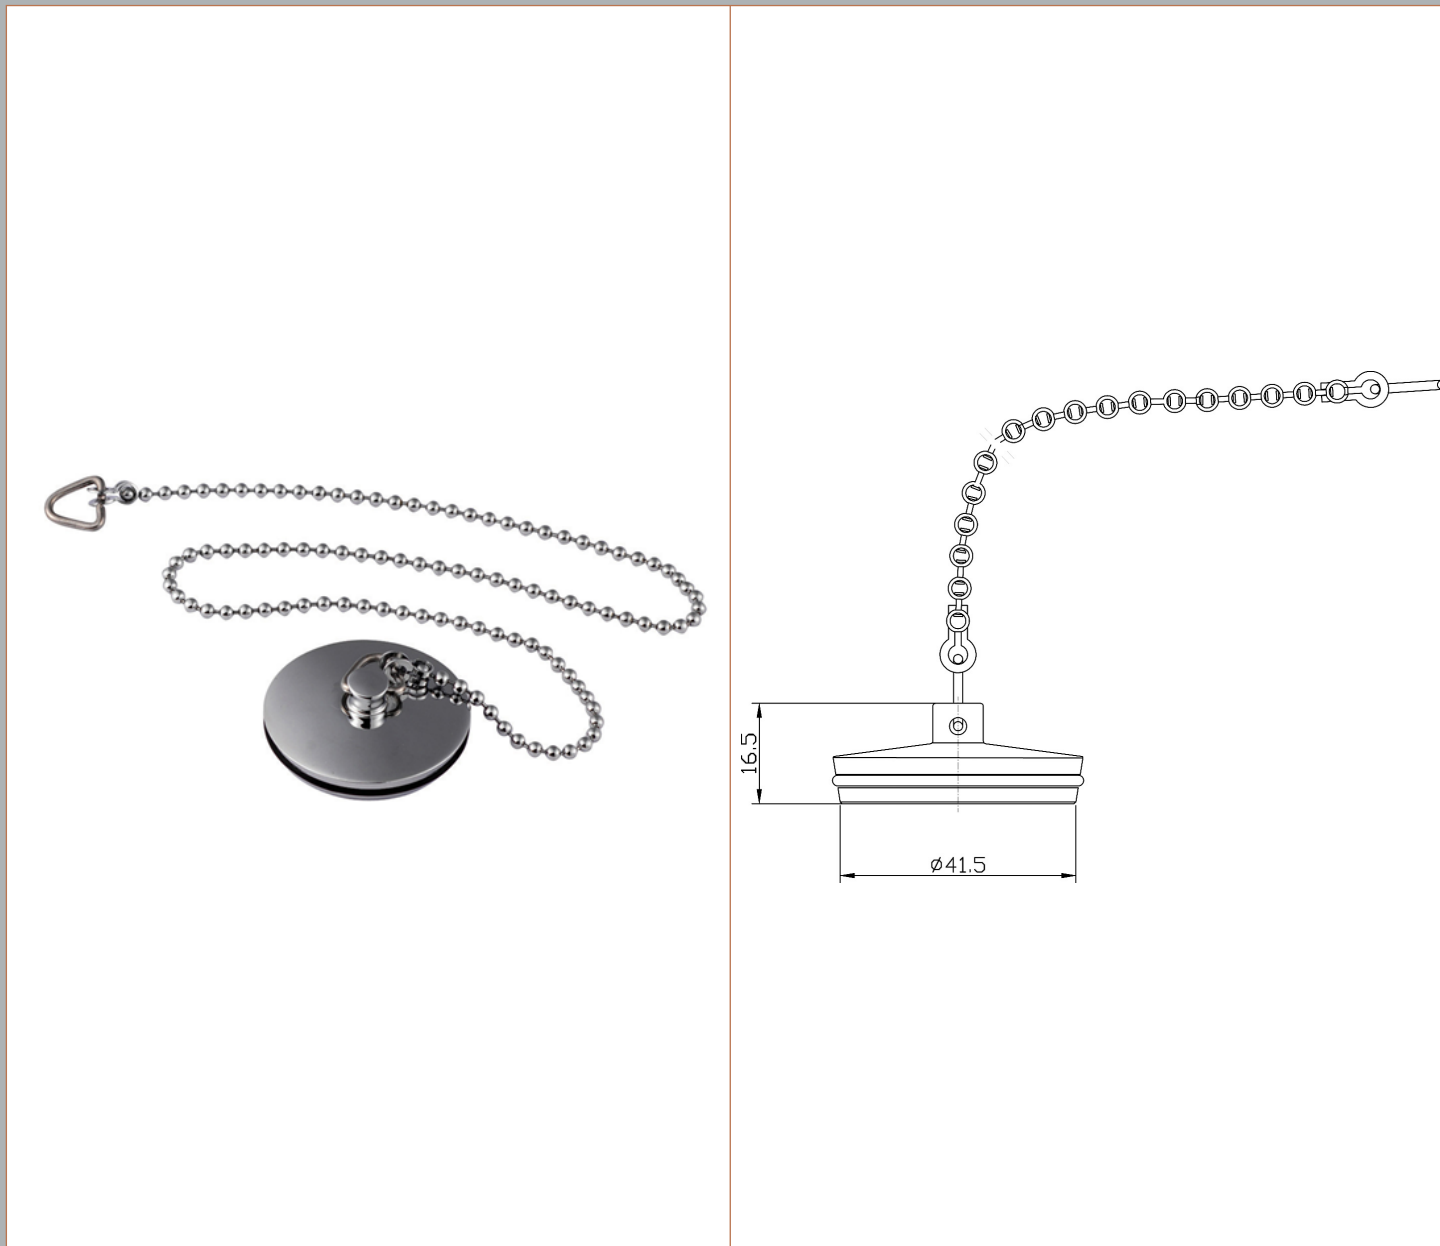

Sales Code: E315

Description: Bath Plug Assy.Ball Chain

### Product Dimensions

Length (mm):	
Width (mm):	42
Height (mm):	17
Depth (mm):	42
Nett Weight (kg):	0.05

### Product Details

Country of Origin:	China
Fitting Instruction:	No
CE & UKCA:	N/A
Product Material:	Brass
Heating Element Wattage:	Not Applicable
Colour/Finish:	Chrome
Product Diameter:	42mm
Connection Size:	11/2"