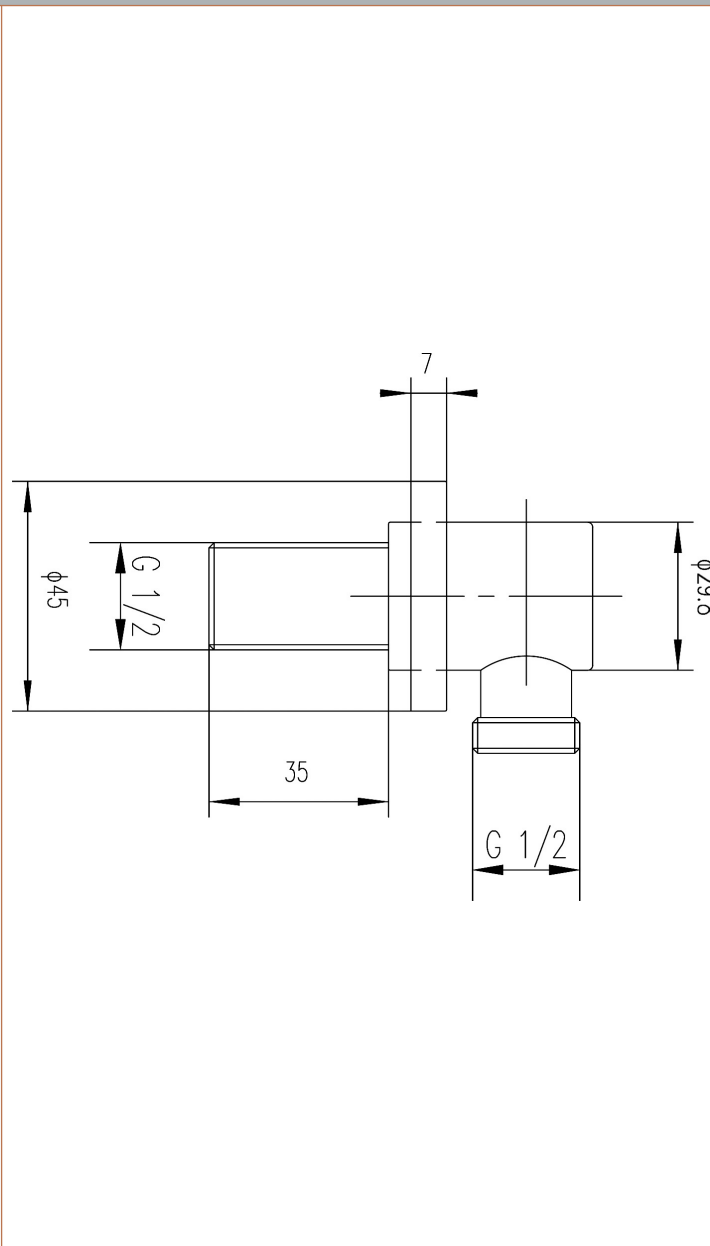

Sales Code: A3275

Description: Minimalist Outlet Elbow

### Product Dimensions

Length (mm):	
Width (mm):	45
Height (mm):	55
Depth (mm):	75
Nett Weight (kg):	0.27

### Packaging Dimensions

Length (mm):	85
Width (mm):	60
Height (mm):	60
Gross Weight (kg):	0.27

### Outer Box Dimensions (If Applicable)

Length (mm):	
Width (mm):	320
Height (mm):	230
Depth (mm):	320
Gross Weight (kg):	22
Barcode:	5055146136132