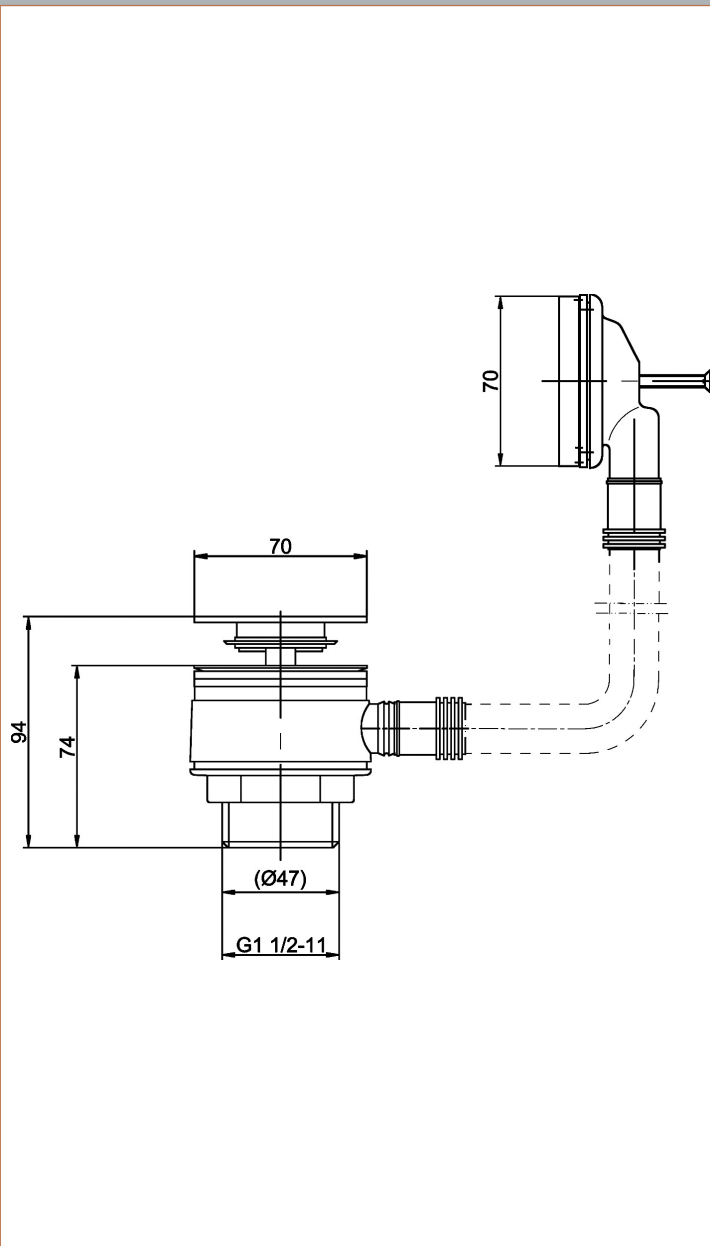

Sales Code: EK308

Description: Square Sprung Plug Bath Waste

Product Dimensions

Length (mm):	
Width (mm):	70
Height (mm):	70
Depth (mm):	94
Nett Weight (kg):	0.77

Packaging Dimensions

Height (mm):	205
Width (mm):	135
Depth (mm):	80
Gross Weight (kg):	0.77

Packaging Data

Box Colour:	White Cardboard Box
Box Qty:	1
Label Size:	100 x 50
Label Colour:	White Label
Label Qty:	2

Outer Box Dimensions (If Applicable)

Height (mm):	
Width (mm):	
Length (mm):	
Depth (mm):	
Gross Weight (kg):	23
Barcode:	5055146172505

Product Details

Country of Origin:	United Kingdom
Fitting Instruction:	No
CE & UKCA:	N/A
Product Material:	Brass
Heating Element Wattage:	Not Applicable
Colour/Finish:	Chrome
Product Diameter:	70mm
Connection Size:	1 1/2"