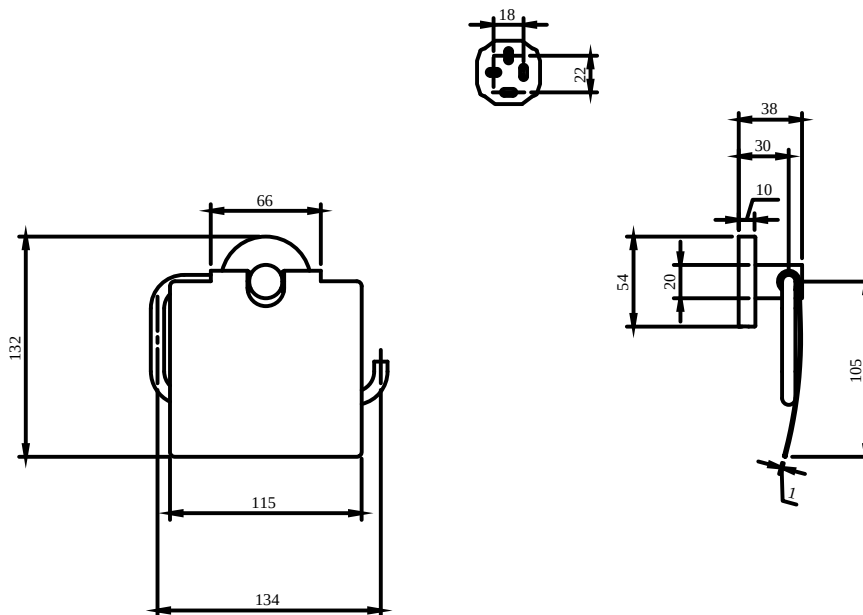

ACCESSORIES ELEMENTS - TENDER

PRODUCT INFORMATION

Article title	Villeroy & Boch Elements - Tender Toilet roll holder with cover, 134 x 38 x 132 mm, Chrome
Article number	TVA15101300061
Assembly / Assembly type	wall-mounted
Scope of delivery	1 x fastening , 1 x installation instructions
Length in mm	38
Width in mm	134
Height in mm	132
Collection	Elements - Tender
Weight in kg	0.365
Surface	glossy
Colour name	Chrome
EAN number	4051202855529
Model number	TVA151013000
Material	Zinc
Volume	2,17
Swivel aerator	No
Thermostat	No
Cool Tap	No

COLOURS

Colour	Description	Article number	EAN
	Chrome	TVA15101300061	4051202855529

ACCESSORIES ELEMENTS - TENDER

TECHNICAL DRAWINGS

TVA151013000

Elements - Tender TVA151013000	
V01 / 30.06.2021	Villeroy 174

ACCESSORIES ELEMENTS - TENDER

PRODUCT INFORMATION

Article title	Villeroy & Boch Elements - Tender Toilet roll holder without cover, 177 x 83 x 54 mm, Chrome
Article number	TVA15101400061
Assembly / Assembly type	wall-mounted
Scope of delivery	1 x fastening , 1 x installation instructions
Length in mm	83
Width in mm	177
Height in mm	54
Collection	Elements - Tender
Weight in kg	0.258
Surface	glossy
Colour name	Chrome
EAN number	4051202855512
Model number	TVA151014000
Material	Zinc
Volume	1,235
Swivel aerator	No
Thermostat	No
Cool Tap	No

COLOURS

Colour	Description	Article number	EAN
	Chrome	TVA15101400061	4051202855512

ACCESSORIES ELEMENTS - TENDER

TECHNICAL DRAWINGS

TVA151014000

Elements - Tender TVA151014000	 Villeroy 174
V01 / 30.06.2021	