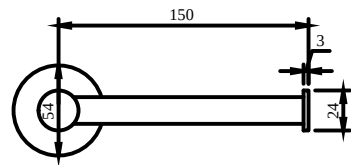

ACCESSORIES ELEMENTS - TENDER

TECHNICAL DRAWINGS

TVA151014000

Elements - Tender TVA151014000	 Villeroy 174
V01 / 30.06.2021