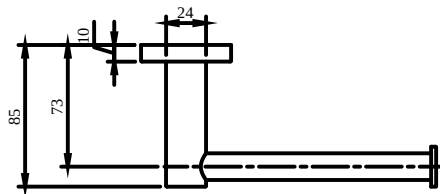

ACCESSORIES ELEMENTS - TENDER

TECHNICAL DRAWINGS

TVA151014000

Elements - Tender TVA151014000	 Villeroy 174
V01 / 30.06.2021