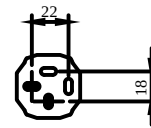

ACCESSORIES ELEMENTS - TENDER

TECHNICAL DRAWINGS

TVA151014000

Elements - Tender TVA151014000	 Villeroy 174
V01 / 30.06.2021