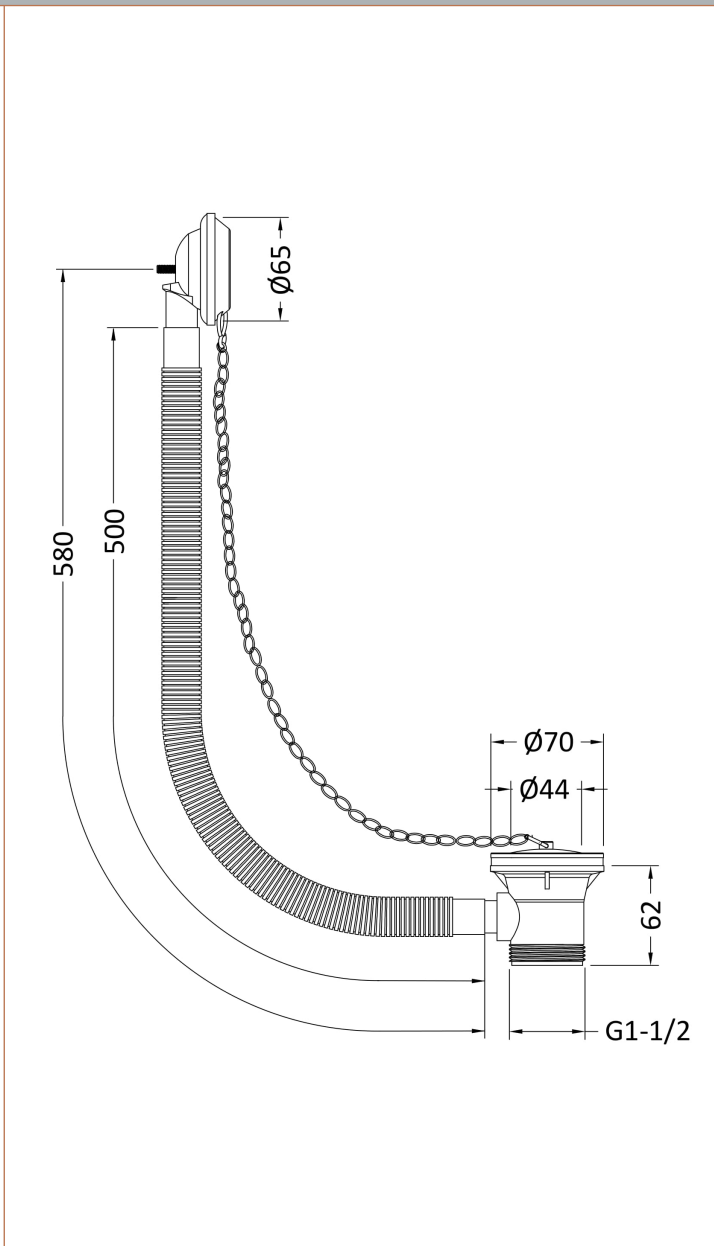

Sales Code: E348

Description: Retainer Bath Waste Brass & Link Chain

Product Dimensions

Length (mm):	
Width (mm):	70
Height (mm):	70
Depth (mm):	62
Nett Weight (kg):	0.28

Packaging Dimensions

Height (mm):	120
Width (mm):	80
Depth (mm):	155
Gross Weight (kg):	0.28

Packaging Data

Box Colour:	White Cardboard Box
Box Qty:	1
Label Size:	100 x 50
Label Colour:	White Label
Label Qty:	2

Outer Box Dimensions (If Applicable)

Height (mm):	
Width (mm):	
Length (mm):	
Depth (mm):	
Gross Weight (kg):	8
Barcode:	5055146106661

Product Details

Country of Origin:	China
Fitting Instruction:	No
CE & UKCA:	N/A
Product Material:	Brass
Heating Element Wattage:	Not Applicable
Colour/Finish:	Chrome
Product Diameter:	70mm
Connection Size:	1/2"