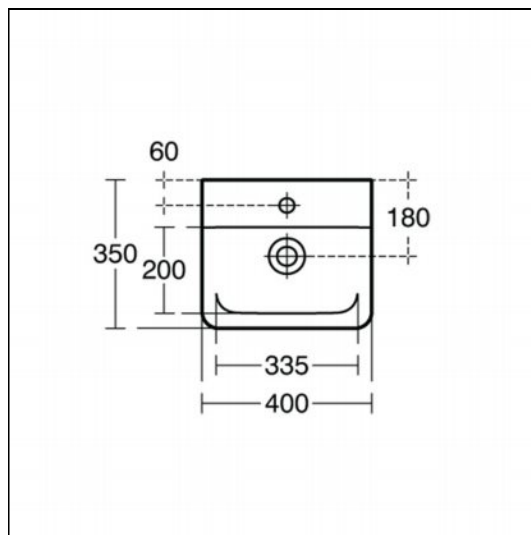

Edit L 40cm Handrinse Basin

ILLUSTRATED

S0815	Edit L 40cm Handrinse Basin, 1 taphole with overflow
E0157	Wall fixing set
BC710	Edit R rim mounted single lever basin mixer - with clicker waste
E0079	Trap 1¼" Contemporary metal bottle, 75mm seal

ILLUSTRATED PRODUCT DETAILS

Sizes

S0815 w:400

Weights

S0815 8.00 KG

E0157 0.16 KG

BC710 1.40 KG

E0079 1.45 KG

Materials

S0815 Fine Fireclay

E0157 Metal

BC710 Chrome Plated Brass

E0079 Chrome Plated Metal

Finishes

S0815 White (01)

E0157 Neutral / No Finish (67)

BC710 Chrome finish (AA)

E0079 Chrome (AA)

Flow rates

BC710 5 Litres per minute @ 3 bar pressure

Designer

Robin Levien, RDI

Standards

Washbasin to BS EN 14688 and BS EN 31

Special Notes

Washbasin wall mounted using E0157 wall fixing set

FEATURES