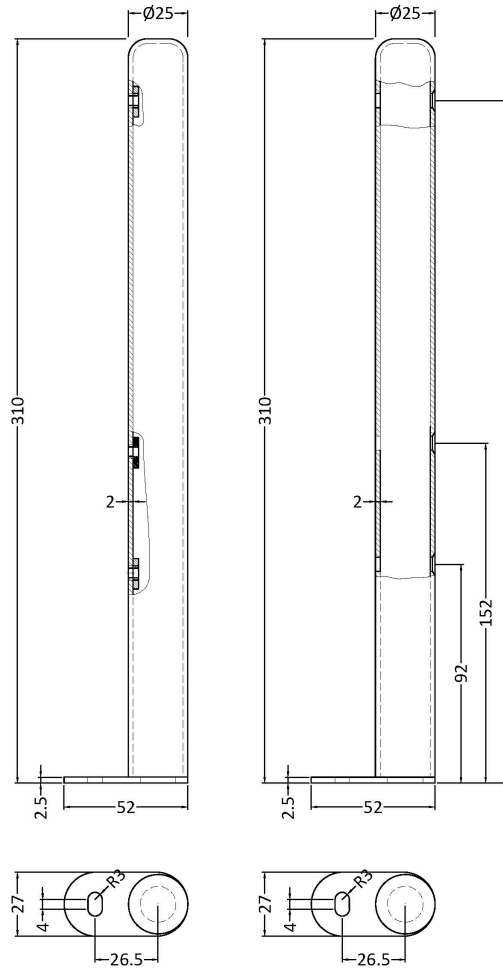

Sales Code: HX300

Description: Colosseum Floor Mounting Kit

Product Dimensions

Height (mm):	310
Width (mm):	27
Depth (mm):	52
Length (mm):	
Nett Weight (kg):	1.57

Packaging Dimensions

Height (mm):	50
Width (mm):	120
Length (mm):	400
Gross Weight (kg):	1.57

Packaging Data

Box Colour:	White Cardboard Box
Box Qty:	1
Label Size:	100 x 50
Label Colour:	White Label
Label Qty:	1

Outer Box Dimensions (If Applicable)

Height (mm):	
Width (mm):	
Length (mm):	
Gross Weight (kg):	
Barcode:	5055146171782

Product Details

Country of Origin:	China
Fitting Instruction:	No
Certification:	CE & UKCA: N/A RoHS: N/A WEEE: N/A
Colour/Finish:	White
RAL No:	9016
Product Material:	Steel
Heat Element Wattage:	Not Applicable
Heating Element Wattage Compatible:	N/A
BTU Outputs:	30°C / N/A 50°C / N/A 60°C /
Thermal Outputs: (Watts)	30°C / N/A 50°C / N/A 60°C /
Pipe Centres - If Vertical:	N/A
Pipe Centres - If Horizontal:	N/A
Max Projection:	
Tube Diameter:	N/A
Packaging Volume (L):	N/A
Wall to Centre of Tappings:	N/A
Floor to Centre of Tappings:	N/A
Dual Fuel:	N/A
IP Rating:	