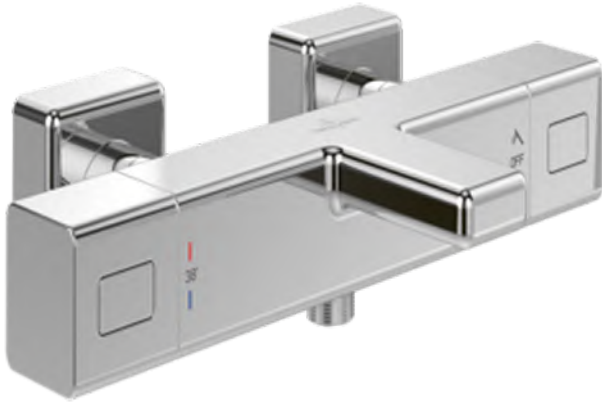

UNIVERSAL SHOWER ASSORTMENT UNIVERSAL TAPS & FITTINGS

PRODUCT INFORMATION

Article title	Villeroy & Boch Universal Taps & Fittings Shower thermostat Angular, Chrome
Article number	TVS00001800061
Assembly / Assembly type	wall-mounted
Scope of delivery	1 x fastening , 1 x installation instructions
Length in mm	104
Width in mm	317
Height in mm	65
Collection	Universal Taps & Fittings
Weight in kg	2
Material	Brass
Surface	glossy
Colour name	Chrome
EAN number	4062373804872
Model number	TVS000018000
Material	Brass
Volume	0,615
Connection dimensions	150
Swivel aerator	No
Thermostat	Yes
Cool Tap	Yes

COLOURS

Colour	Description	Article number	EAN
	Chrome	TVS00001800061	4062373804872

UNIVERSAL SHOWER ASSORTMENT UNIVERSAL TAPS & FITTINGS

TECHNICAL DRAWINGS

TVS000018000

Universal Showers TVS000018000	 Villeroy & Boch 1748
V01 / 02.09.2022	

BATH & SHOWER MIXER UNIVERSAL TAPS & FITTINGS

PRODUCT INFORMATION

Article title	Villeroy & Boch Universal Taps & Fittings Bath thermostat for Bathtub Angular, Chrome
Article number	TVT00000200061
Assembly / Assembly type	wall-mounted
Scope of delivery	1 x fastening , 1 x installation instructions
Length in mm	202
Width in mm	317
Height in mm	65
Collection	Universal Taps & Fittings
Weight in kg	2.522
Material	Brass
Surface	glossy
Colour name	Chrome
EAN number	4062373804889
Model number	TVT000002000
Easy clean	Longer service life: optimum limescale removal by simply rubbing nozzles and aerators clean
Tap smartpressure	Constant water flow rate for washbasin mixers regardless of pressure fluctuations in the piping system
Length of spout in mm	93
Material	Brass
Volume	0,615
Connection dimensions	150
Swivel aerator	No
Thermostat	Yes
Cool Tap	Yes

COLOURS

Colour	Description	Article number	EAN
	Chrome	TVT00000200061	4062373804889

BATH & SHOWER MIXER UNIVERSAL TAPS & FITTINGS

CHARACTERISTICS

Constant water flow rate for washbasin mixers regardless of pressure fluctuations in the piping system