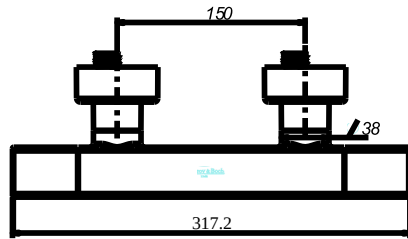

UNIVERSAL SHOWER ASSORTMENT UNIVERSAL TAPS & FITTINGS

PRODUCT INFORMATION

Article title	Villeroy & Boch Universal Taps & Fittings Shower thermostat Angular, Chrome
Article number	TVS00001800061
Assembly / Assembly type	wall-mounted
Scope of delivery	1 x fastening , 1 x installation instructions
Length in mm	104
Width in mm	317
Height in mm	65
Collection	Universal Taps & Fittings
Weight in kg	2
Material	Brass
Surface	glossy
Colour name	Chrome
EAN number	4062373804872
Model number	TVS000018000
Material	Brass
Volume	0,615
Connection dimensions	150
Swivel aerator	No
Thermostat	Yes
Cool Tap	Yes

COLOURS

Colour	Description	Article number	EAN
	Chrome	TVS00001800061	4062373804872

UNIVERSAL SHOWER ASSORTMENT UNIVERSAL TAPS & FITTINGS

TECHNICAL DRAWINGS

TVS000018000

Universal Showers TVS000018000	 Villeroy & Boch 1748
V01 / 02.09.2022	

BATH & SHOWER MIXER UNIVERSAL TAPS & FITTINGS

PRODUCT INFORMATION

Article title	Villeroy & Boch Universal Taps & Fittings Bath thermostat for Bathtub Angular, Chrome
Article number	TVT00000200061
Assembly / Assembly type	wall-mounted
Scope of delivery	1 x fastening , 1 x installation instructions
Length in mm	202
Width in mm	317
Height in mm	65
Collection	Universal Taps & Fittings
Weight in kg	2.522
Material	Brass
Surface	glossy
Colour name	Chrome
EAN number	4062373804889
Model number	TVT000002000
Easy clean	Longer service life: optimum limescale removal by simply rubbing nozzles and aerators clean
Tap smartpressure	Constant water flow rate for washbasin mixers regardless of pressure fluctuations in the piping system
Length of spout in mm	93
Material	Brass
Volume	0,615
Connection dimensions	150
Swivel aerator	No
Thermostat	Yes
Cool Tap	Yes

COLOURS

Colour	Description	Article number	EAN
	Chrome	TVT00000200061	4062373804889

BATH & SHOWER MIXER UNIVERSAL TAPS & FITTINGS

CHARACTERISTICS

Constant water flow rate for washbasin mixers regardless of pressure fluctuations in the piping system