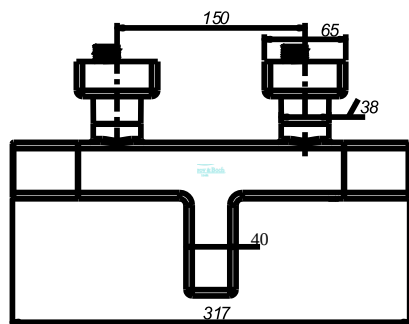

UNIVERSAL SHOWER ASSORTMENT UNIVERSAL TAPS & FITTINGS

PRODUCT INFORMATION

Article title	Villeroy & Boch Universal Taps & Fittings Shower thermostat Angular, Chrome
Article number	TVS00001800061
Assembly / Assembly type	wall-mounted
Scope of delivery	1 x fastening , 1 x installation instructions
Length in mm	104
Width in mm	317
Height in mm	65
Collection	Universal Taps & Fittings
Weight in kg	2
Material	Brass
Surface	glossy
Colour name	Chrome
EAN number	4062373804872
Model number	TVS000018000
Material	Brass
Volume	0,615
Connection dimensions	150
Swivel aerator	No
Thermostat	Yes
Cool Tap	Yes

BATH & SHOWER MIXER UNIVERSAL TAPS & FITTINGS

PRODUCT INFORMATION

Article title	Villeroy & Boch Universal Taps & Fittings Bath thermostat for Bathtub Angular, Chrome
Article number	TVT00000200061
Assembly / Assembly type	wall-mounted
Scope of delivery	1 x fastening , 1 x installation instructions
Length in mm	202
Width in mm	317
Height in mm	65
Collection	Universal Taps & Fittings
Weight in kg	2.522
Material	Brass
Surface	glossy
Colour name	Chrome
EAN number	4062373804889
Model number	TVT000002000
Easy clean	Longer service life: optimum limescale removal by simply rubbing nozzles and aerators clean
Tap smartpressure	Constant water flow rate for washbasin mixers regardless of pressure fluctuations in the piping system
Length of spout in mm	93
Material	Brass
Volume	0,615
Connection dimensions	150
Swivel aerator	No
Thermostat	Yes
Cool Tap	Yes

COLOURS

Colour	Description	Article number	EAN
	Chrome	TVT00000200061	4062373804889

BATH & SHOWER MIXER UNIVERSAL TAPS & FITTINGS

CHARACTERISTICS

Constant water flow rate for washbasin mixers regardless of pressure fluctuations in the piping system

Longer service life: optimum limescale removal by simply rubbing nozzles and aerators clean

BATH & SHOWER MIXER UNIVERSAL TAPS & FITTINGS

TECHNICAL DRAWINGS

TVT000002000

Universal Showers TVS000002000	 Villeroy & Boch 1748
V01 / 02.09.2022	