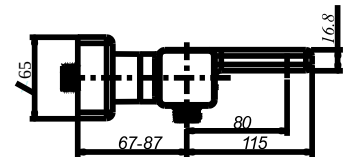

UNIVERSAL SHOWER ASSORTMENT UNIVERSAL TAPS & FITTINGS

PRODUCT INFORMATION

Article title	Villeroy & Boch Universal Taps & Fittings Shower thermostat Angular, Chrome
Article number	TVS00001800061
Assembly / Assembly type	wall-mounted
Scope of delivery	1 x fastening , 1 x installation instructions
Length in mm	104
Width in mm	317
Height in mm	65
Collection	Universal Taps & Fittings
Weight in kg	2
Material	Brass
Surface	glossy
Colour name	Chrome
EAN number	4062373804872
Model number	TVS000018000
Material	Brass
Volume	0,615
Connection dimensions	150
Swivel aerator	No
Thermostat	Yes
Cool Tap	Yes

BATH & SHOWER MIXER UNIVERSAL TAPS & FITTINGS

PRODUCT INFORMATION

Article title	Villeroy & Boch Universal Taps & Fittings Bath thermostat for Bathtub Angular, Chrome
Article number	TVT00000200061
Assembly / Assembly type	wall-mounted
Scope of delivery	1 x fastening , 1 x installation instructions
Length in mm	202
Width in mm	317
Height in mm	65
Collection	Universal Taps & Fittings
Weight in kg	2.522
Material	Brass
Surface	glossy
Colour name	Chrome
EAN number	4062373804889
Model number	TVT000002000
Easy clean	Longer service life: optimum limescale removal by simply rubbing nozzles and aerators clean
Tap smartpressure	Constant water flow rate for washbasin mixers regardless of pressure fluctuations in the piping system
Length of spout in mm	93
Material	Brass
Volume	0,615
Connection dimensions	150
Swivel aerator	No
Thermostat	Yes
Cool Tap	Yes

COLOURS

Colour	Description	Article number	EAN
	Chrome	TVT00000200061	4062373804889

BATH & SHOWER MIXER UNIVERSAL TAPS & FITTINGS

CHARACTERISTICS

Constant water flow rate for washbasin mixers regardless of pressure fluctuations in the piping system

Longer service life: optimum limescale removal by simply rubbing nozzles and aerators clean

BATH & SHOWER MIXER UNIVERSAL TAPS & FITTINGS

TECHNICAL DRAWINGS

TVT000002000

Universal Showers TVS000002000	 Villeroy & Boch 1748
V01 / 02.09.2022	