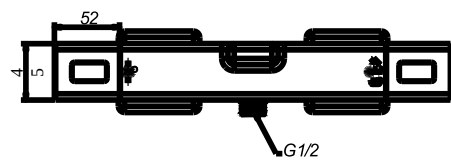

BATH & SHOWER MIXER UNIVERSAL TAPS & FITTINGS

TECHNICAL DRAWINGS

TVT000002000

Universal Showers TVS000002000	 Villeroy & Boch 1748
V01 / 02.09.2022