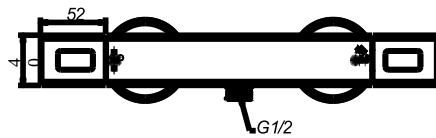

UNIVERSAL SHOWER ASSORTMENT UNIVERSAL TAPS & FITTINGS

PRODUCT INFORMATION

Article title	Villeroy & Boch Universal Taps & Fittings Shower thermostat Angular, Chrome
Article number	TVS00001800061
Assembly / Assembly type	wall-mounted
Scope of delivery	1 x fastening , 1 x installation instructions
Length in mm	104
Width in mm	317
Height in mm	65
Collection	Universal Taps & Fittings
Weight in kg	2
Material	Brass
Surface	glossy
Colour name	Chrome
EAN number	4062373804872
Model number	TVS000018000
Material	Brass
Volume	0,615
Connection dimensions	150
Swivel aerator	No
Thermostat	Yes
Cool Tap	Yes

COLOURS

Colour	Description	Article number	EAN
	Chrome	TVS00001800061	4062373804872

UNIVERSAL SHOWER ASSORTMENT UNIVERSAL TAPS & FITTINGS

TECHNICAL DRAWINGS

TVS000018000

Universal Showers TVS000018000	 Villeroy & Boch 1748
V01 / 02.09.2022	

BATH & SHOWER MIXER UNIVERSAL TAPS & FITTINGS

PRODUCT INFORMATION

Article title	Villeroy & Boch Universal Taps & Fittings Bath thermostat for Bathtub Angular, Chrome
Article number	TVT00000200061
Assembly / Assembly type	wall-mounted
Scope of delivery	1 x fastening , 1 x installation instructions
Length in mm	202
Width in mm	317
Height in mm	65
Collection	Universal Taps & Fittings
Weight in kg	2.522
Material	Brass
Surface	glossy
Colour name	Chrome
EAN number	4062373804889
Model number	TVT000002000
Easy clean	Longer service life: optimum limescale removal by simply rubbing nozzles and aerators clean
Tap smartpressure	Constant water flow rate for washbasin mixers regardless of pressure fluctuations in the piping system
Length of spout in mm	93
Material	Brass
Volume	0,615
Connection dimensions	150
Swivel aerator	No
Thermostat	Yes
Cool Tap	Yes

COLOURS

Colour	Description	Article number	EAN
	Chrome	TVT00000200061	4062373804889

BATH & SHOWER MIXER UNIVERSAL TAPS & FITTINGS

CHARACTERISTICS

Constant water flow rate for washbasin mixers regardless of pressure fluctuations in the piping system