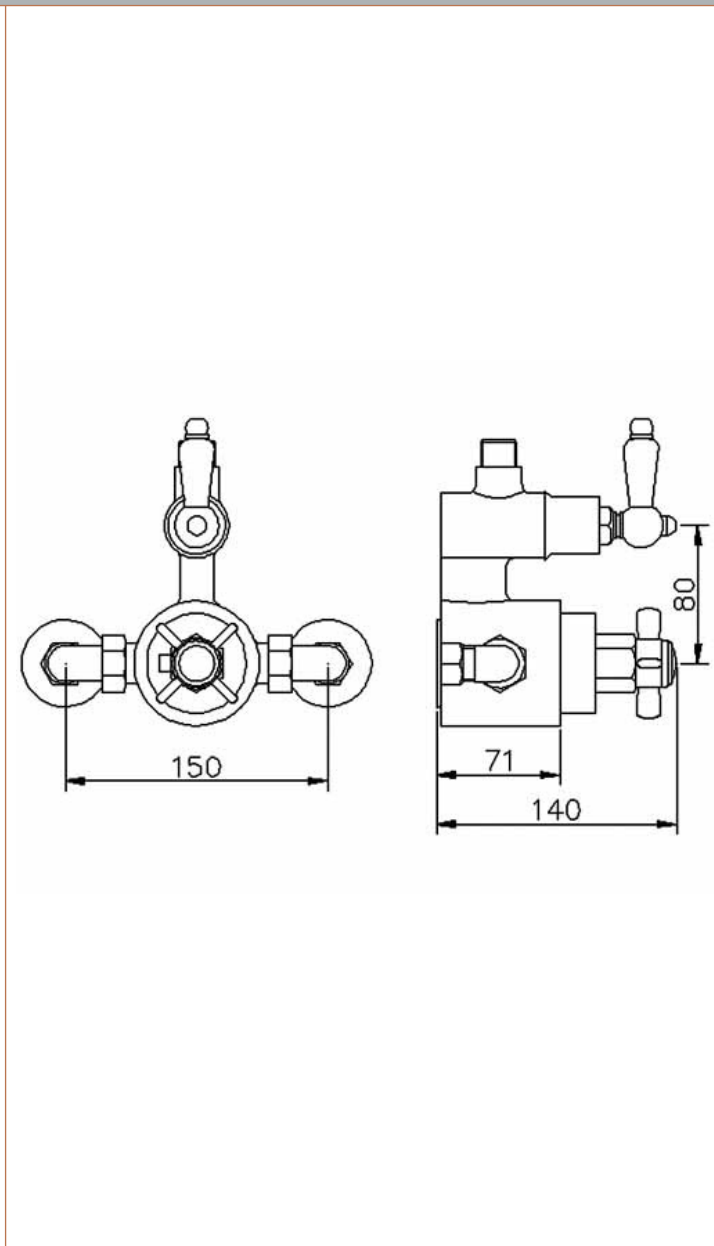

Sales Code: CP148

Description: Trad Twin Exp Valve And Rigid Riser Kit

Product Dimensions

Length (mm):	
Width (mm):	
Height (mm):	
Depth (mm):	
Nett Weight (kg):	0.55

Packaging Dimensions

Length (mm):	550
Width (mm):	550
Height (mm):	550
Gross Weight (kg):	0.55

Packaging Data

Box Colour:	
Box Qty:	0
Label Size:	0 x 0
Label Colour:	
Label Qty:	0

Outer Box Dimensions (If Applicable)

Length (mm):	
Width (mm):	
Height (mm):	
Depth (mm):	
Gross Weight (kg):	
Barcode:	5055369037179

Product Details

Country of Origin:	
Fitting Instruction:	No
Product Material:	
Mount Type:	
Outlet Elbow Supplied:	
Easy Clean:	
Head Included:	
Handset Included:	
Body Jets Included:	
No of Body Jets:	
Operating Pressure (bar):	
Valve/Cartridge Type:	
Flow Rates (L/min):	0.1 bar: 0.5 bar: 1 bar: 2 bar: 3 bar:
TMV2 Approved:	Approval No:
TMV3 Approved:	Approval No:
WRAS Approved:	Approval No:
Head Function:	
Handset Function:	
Body Jet Info:	
Pipe Size:	
Pipe Centres:	
Colour/Finish:	
Hose Included:	
No. of Outlets:	