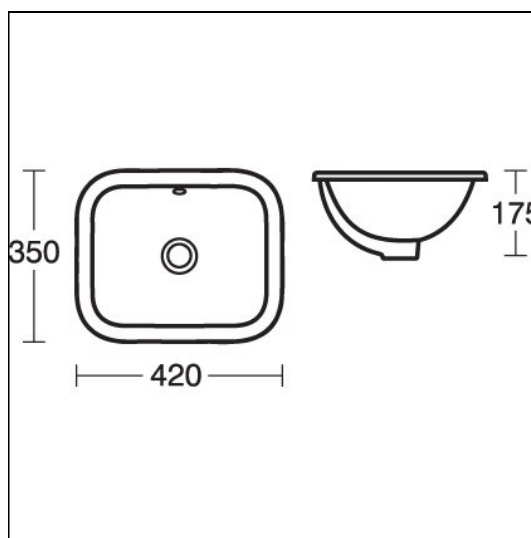

Edit S 42cm Countertop Washbasin

ILLUSTRATED

- **S0810** Edit S 42cm Countertop Washbasin, no taphole with overflow
- **S8722** Waste 1¼" brass strainer waste, 80mm slotted tail
- **S8910** Trap 1¼" plastic bottle, 75mm seal, multi-purpose outlet

OPTIONS

- **A4852** Sensorflow 21 compact washbasin mounted spout with integral sensor, 3.7 litre per minute aerated spray outlet, combined inlet servicing valve and filter, mains

ILLUSTRATED PRODUCT DETAILS

Sizes

S0810 w:420

Weights

S0810 5.05 KG

S8722 0.22 KG

S8910 0.20 KG

Materials

S0810 Vitreous China

S8722 Chrome Plated Metal

S8910 Plastic

Finishes

S0810 ☐ White (01)

S8722 ☐ Chrome (AA)

S8910 ☐ Neutral / No Finish (67)

Designer

Robin Levien, RDI

Standards

Washbasin to BS EN 14688 and BS EN 31

Special Notes

Self rimming for drop-in installation as per template supplied. Joint sealed with waterproof sealant (not supplied). Consideration should be given to safe hot water delivery and the use of an appropriate temperature reduction device (see A5900AA or Part G for guidance).

FEATURES