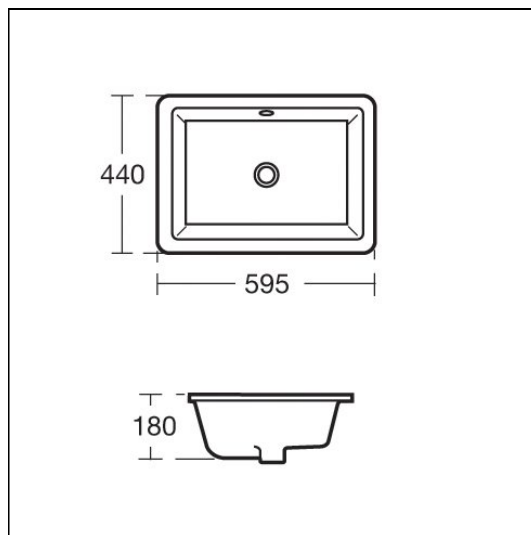

Edit S 60cm Under Countertop Washbasin

ILLUSTRATED

- S0808** Edit S 60cm Under Countertop Washbasin, no taphole with overflow
- A4852** Sensorflow 21 compact washbasin mounted spout with integral sensor, 3.7 litre per minute aerated spray outlet, combined inlet servicing valve and filter, mains
- S8733** Waste 1¼" brass anti theft swivel plug waste, 80mm slotted tail
- S8910** Trap 1¼" plastic bottle, 75mm seal, multi-purpose outlet

ILLUSTRATED PRODUCT DETAILS

Sizes

S0808 w:600

Weights

S0808 17.00 KG

A4852 1.60 KG

S8733 0.35 KG

S8910 0.20 KG

S8733  Chrome (AA)

S8910  Neutral / No Finish (67)

Flow rates

A4852 3.7 Litres per minute @ 3 bar pressure

FINISH OPTIONS

 (AA) Chrome

 (GN) Ultra Steel

Standards

Washbasin to BS EN 14688 and BS EN 31

Special Notes

This washbasin is not suitable for separate pillar taps. Washbasin mounted on underside of countertop using fixing clips (supplied). Joint sealed using waterproof sealant (not supplied).