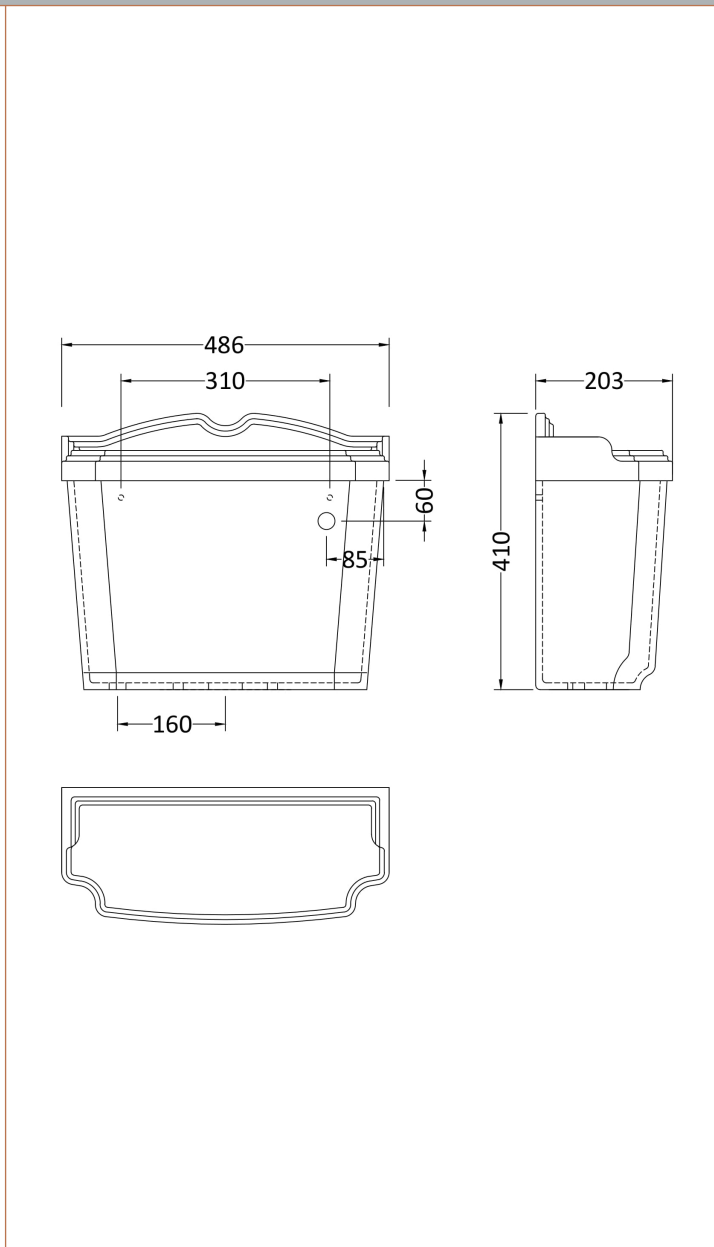

Sales Code: Clg003

Description: Legend Close Coupled Wc

Packaging Details

Barcode: 5055275866870

Sales Code: NCS400

Description: Legend Pan & Seat

Product Dimensions

Height (mm):	450
Width (mm):	370
Depth (mm):	710
Nett Weight (kg):	19.5

Packaging Dimensions

Height (mm):	490
Width (mm):	390
Depth (mm):	710
Gross Weight (kg):	22

Packaging Data

Box Colour:	Brown Cardboard Box - Printed
Box Qty:	1
Label Size:	100 x 50
Label Colour:	Not Applicable
Label Qty:	0

Outer Box Dimensions (If Applicable)

Height (mm):	
Width (mm):	
Depth (mm):	
Gross Weight (kg):	
Barcode:	5060272822699

Product Details

Country of Origin:	China
Fitting Instruction:	No
Certification: CE & UKCA:	N/A WRAS: N/A WRAS No: N/A
Product Material:	Vitreous China
Fixing Supplied:	No

Sales Code: NCS401

Description: Legend Cistern Inc Chrome Handle

Product Dimensions	
Height (mm):	370
Width (mm):	490
Depth (mm):	200
Nett Weight (kg):	14.2
Packaging Dimensions	
Height (mm):	390
Width (mm):	500
Depth (mm):	200
Gross Weight (kg):	15.7
Packaging Data	
Box Colour:	Brown Cardboard Box - Printed
Box Qty:	1
Label Size:	100 x 50
Label Colour:	Not Applicable
Label Qty:	0
Outer Box Dimensions (If Applicable)	
Height (mm):	
Width (mm):	
Depth (mm):	
Gross Weight (kg):	
Barcode:	5060272822705
Product Details	
Country of Origin:	China
Fitting Instruction:	No
Certification: CE & UKCA:	N/A WRAS: N/A WRAS No: N/A
Product Material:	Vitreous China
Fixing Supplied:	No
Pans/Bidets:	Trap Style: Not Applicable Includes Seat: Not Applicable
Seats:	Seat Type: Not Applicable Material: Not Applicable Function: Not Applicable Hinge Type: Not Applicable Hinge Material: Not Applicable
Cisterns:	Operating Type: Lever Fittings: Loose Single 6L Lever Type: Plastic Chrome Platec
Basins:	Tap Hole: Not Applicable Chain Stay Hole: Not Applicable Template: Not Applicable Waste Type Req: Not Applicable Overflow Inc: Not Applicable Overflow Cover: Not Applicable Inner Bowl Depth (mm): N/A