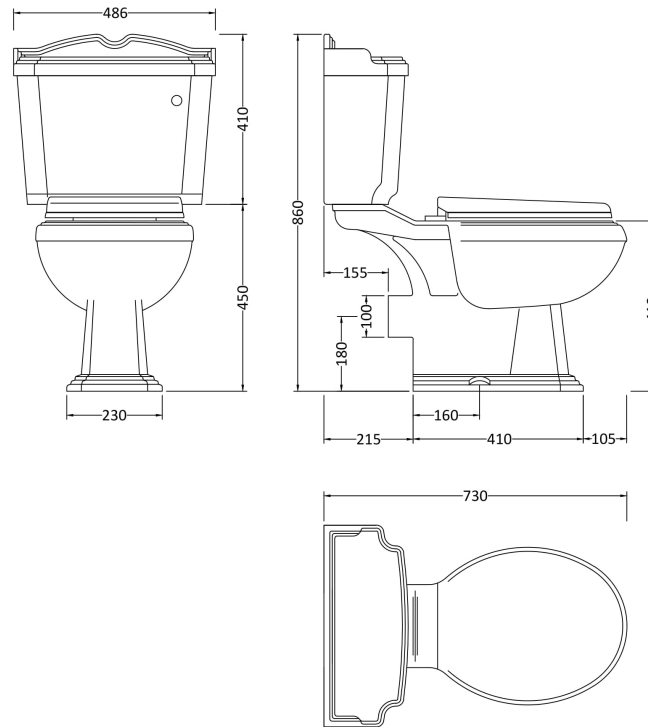

Sales Code: Clg003

Description: Legend Close Coupled Wc

Packaging Details

Barcode: 5055275866870

Sales Code: NCS400

Description: Legend Pan & Seat

Product Dimensions

Height (mm):	450
Width (mm):	370
Depth (mm):	710
Nett Weight (kg):	19.5

Packaging Dimensions

Height (mm):	490
Width (mm):	390
Depth (mm):	710
Gross Weight (kg):	22

Packaging Data

Box Colour:	Brown Cardboard Box - Printed
Box Qty:	1
Label Size:	100 x 50
Label Colour:	Not Applicable
Label Qty:	0

Outer Box Dimensions (If Applicable)

Height (mm):	
Width (mm):	
Depth (mm):	
Gross Weight (kg):	
Barcode:	5060272822699

Product Details

Country of Origin:	China
Fitting Instruction:	No
Certification: CE & UKCA:	N/A WRAS: N/A WRAS No: N/A
Product Material:	Vitreous China
Fixing Supplied:	No

Sales Code: NCS401

Description: Legend Cistern Inc Chrome Handle

Product Dimensions	
Height (mm):	370
Width (mm):	490
Depth (mm):	200
Nett Weight (kg):	14.2
Packaging Dimensions	
Height (mm):	390
Width (mm):	500
Depth (mm):	200
Gross Weight (kg):	15.7
Packaging Data	
Box Colour:	Brown Cardboard Box - Printed
Box Qty:	1
Label Size:	100 x 50
Label Colour:	Not Applicable
Label Qty:	0
Outer Box Dimensions (If Applicable)	
Height (mm):	
Width (mm):	
Depth (mm):	
Gross Weight (kg):	
Barcode:	5060272822705
Product Details	
Country of Origin:	China
Fitting Instruction:	No
Certification: CE & UKCA:	N/A WRAS: N/A WRAS No: N/A
Product Material:	Vitreous China
Fixing Supplied:	No
Pans/Bidets:	Trap Style: Not Applicable Includes Seat: Not Applicable
Seats:	Seat Type: Not Applicable Material: Not Applicable Function: Not Applicable Hinge Type: Not Applicable Hinge Material: Not Applicable
Cisterns:	Operating Type: Lever Fittings: Loose Single 6L Lever Type: Plastic Chrome Platec
Basins:	Tap Hole: Not Applicable Chain Stay Hole: Not Applicable Template: Not Applicable Waste Type Req: Not Applicable Overflow Inc: Not Applicable Overflow Cover: Not Applicable Inner Bowl Depth (mm): N/A