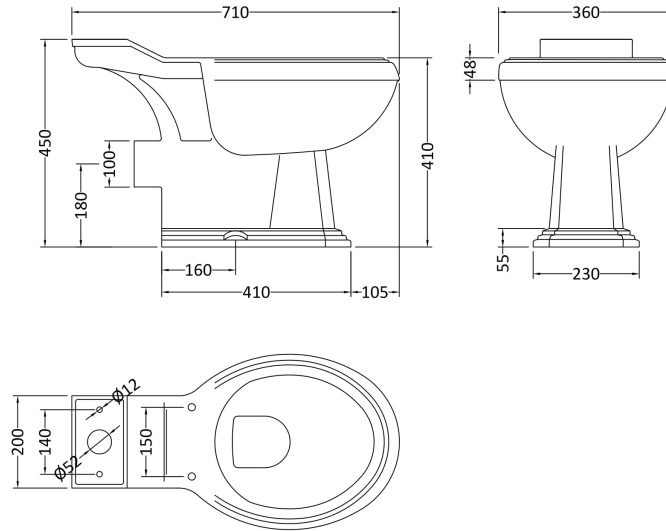

Sales Code: Clg003

Description: Legend Close Coupled Wc

Packaging Details

Barcode: 5055275866870

Sales Code: NCS400

Description: Legend Pan & Seat

Product Dimensions

Height (mm):	450
Width (mm):	370
Depth (mm):	710
Nett Weight (kg):	19.5

Packaging Dimensions

Height (mm):	490
Width (mm):	390
Depth (mm):	710
Gross Weight (kg):	22

Packaging Data

Box Colour:	Brown Cardboard Box - Printed
Box Qty:	1
Label Size:	100 x 50
Label Colour:	Not Applicable
Label Qty:	0

Outer Box Dimensions (If Applicable)

Height (mm):	
Width (mm):	
Depth (mm):	
Gross Weight (kg):	
Barcode:	5060272822699

Product Details

Country of Origin:	China
Fitting Instruction:	No
Certification: CE & UKCA:	N/A WRAS: N/A WRAS No: N/A
Product Material:	Vitreous China
Fixing Supplied:	No

Sales Code: NCS401

Description: Legend Cistern Inc Chrome Handle

Product Dimensions	
Height (mm):	370
Width (mm):	490
Depth (mm):	200
Nett Weight (kg):	14.2
Packaging Dimensions	
Height (mm):	390
Width (mm):	500
Depth (mm):	200
Gross Weight (kg):	15.7
Packaging Data	
Box Colour:	Brown Cardboard Box - Printed
Box Qty:	1
Label Size:	100 x 50
Label Colour:	Not Applicable
Label Qty:	0
Outer Box Dimensions (If Applicable)	
Height (mm):	
Width (mm):	
Depth (mm):	
Gross Weight (kg):	
Barcode:	5060272822705
Product Details	
Country of Origin:	China
Fitting Instruction:	No
Certification: CE & UKCA:	N/A WRAS: N/A WRAS No: N/A
Product Material:	Vitreous China
Fixing Supplied:	No
Pans/Bidets:	Trap Style: Not Applicable Includes Seat: Not Applicable
Seats:	Seat Type: Not Applicable Material: Not Applicable Function: Not Applicable Hinge Type: Not Applicable Hinge Material: Not Applicable
Cisterns:	Operating Type: Lever Fittings: Loose Single 6L Lever Type: Plastic Chrome Platec
Basins:	Tap Hole: Not Applicable Chain Stay Hole: Not Applicable Template: Not Applicable Waste Type Req: Not Applicable Overflow Inc: Not Applicable Overflow Cover: Not Applicable Inner Bowl Depth (mm): N/A