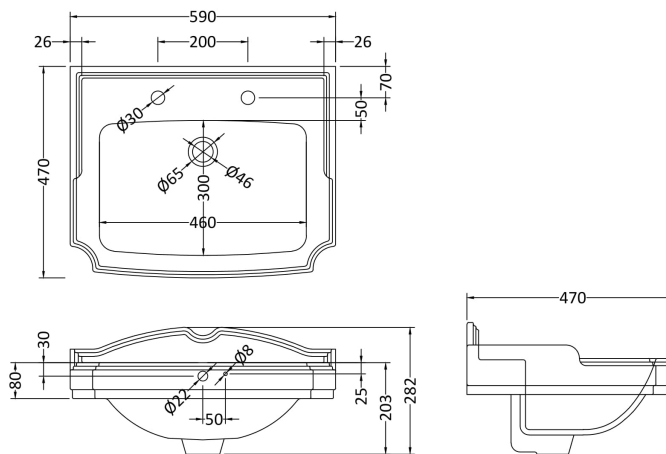

Sales Code: Clg004

Description: Legend 580mm 2 Th Basin & Pedestal

Packaging Details

Barcode: 5055275866863

Sales Code: NCS403

Description: Legend Pedestal

Product Dimensions

Height (mm):	690
Width (mm):	260
Depth (mm):	160
Nett Weight (kg):	10.56

Packaging Dimensions

Height (mm):	700
Width (mm):	270
Depth (mm):	200
Gross Weight (kg):	11

Packaging Data

Box Colour:	Brown Cardboard Box - Printed
Box Qty:	1
Label Size:	100 x 50
Label Colour:	Not Applicable
Label Qty:	0

Outer Box Dimensions (If Applicable)

Height (mm):	
Width (mm):	
Depth (mm):	
Gross Weight (kg):	
Barcode:	5055369026579

Product Details

Country of Origin:	China
Fitting Instruction:	No
Certification: CE & UKCA:	N/A
WRAS:	N/A
WRAS No:	N/A
Product Material:	Vitreous China
Fixing Supplied:	No

Sales Code: NCS422

Description: Legend Large Basin 2Th

Product Dimensions

Height (mm):	280
Width (mm):	590
Depth (mm):	470
Nett Weight (kg):	18.54

Packaging Dimensions

Height (mm):	290
Width (mm):	510
Depth (mm):	590
Gross Weight (kg):	19.2