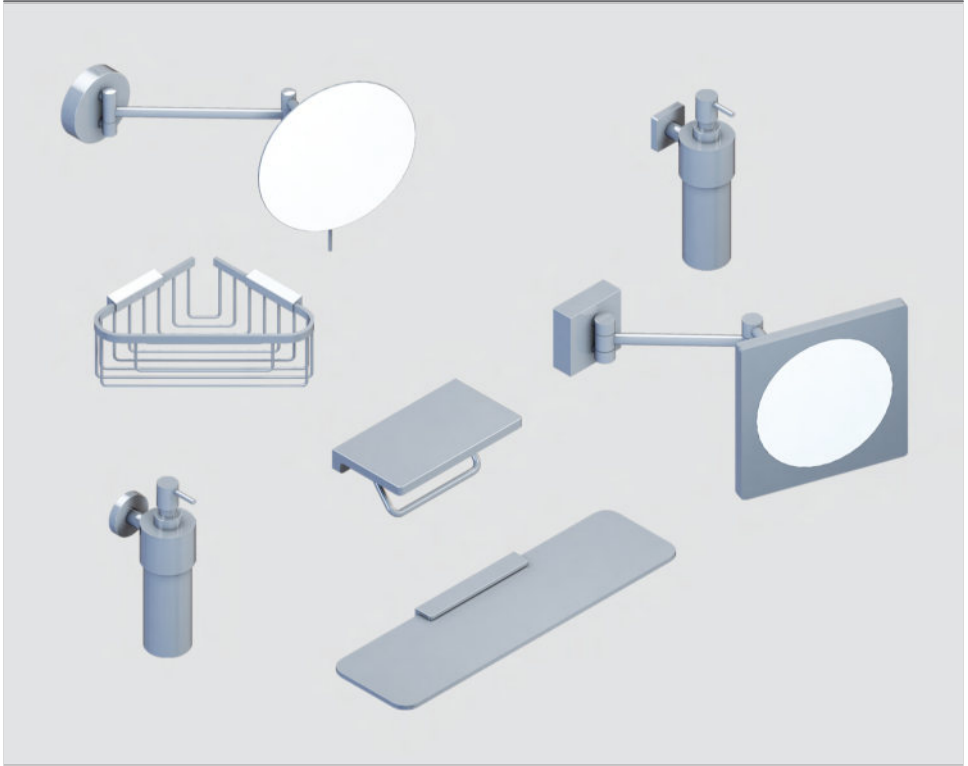

Elements Tender/Striking

- DE Montageanleitung
- EN Installation instructions
- FR Instructions de montage
- ES Instrucciones de montaje
- IT Istruzioni per il montaggio

- NL Montagehandleiding
- RU Инструкция по монтажу
- ZH 安装说明
- PL Instrukcji montażu